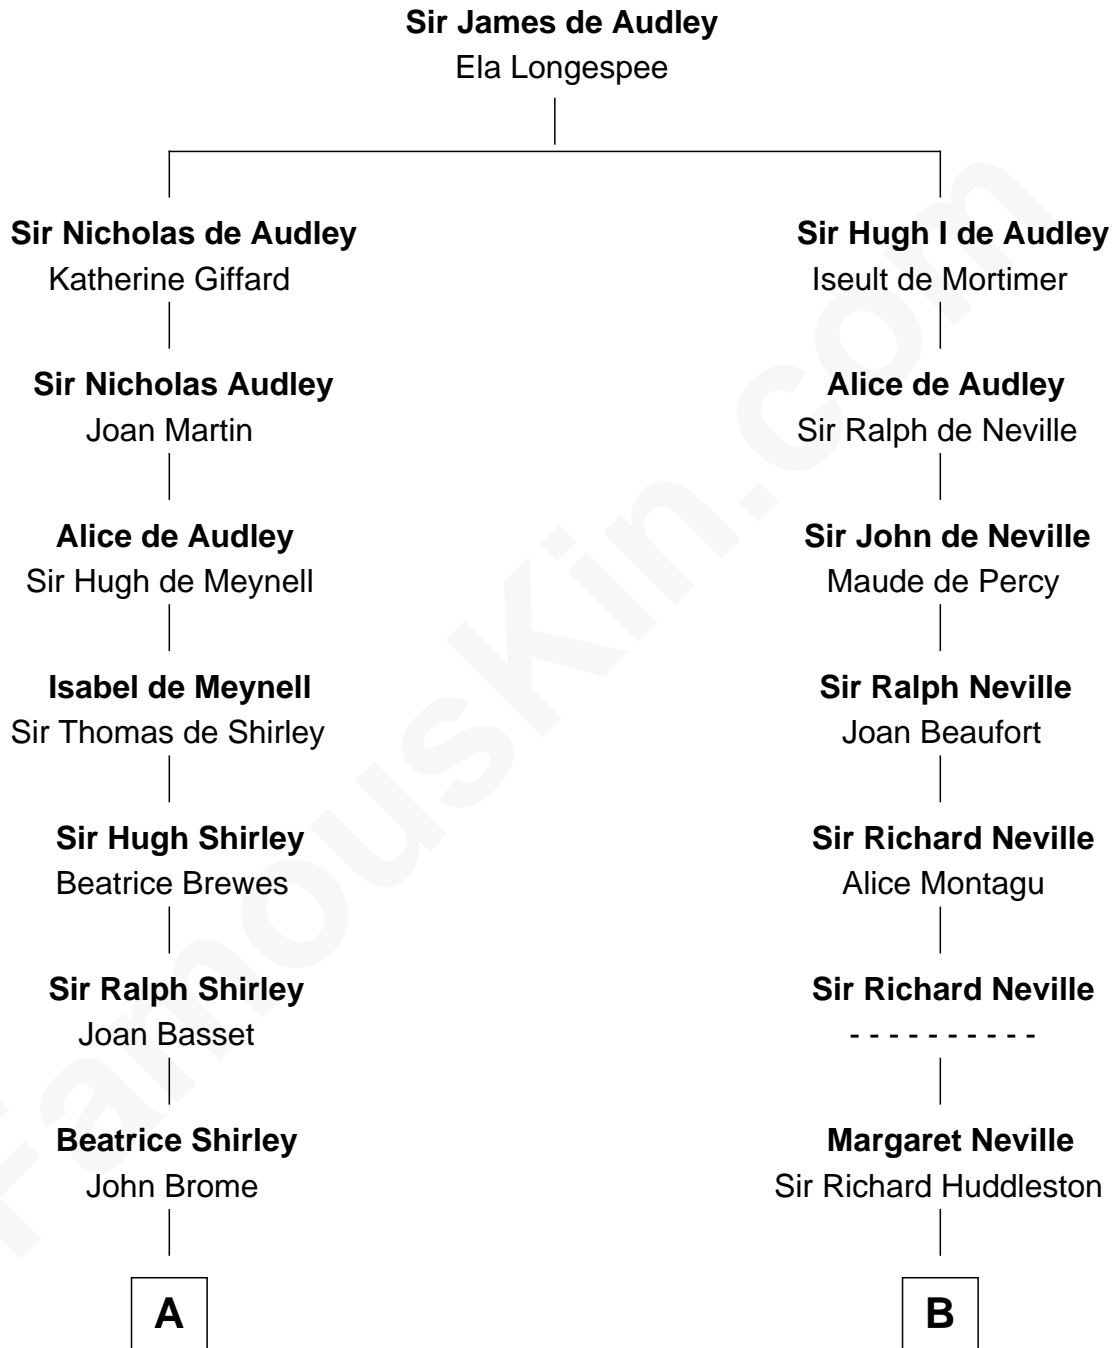

FamousKin.com Relationship Chart of

Tuesday Weld

TV and Movie Actress

16th cousin 5 times removed of

Fletcher Christian

Leader of the mutiny on the Bounty

THE "BOUNTY" AT OAHU

C

Stephen Minot Weld

Sarah Bartlett Balch

Stephen Minot Weld

Eloise Rodman

Edward Motley Weld

Sarah Lothrop King

Lothrop Motley Weld

Yosene Balfour Ker