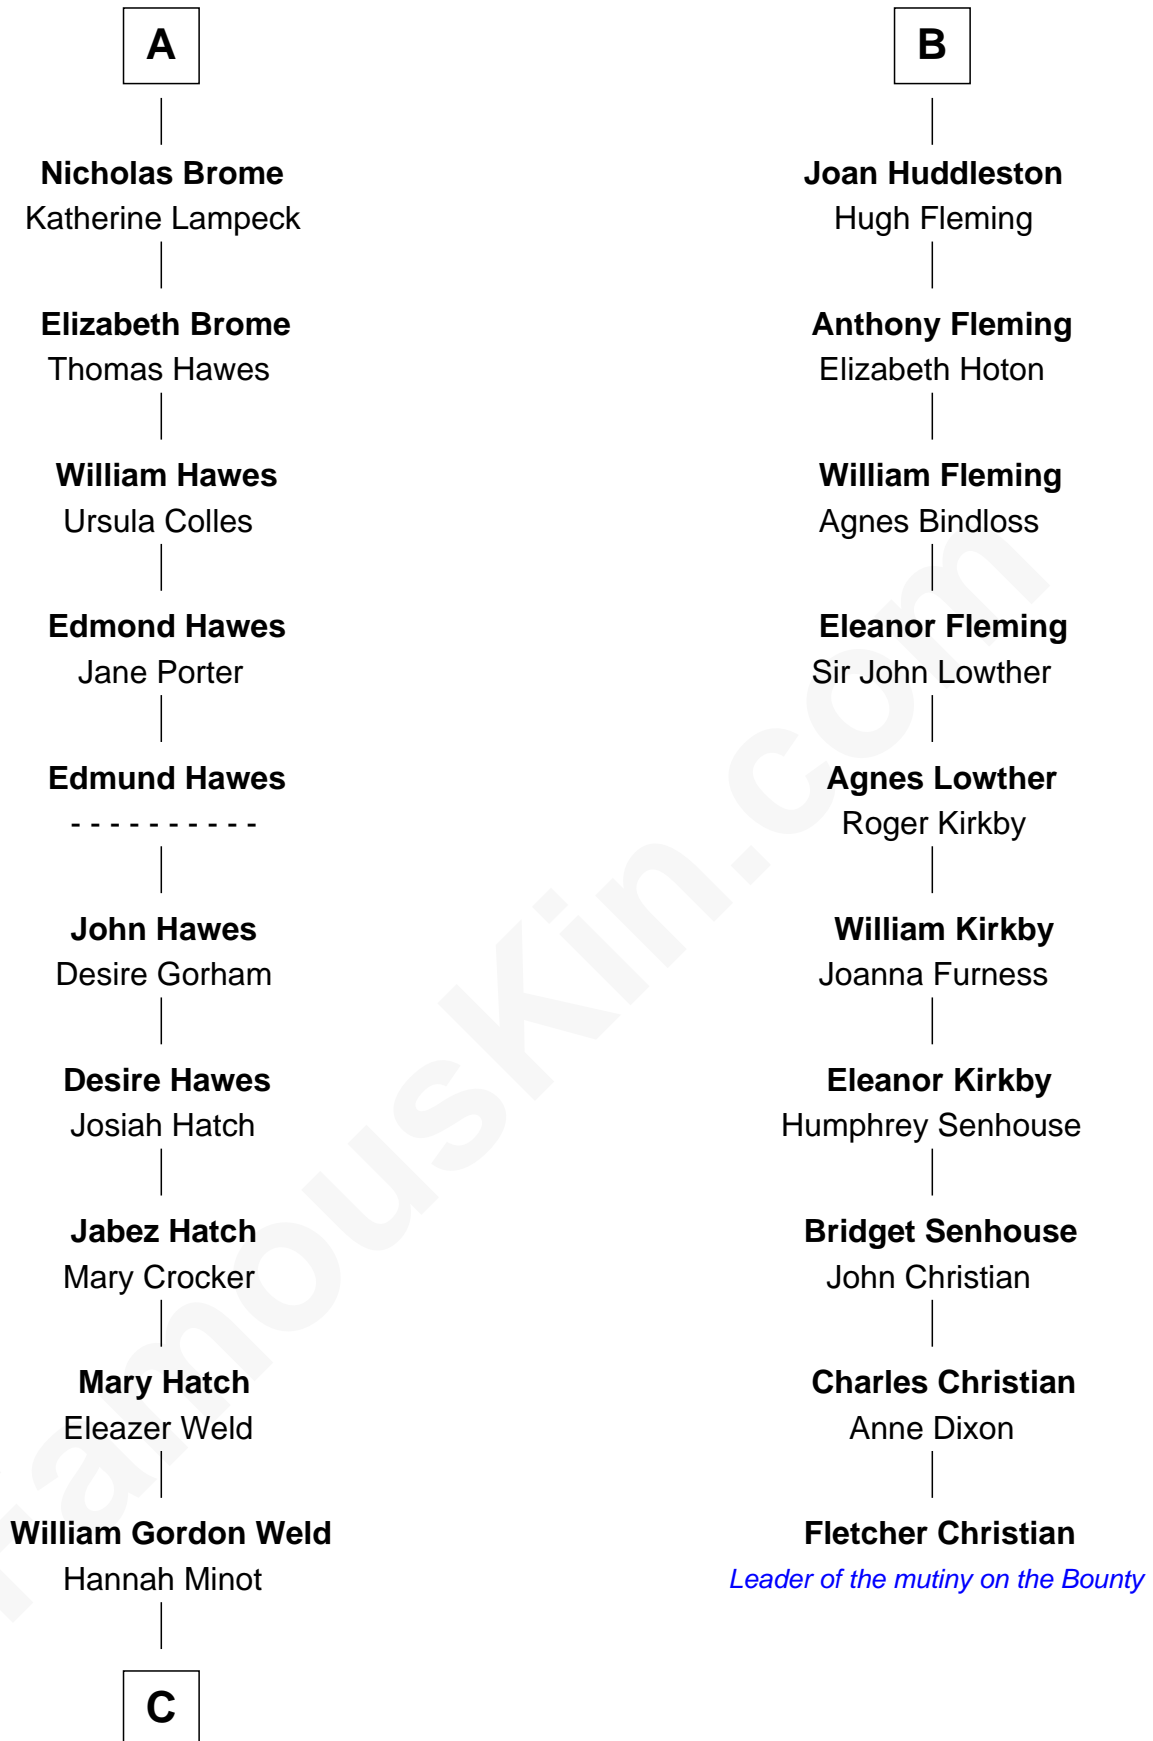

FamousKin.com Relationship Chart of

Tuesday Weld

TV and Movie Actress

16th cousin 5 times removed of

Fletcher Christian

Leader of the mutiny on the Bounty

THE "BOUNTY" AT OAHU

C

Stephen Minot Weld

Sarah Bartlett Balch

Stephen Minot Weld

Eloise Rodman

Edward Motley Weld

Sarah Lothrop King

Lothrop Motley Weld

Yosene Balfour Ker