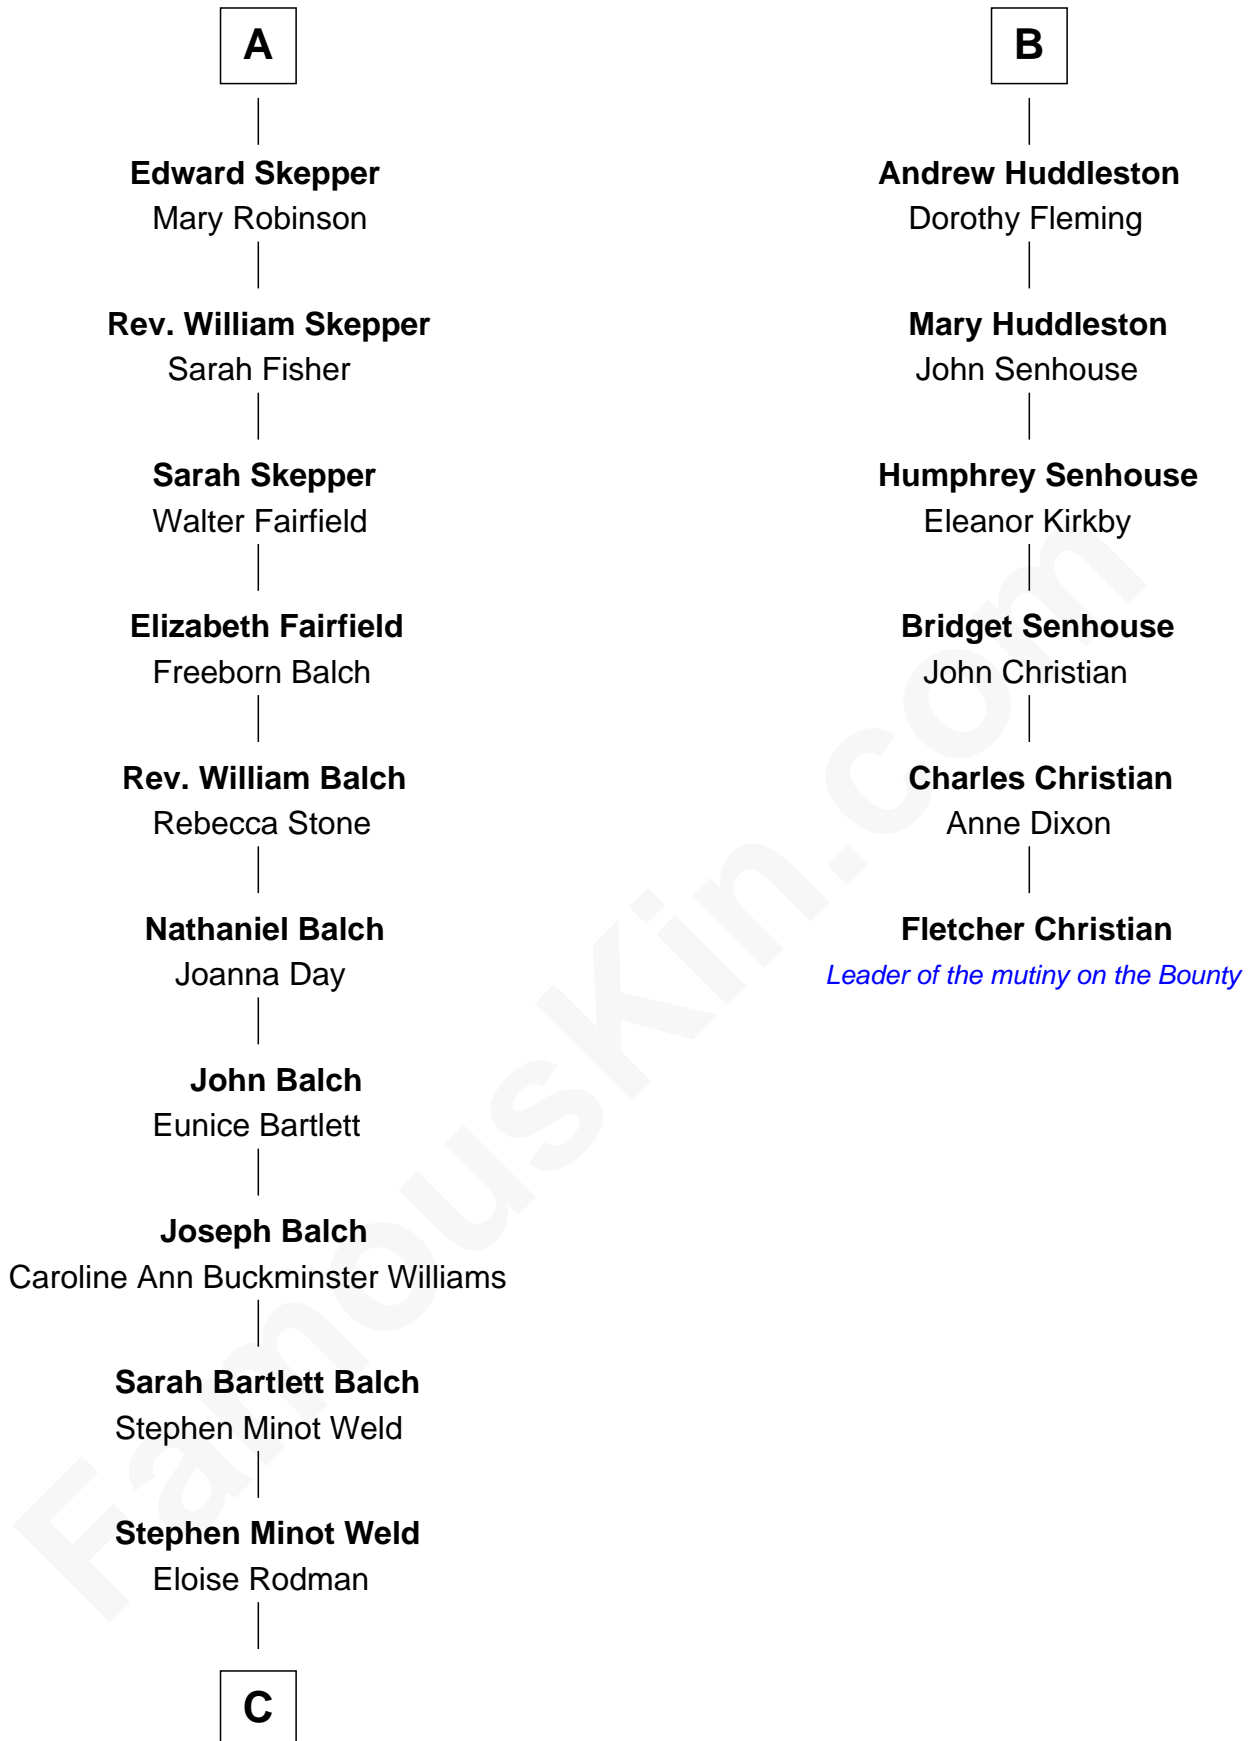

FamousKin.com Relationship Chart of

Tuesday Weld

TV and Movie Actress

12th cousin 7 times removed of

Fletcher Christian

Leader of the mutiny on the Bounty

THE "BOUNTY" BY OSANBON

Sir Michael de la Pole

Katherine Wingfield

Michael de la Pole
Katherine de Stafford

Isabel de la Pole
Thomas Morley

Anne Morley
Sir John Hastings

Elizabeth Hastings
Sir Robert Hildyard

Sir Piers Hildyard
Joan de la See

Isabel Hildyard
Ralph Legard

Joan Ledgard
Richard Skepper

A

Sir Thomas de la Pole

Anne Cheney

Katherine de la Pole
Sir Miles Stapleton

Joan Stapleton
Sir John Huddleston

Sir John Huddleston
Joan FitzHugh

Sir John Huddleston
Joyce Prickley

Andrew Huddleston
Mary Hutton

Joseph Huddleston
Elinor Sisson

B

C

Edward Motley Weld

Sarah Lothrop King

Lothrop Motley Weld

Yosene Balfour Ker