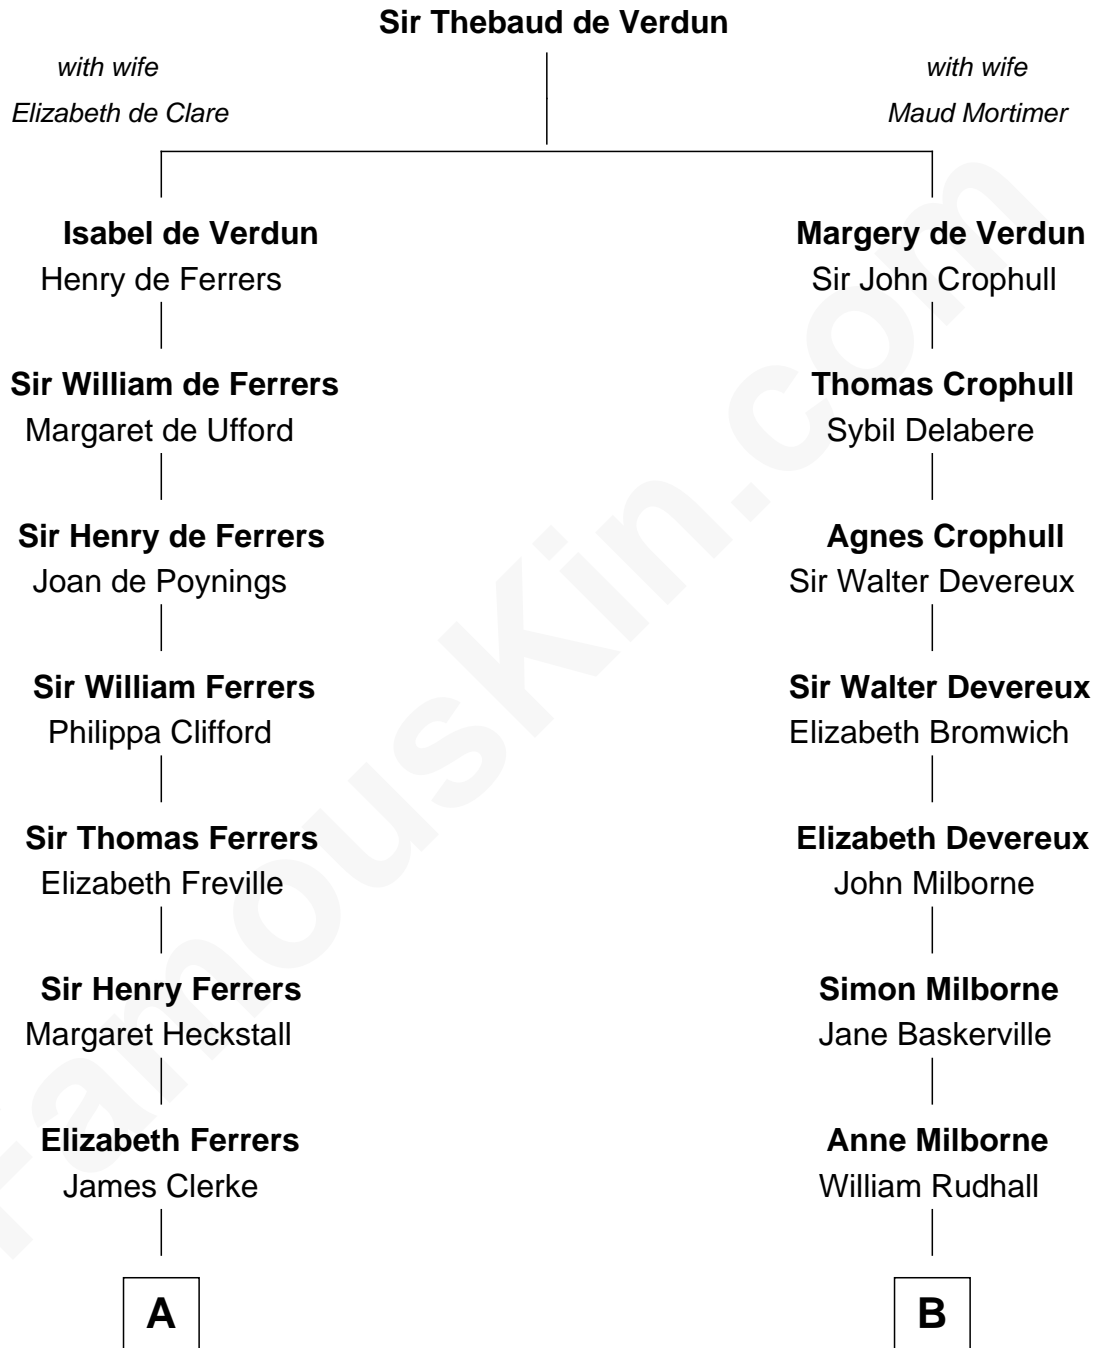

FamousKin.com Relationship Chart of

Tuesday Weld

TV and Movie Actress

15th cousin 6 times removed of

Button Gwinnett

Signer of the Declaration of Independence

C

—
Alfred Rodman
Anna Lothrop Motley

—
Eloise Rodman
Stephen Minot Weld

—
Edward Motley Weld
Sarah Lothrop King

—
Lothrop Motley Weld
Yosene Balfour Ker

—
Tuesday Weld
TV and Movie Actress

FamousKin.com