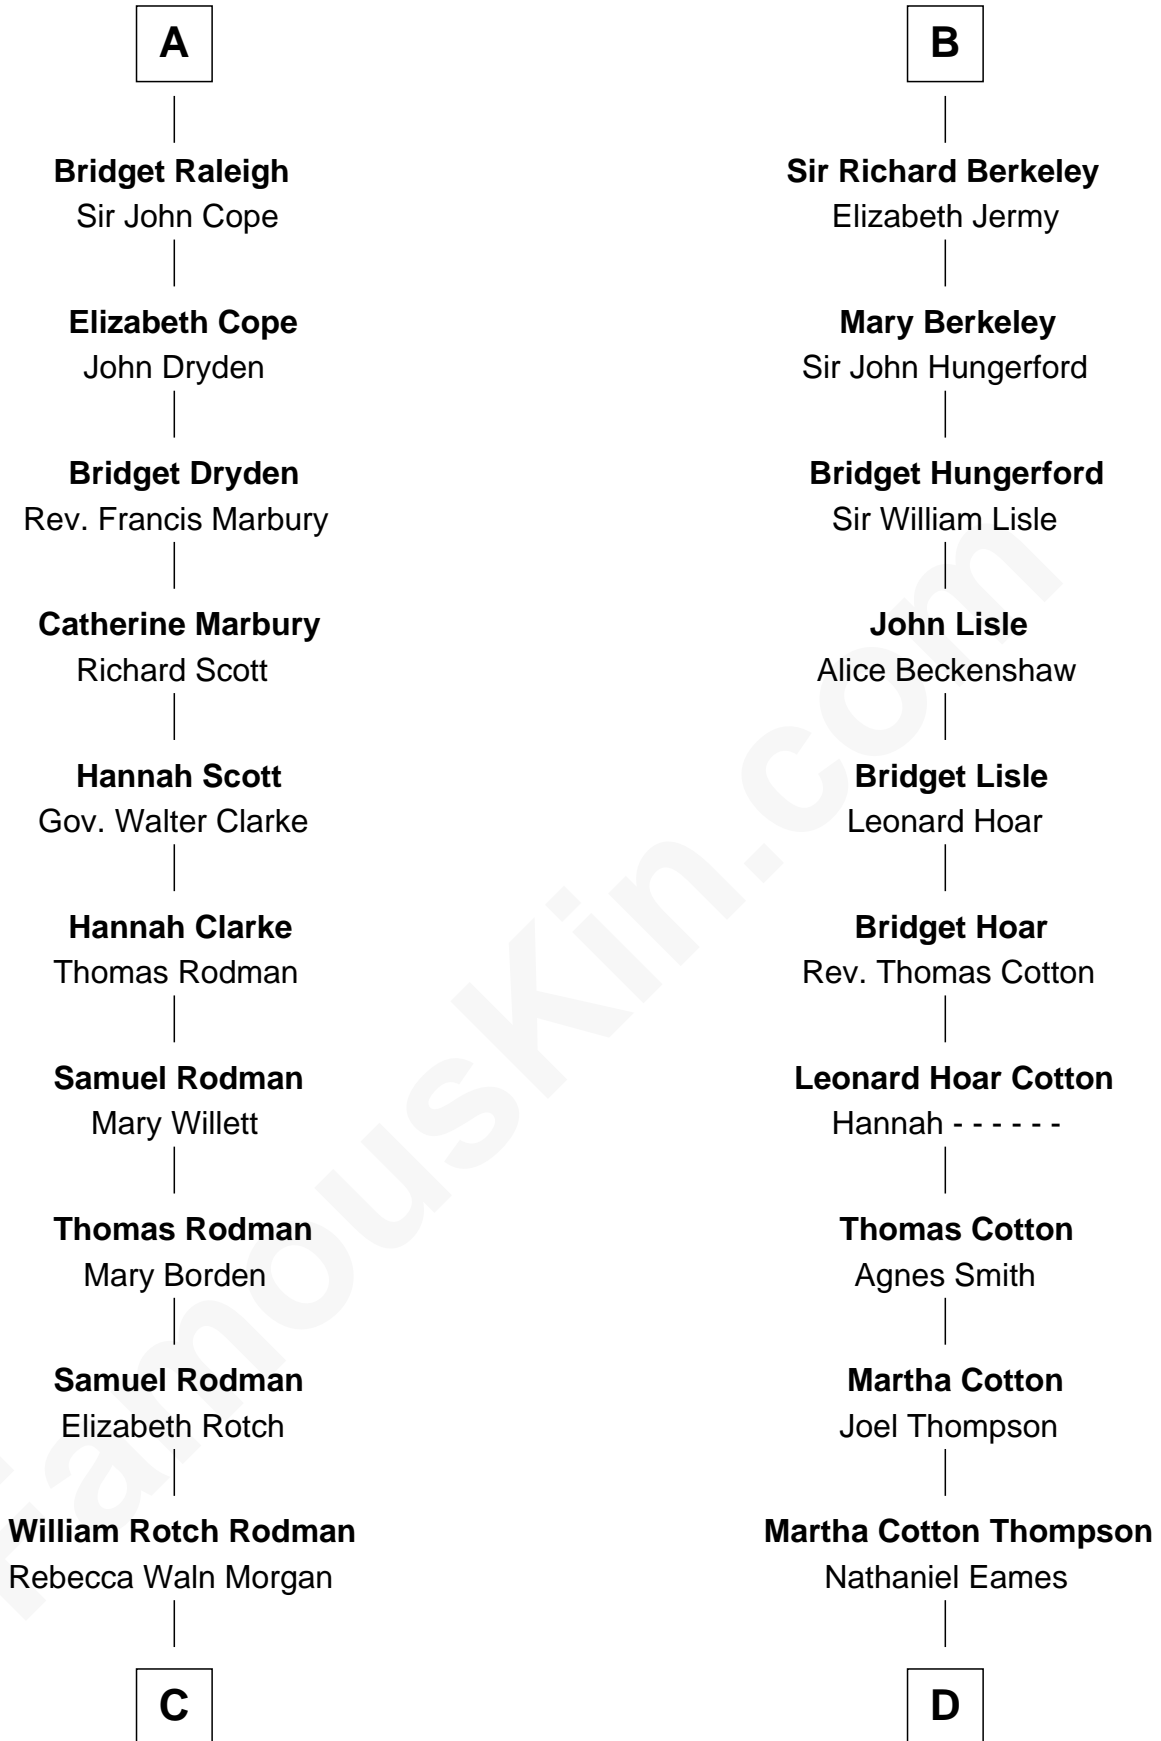

FamousKin.com Relationship Chart of

Tuesday Weld

TV and Movie Actress

19th cousin 2 times removed of

Clare Eames

Silent Movie Actress

Edmund Fitzalan

Alice de Warenne

C

Alfred Rodman
Anna Lothrop Motley

Eloise Rodman
Stephen Minot Weld

Edward Motley Weld
Sarah Lothrop King

Lothrop Motley Weld
Yosene Balfour Ker

Tuesday Weld
TV and Movie Actress

D

Ithamer Bellows Eames
Emma Hayden