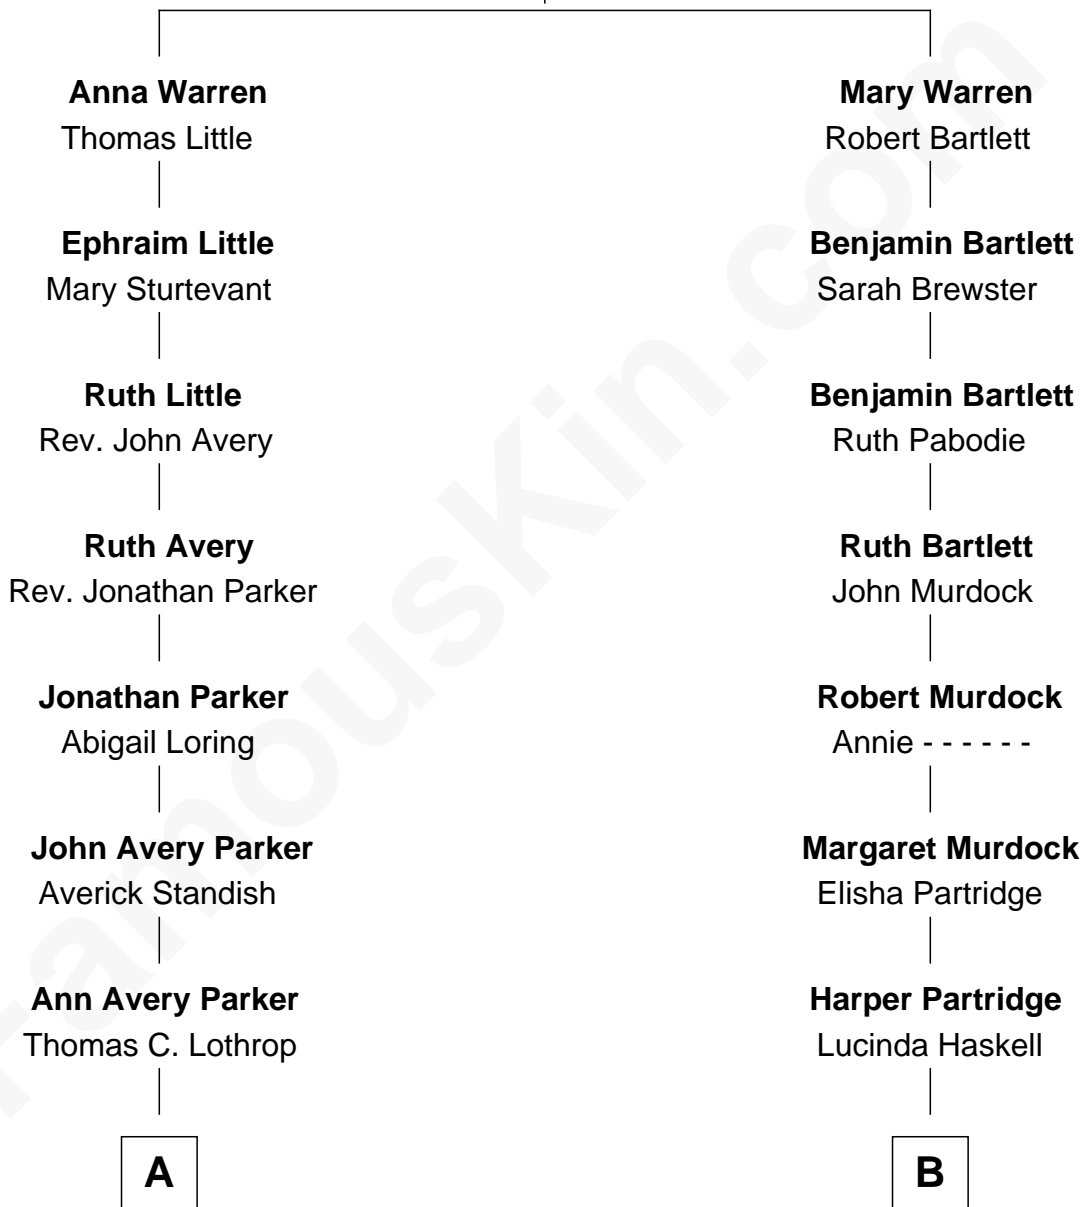

FamousKin.com Relationship Chart of

Tuesday Weld

TV and Movie Actress

10th cousin 1 time removed of

Diane Brewster

TV and Movie Actress

Richard Warren
Elizabeth Walker

A

Sarah Williams Lothrop

George Parsons King

Sarah Lothrop King

Edward Motley Weld

Lothrop Motley Weld

Yosene Balfour Ker

Tuesday Weld

TV and Movie Actress