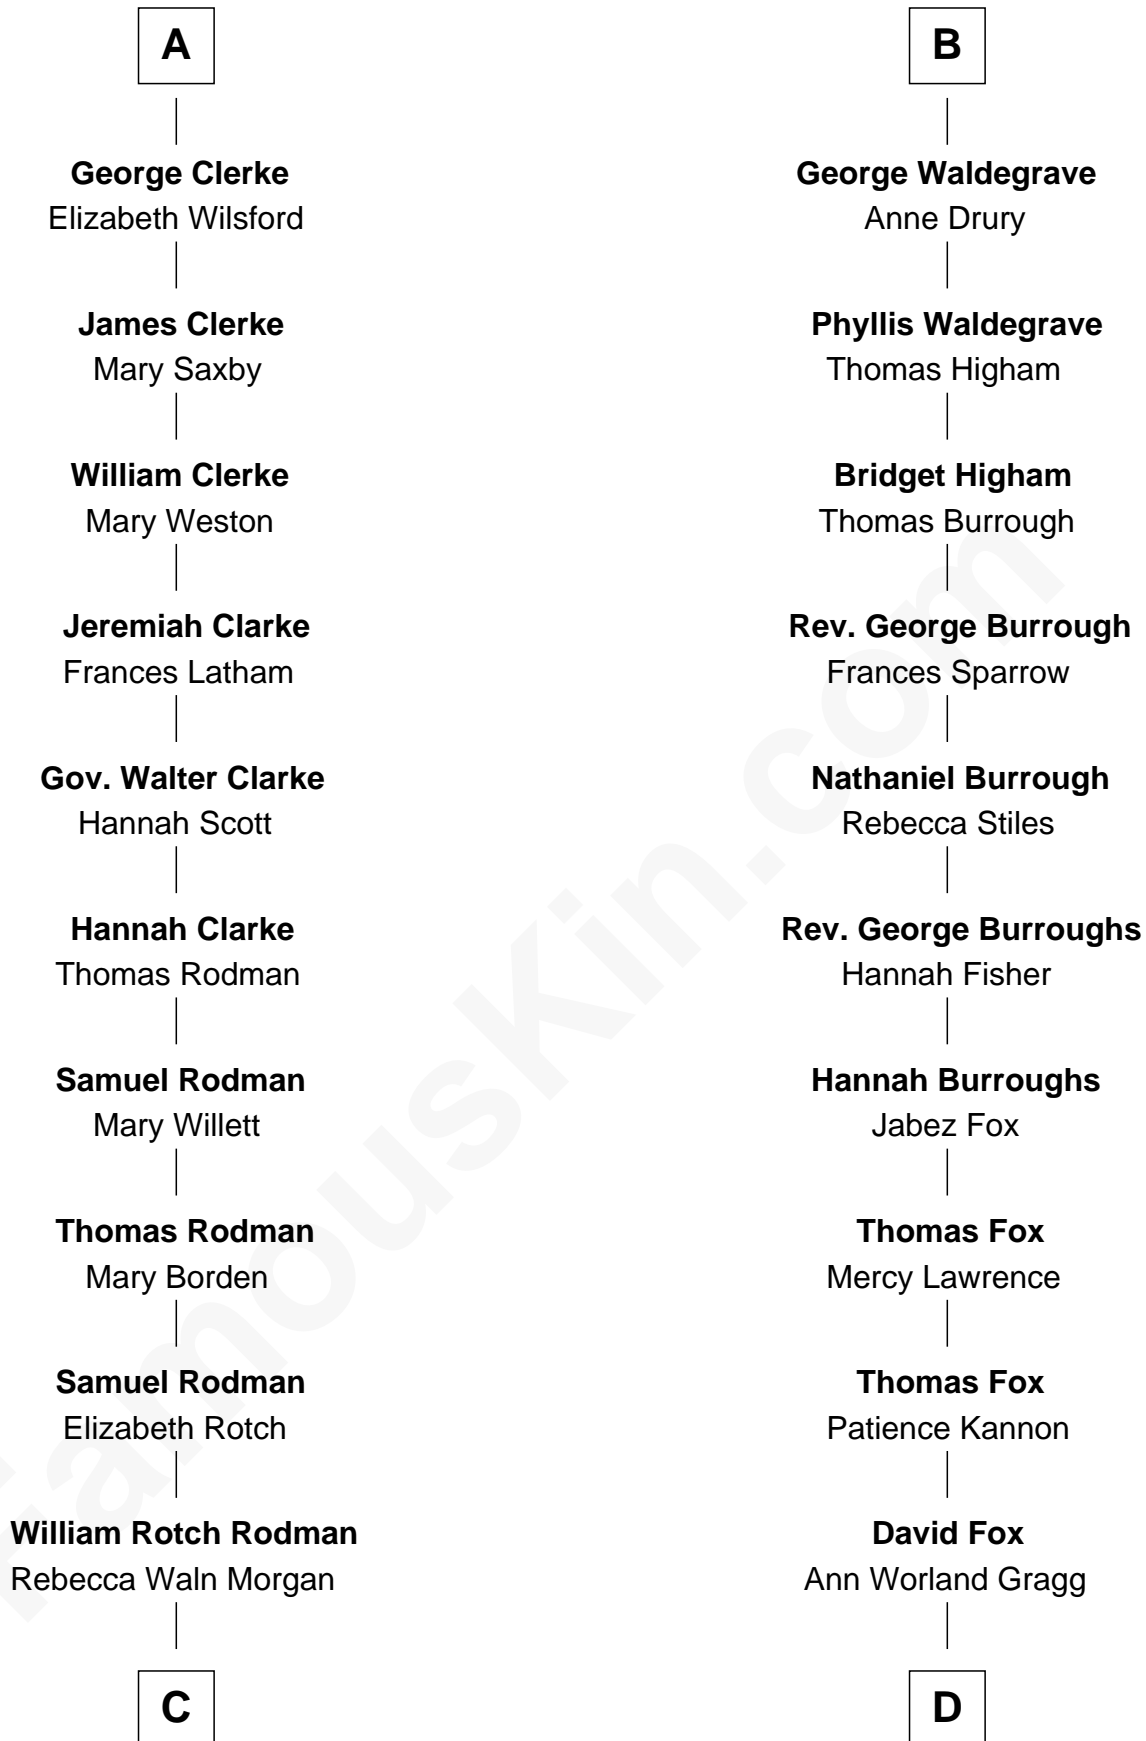

FamousKin.com Relationship Chart of

Tuesday Weld

TV and Movie Actress

21st cousin of

Bob Moore

Co-Founder, Bob's Red Mill

William de Ros
Maude de Vaux

Sir William de Ros
Margery de Badlesmere

Maud de Roos
John de Welles

Margery de Welles
Stephen le Scrope

Maude le Scrope
Sir Baldwin Freville

Elizabeth Freville
Sir Thomas Ferrers

Sir Henry Ferrers
Margaret Heckstall

Elizabeth Ferrers
James Clerke

A

Agnes de Ros
Pain de Tibetot

Sir John de Tibetot
Margaret de Badlesmere

Sir Robert de Tibetot
Margaret Deincourt

Elizabeth de Tibetot
Sir Philip le Despencer

Margery Despencer
Sir Roger Wentworth

Henry Wentworth
Elizabeth Howard

Margery Wentworth
Sir William Waldegrave

B

C

Alfred Rodman
Anna Lothrop Motley

Eloise Rodman
Stephen Minot Weld

Edward Motley Weld
Sarah Lothrop King

Lothrop Motley Weld
Yosene Balfour Ker

Tuesday Weld
TV and Movie Actress