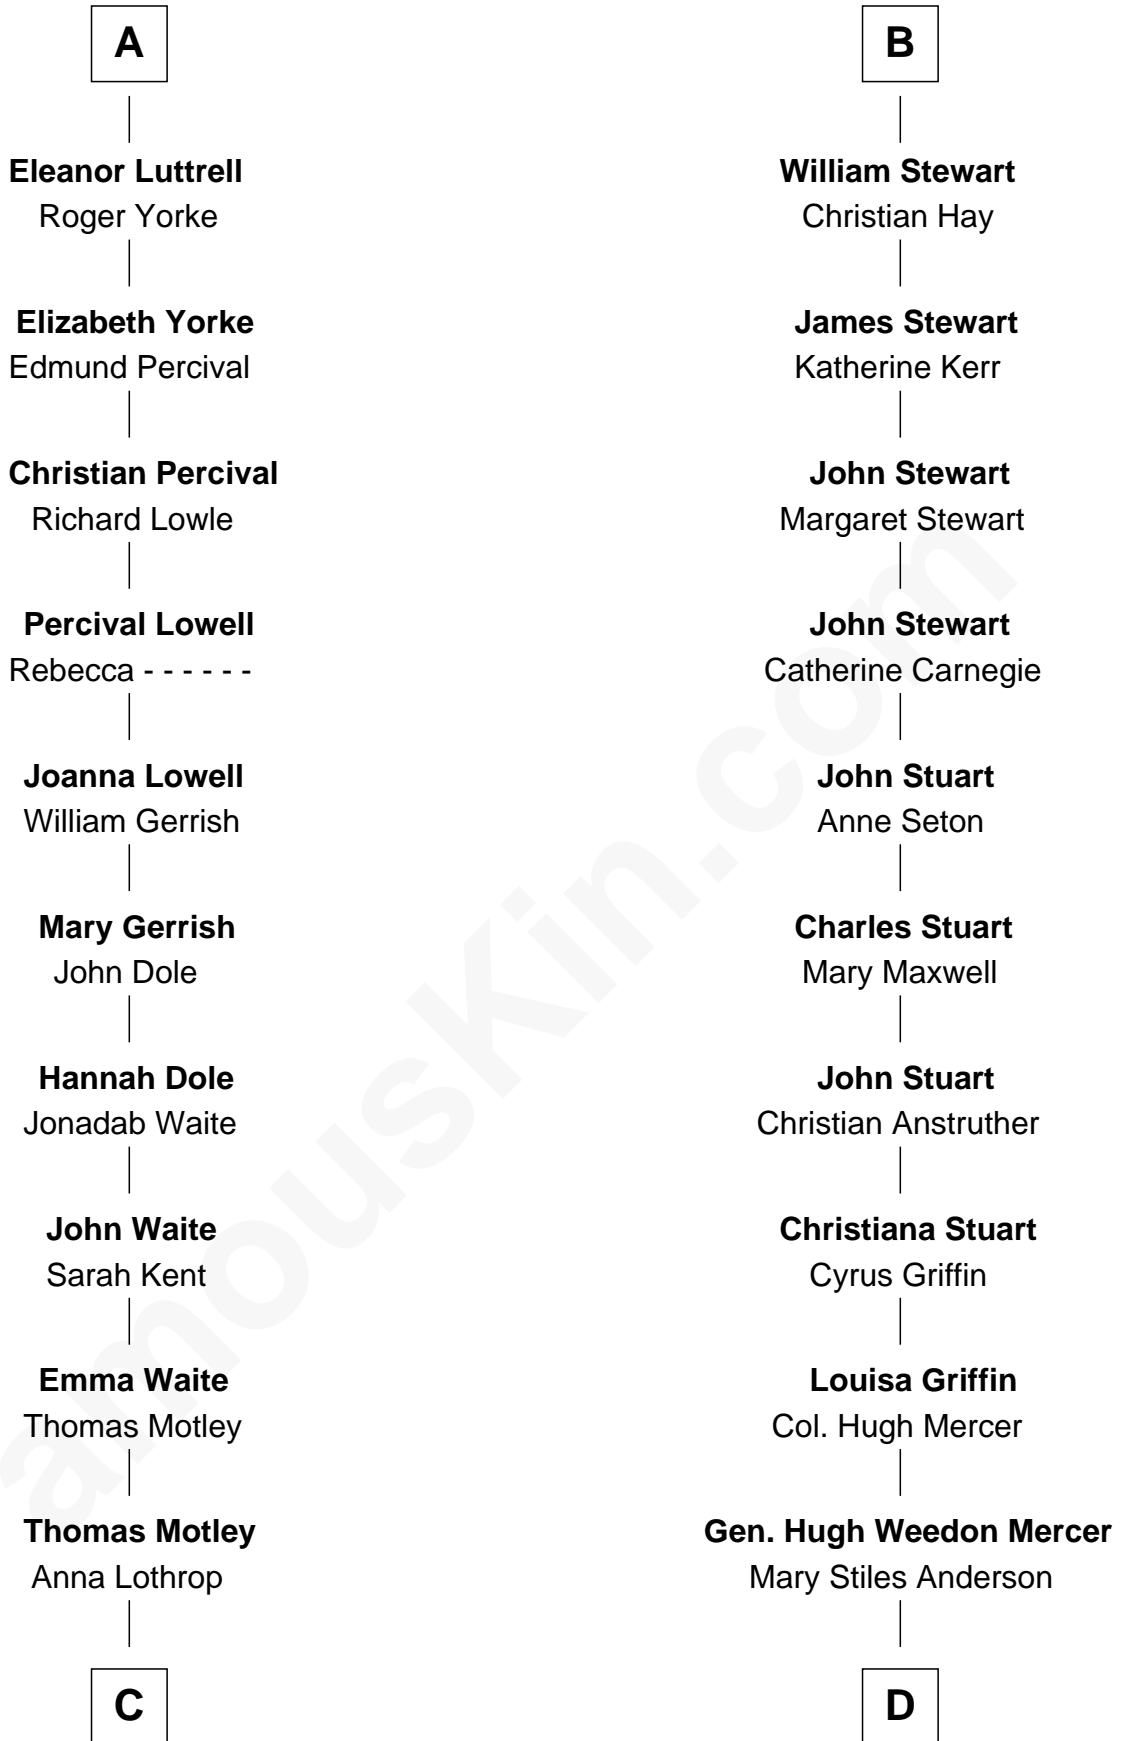

FamousKin.com

Relationship Chart of

Tuesday Weld

TV and Movie Actress

19th cousin 2 times removed of

Johnny Mercer

Songwriter and Co-Founder of Capitol Records

C

Anna Lothrop Motley

Alfred Rodman

Eloise Rodman

Stephen Minot Weld

Edward Motley Weld

Sarah Lothrop King

Lothrop Motley Weld

Yosene Balfour Ker

Tuesday Weld

TV and Movie Actress

D

George Anderson Mercer

Nanny Maury Herndon

George Anderson Mercer

Lillian Elizabeth Ciucevich

Johnny Mercer