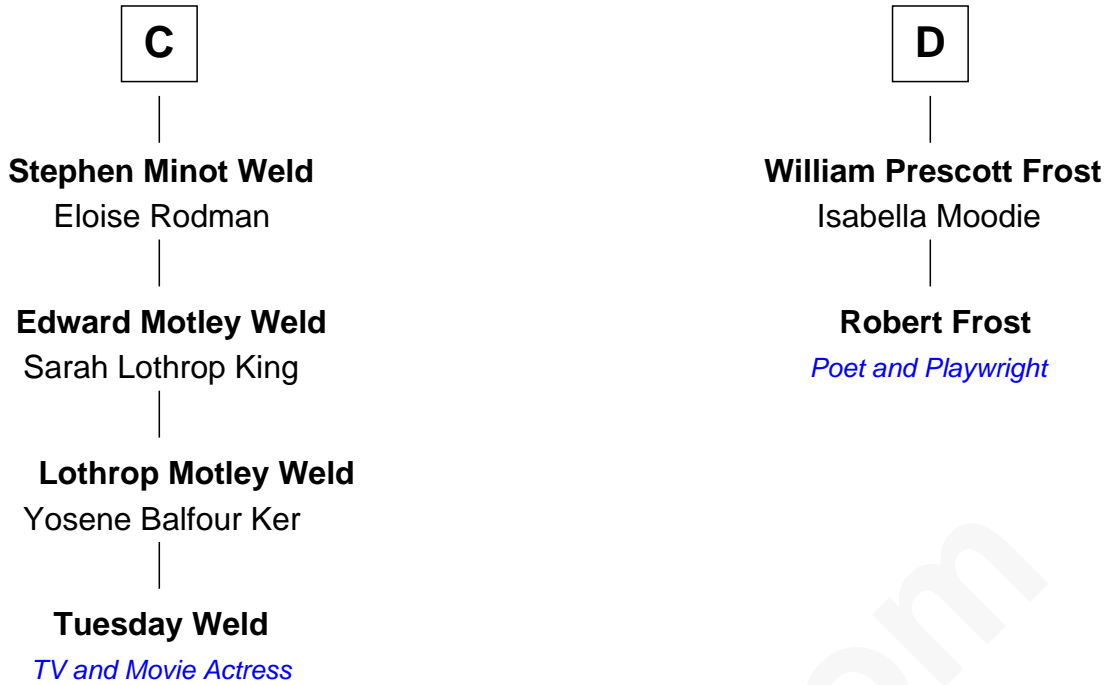

## Relationship Chart of

**Tuesday Weld**

*TV and Movie Actress*

18th cousin 2 times removed of

**Robert Frost**

*Poet and Playwright*

**Sir Thomas de Beauchamp**

Katherine de Mortimer

Sir Roger de Clifford

**Katherine de Clifford**

Sir Ralph de Greystoke

**Maud de Greystoke**

Eudo de Welles

**Sir Lionel de Welles**

Joan de Waterton

**Margaret de Welles**

Sir Thomas Dymoke

**Sir Lionel Dymoke**

Joanna Griffith

**Anne Dymoke**

John Goodrick

**B**

FamousKin.com