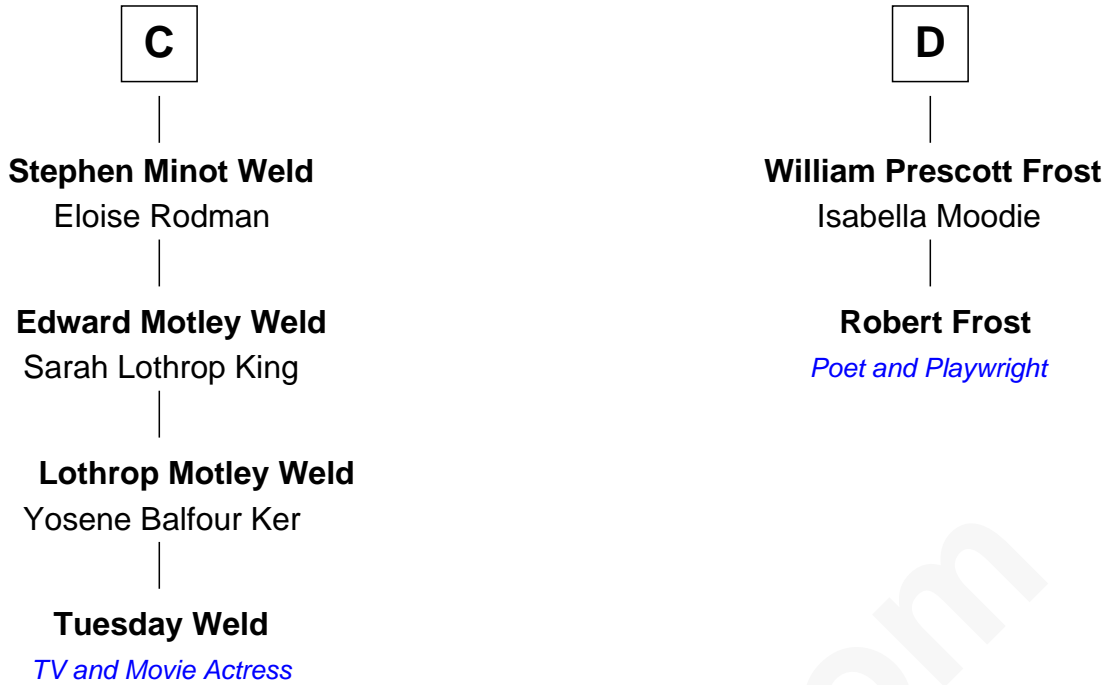

FamousKin.com Relationship Chart of

Tuesday Weld

TV and Movie Actress

18th cousin 2 times removed of

Robert Frost

Poet and Playwright

FamousKin.com