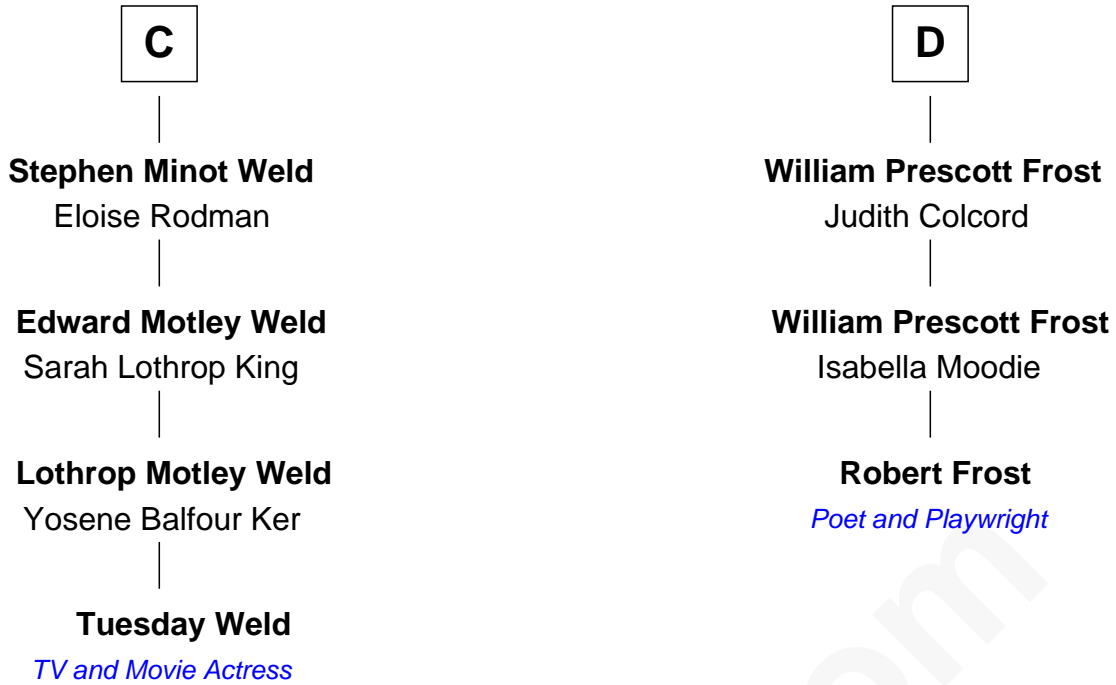

FamousKin.com Relationship Chart of

Tuesday Weld

TV and Movie Actress

19th cousin 1 time removed of

Robert Frost

Poet and Playwright

Ralph de Stafford

*with wife
Margaret de Audley*

*with wife
Katherine de Hastang*

Sir Hugh de Stafford
Philippa de Beauchamp

Margaret Stafford
Sir John Stafford

Katherine de Stafford
Michael de la Pole

Ralph Stafford
Maud de Hastang

Isabel de la Pole
Thomas Morley

Sir Humphrey Stafford
Elizabeth Burdet

Anne Morley
Sir John Hastings

Sir Humphrey Stafford
Eleanor Aylesbury

Elizabeth Hastings
Sir Robert Hildyard

Anne Stafford
Sir William Berkeley

Sir Piers Hildyard
Joan de la See

Richard Berkeley
Elizabeth Conningsby

Isabel Hildyard
Ralph Legard

Sir John Berkeley
Isabel Dennis

A

B

FamousKin.com