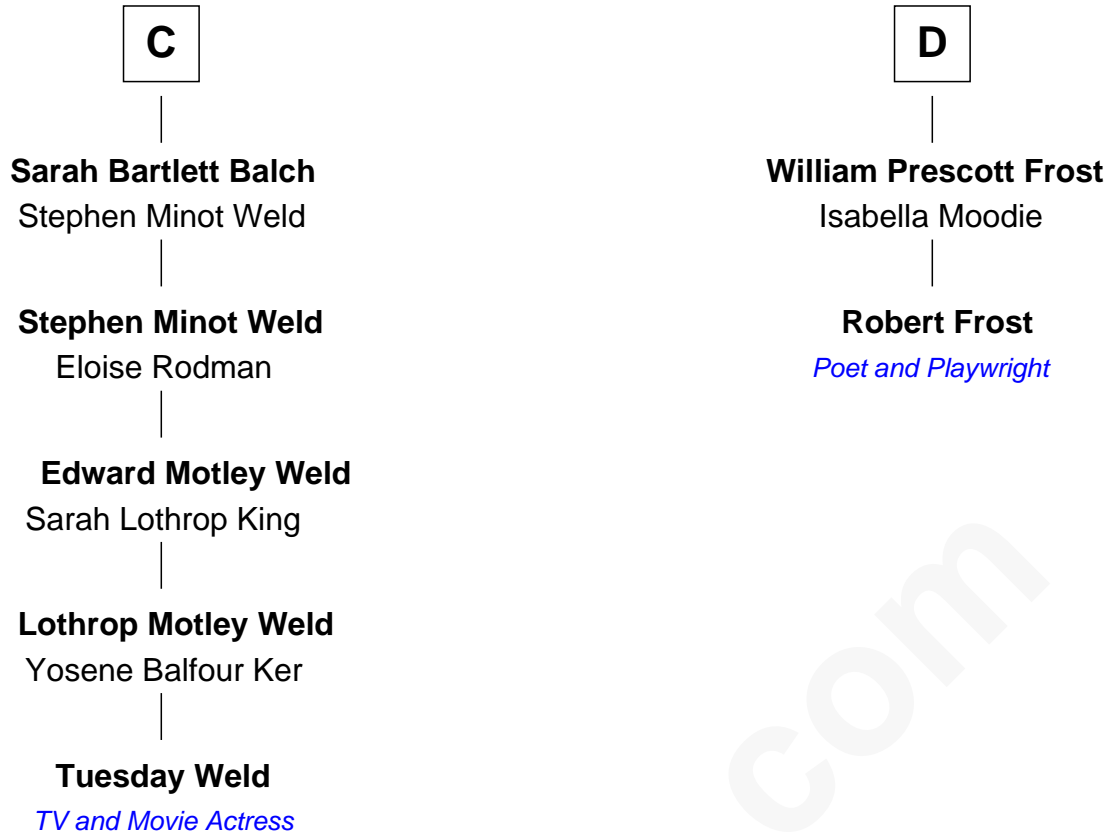

FamousKin.com

Relationship Chart of

Tuesday Weld

TV and Movie Actress

18th cousin 3 times removed of

Robert Frost

Poet and Playwright

Elizabeth de Badlesmere

with husband
Sir Edmund Mortimer

with husband
Sir William de Bohun

Sir Roger de Mortimer
Philippa de Montagu

Elizabeth de Bohun
Sir Richard Fitzalan

Edmund Mortimer
Philippa Plantagenet

Elizabeth Fitzalan
Sir Thomas Mowbray

Elizabeth Mortimer
Sir Henry Percy

Isabel Mowbray
Sir James Berkeley

Elizabeth Percy
Sir John Clifford

Maurice Berkeley
Isabel Mead

Mary Clifford
Sir Philip Wentworth

Anne Berkeley
Sir William Dennis

Elizabeth Wentworth
Sir Martin de la See

Isabel Dennis
Sir John Berkeley

Joan de la See
Sir Piers Hildyard

Sir Richard Berkeley
Elizabeth Jermy

A

B

FamousKin.com