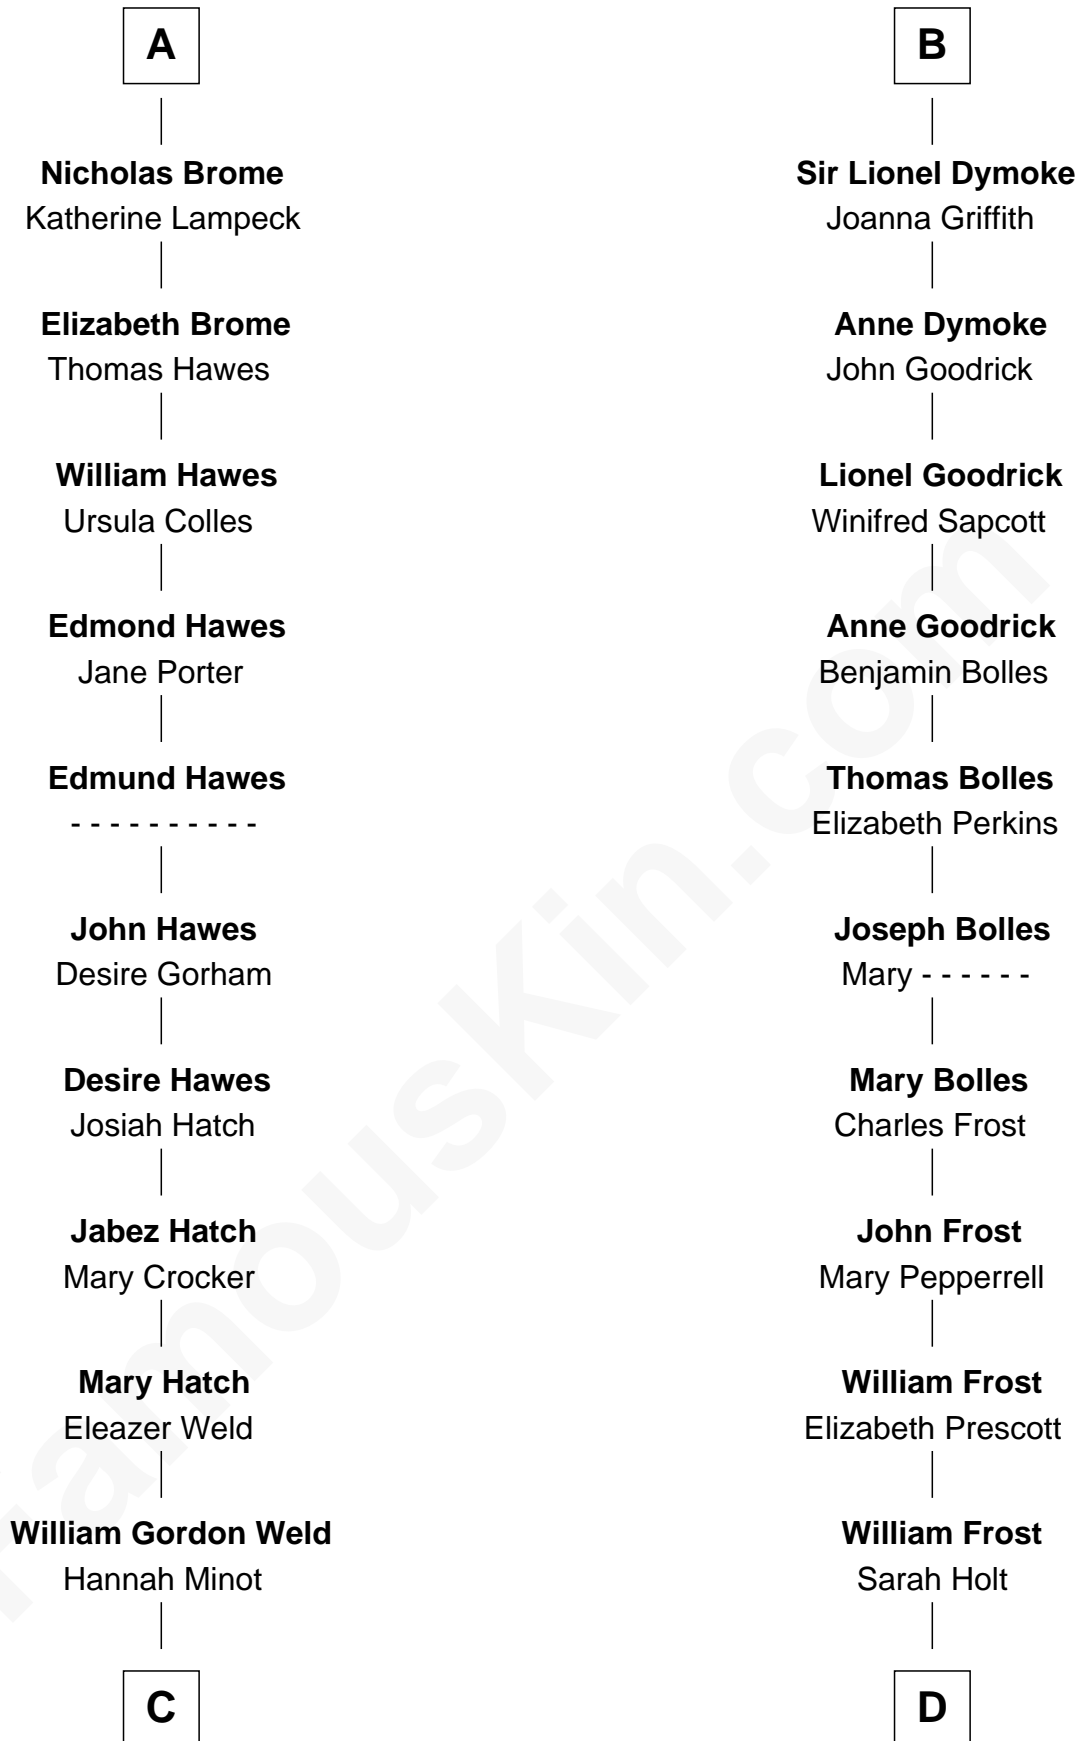

FamousKin.com

Relationship Chart of

Tuesday Weld

TV and Movie Actress

20th cousin 1 time removed of

Robert Frost

Poet and Playwright

Sir James de Audley

Maud de Greystoke

Eudo de Welles

Sir Lionel de Welles

Joan de Waterton

Margaret de Welles

Sir Thomas Dymoke

B

C

Stephen Minot Weld
Sarah Bartlett Balch

Stephen Minot Weld
Eloise Rodman

Edward Motley Weld
Sarah Lothrop King

Lothrop Motley Weld
Yosene Balfour Ker

Tuesday Weld
TV and Movie Actress

D

Samuel Abbott Frost
Mary Blunt