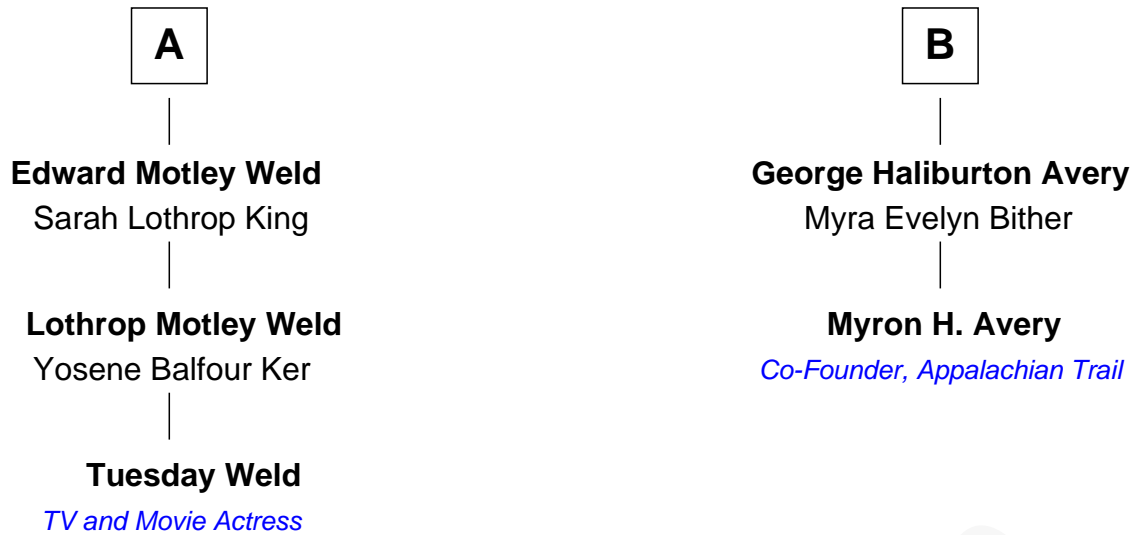

# FamousKin.com Relationship Chart of

**Tuesday Weld**

*TV and Movie Actress*

8th cousin 1 time removed of

**Myron H. Avery**

*Co-Founder, Appalachian Trail*

FamousKin.com