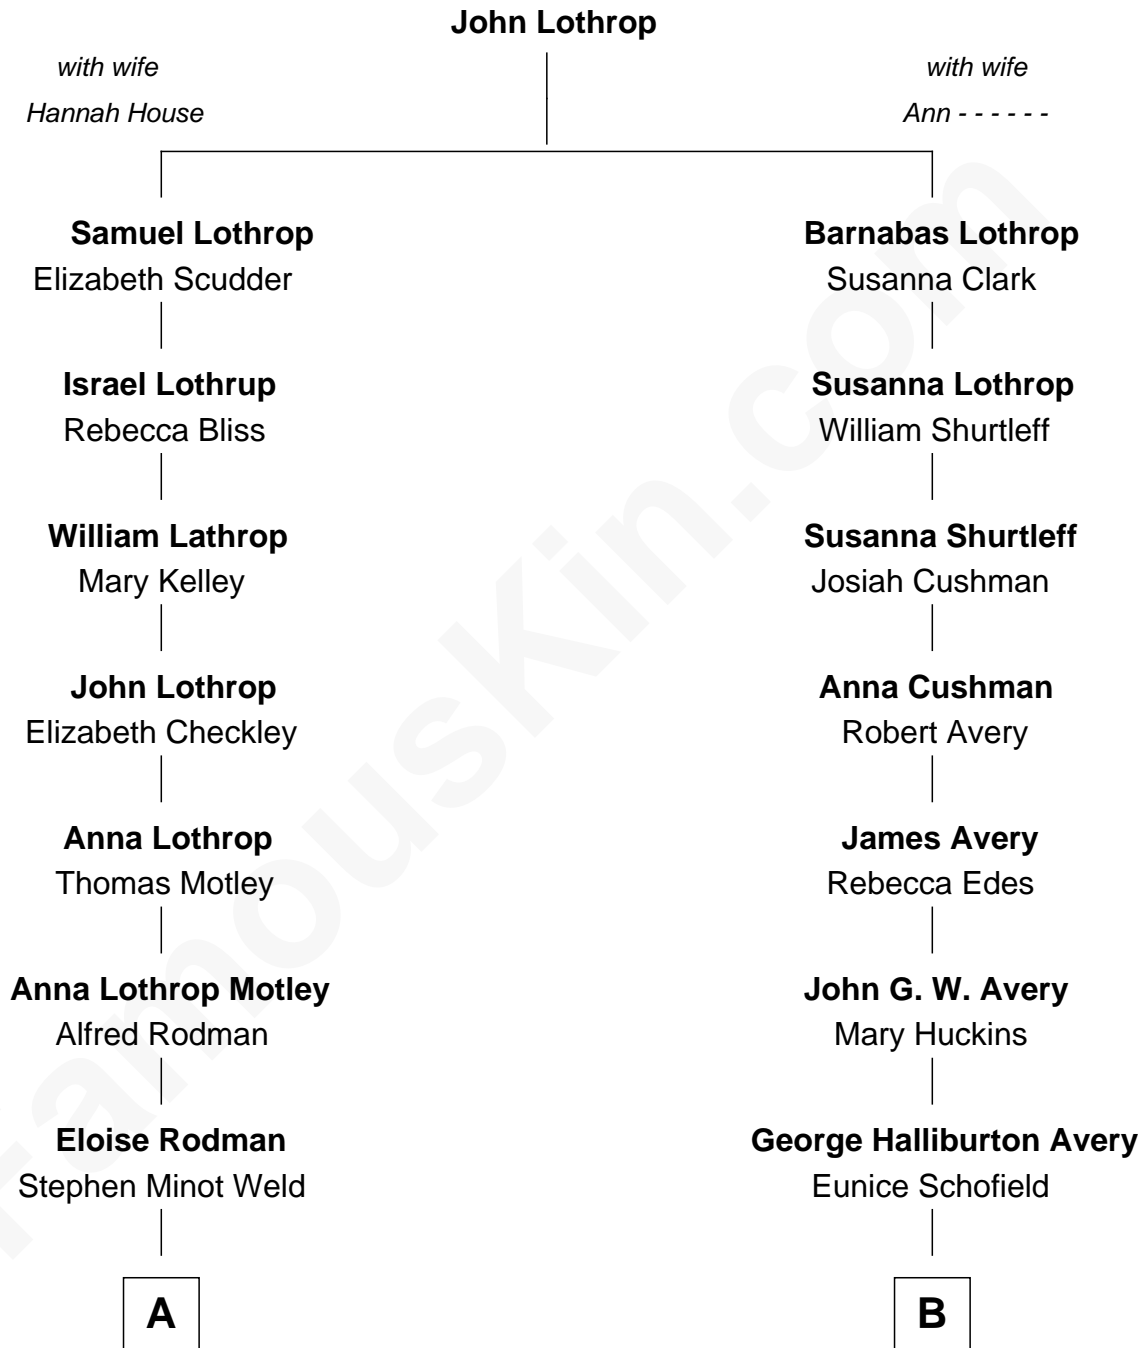

# FamousKin.com Relationship Chart of

**Tuesday Weld**

*TV and Movie Actress*

8th cousin 1 time removed of

**Myron H. Avery**

*Co-Founder, Appalachian Trail*

FamousKin.com