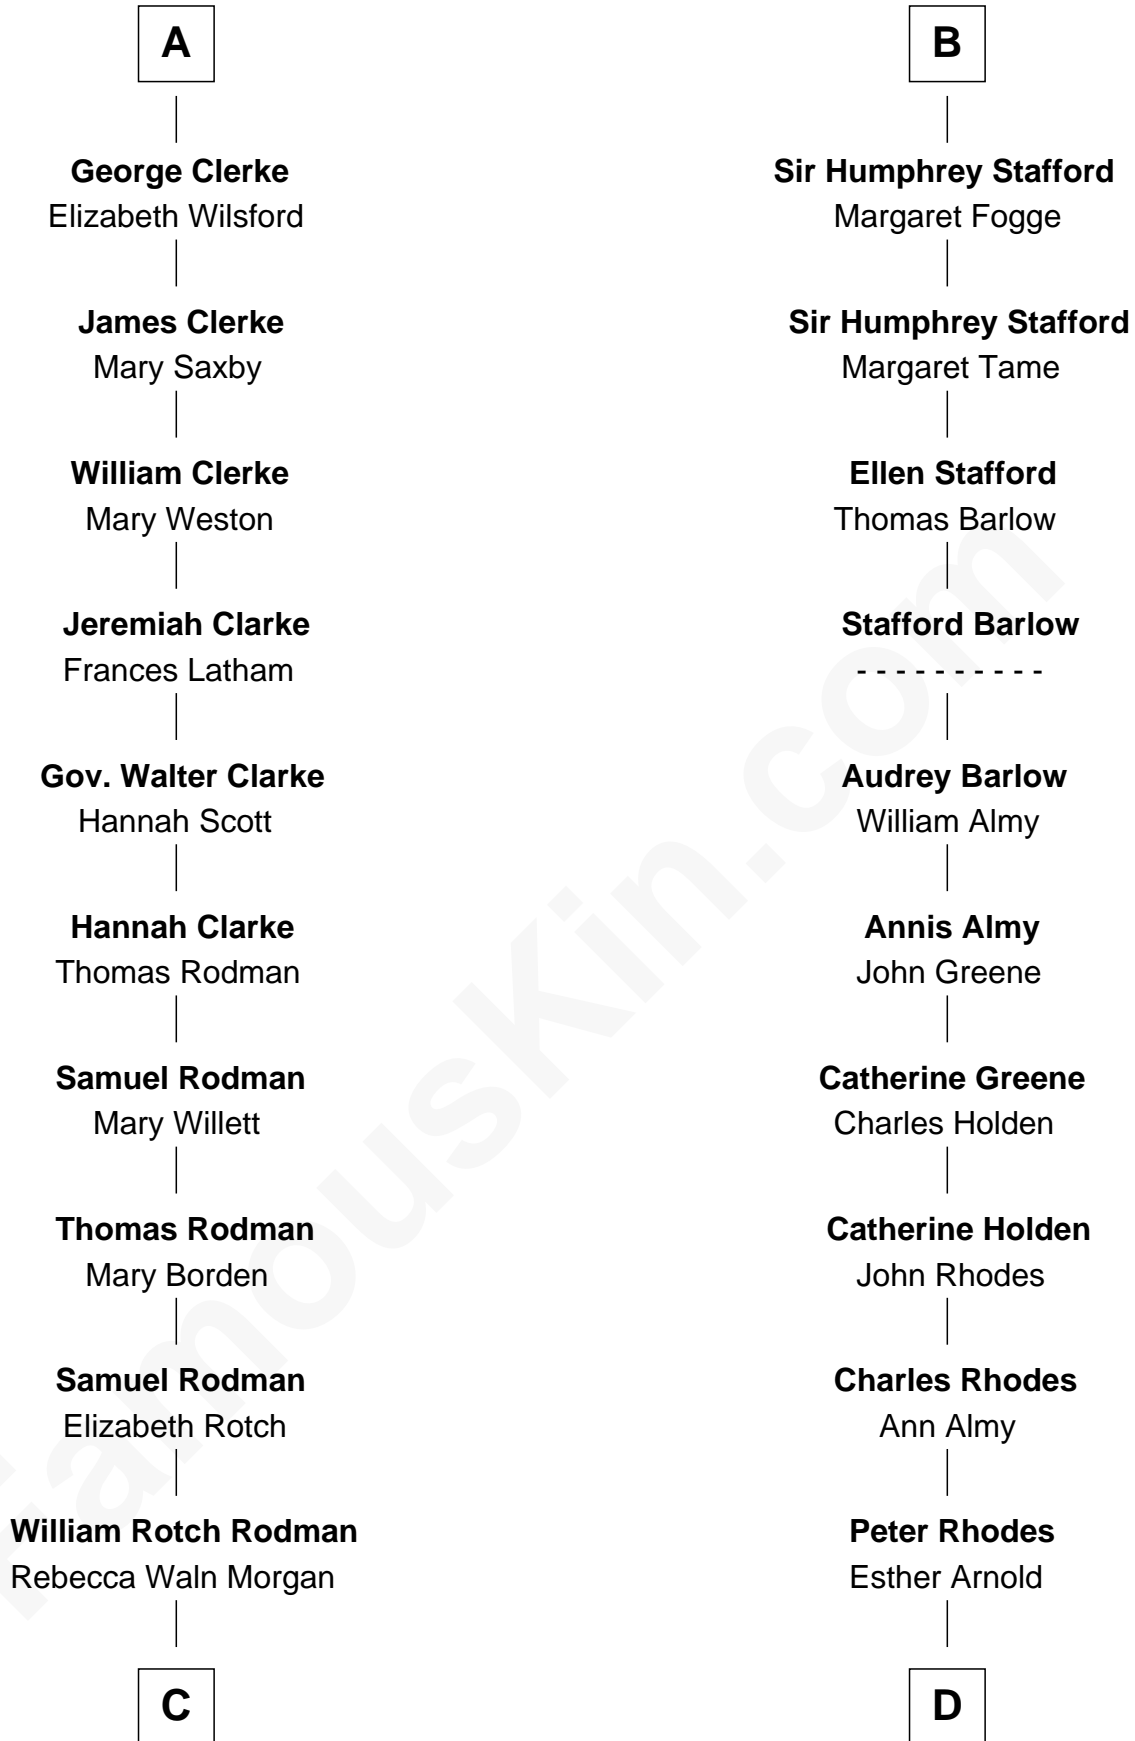

FamousKin.com Relationship Chart of

Tuesday Weld

TV and Movie Actress

20th cousin 1 time removed of

Benton MacKaye

Co-Founder, Appalachian Trail

C

Alfred Rodman
Anna Lothrop Motley

Eloise Rodman
Stephen Minot Weld

Edward Motley Weld
Sarah Lothrop King

Lothrop Motley Weld
Yosene Balfour Ker

Tuesday Weld
TV and Movie Actress

D

Phoebe Rhodes
Josiah Medbery

Rev. Nicholas Medbery
Rebecca Belknap Stetson