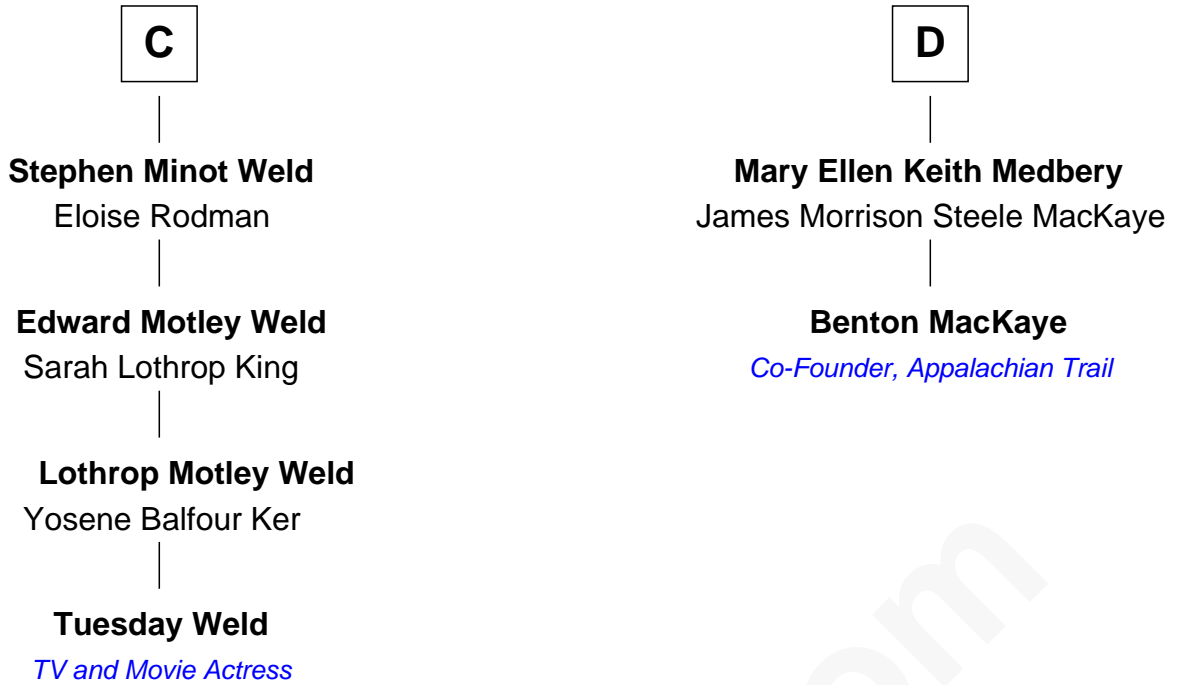

FamousKin.com Relationship Chart of

Tuesday Weld

TV and Movie Actress

18th cousin 2 times removed of

Benton MacKaye

Co-Founder, Appalachian Trail

FamousKin.com