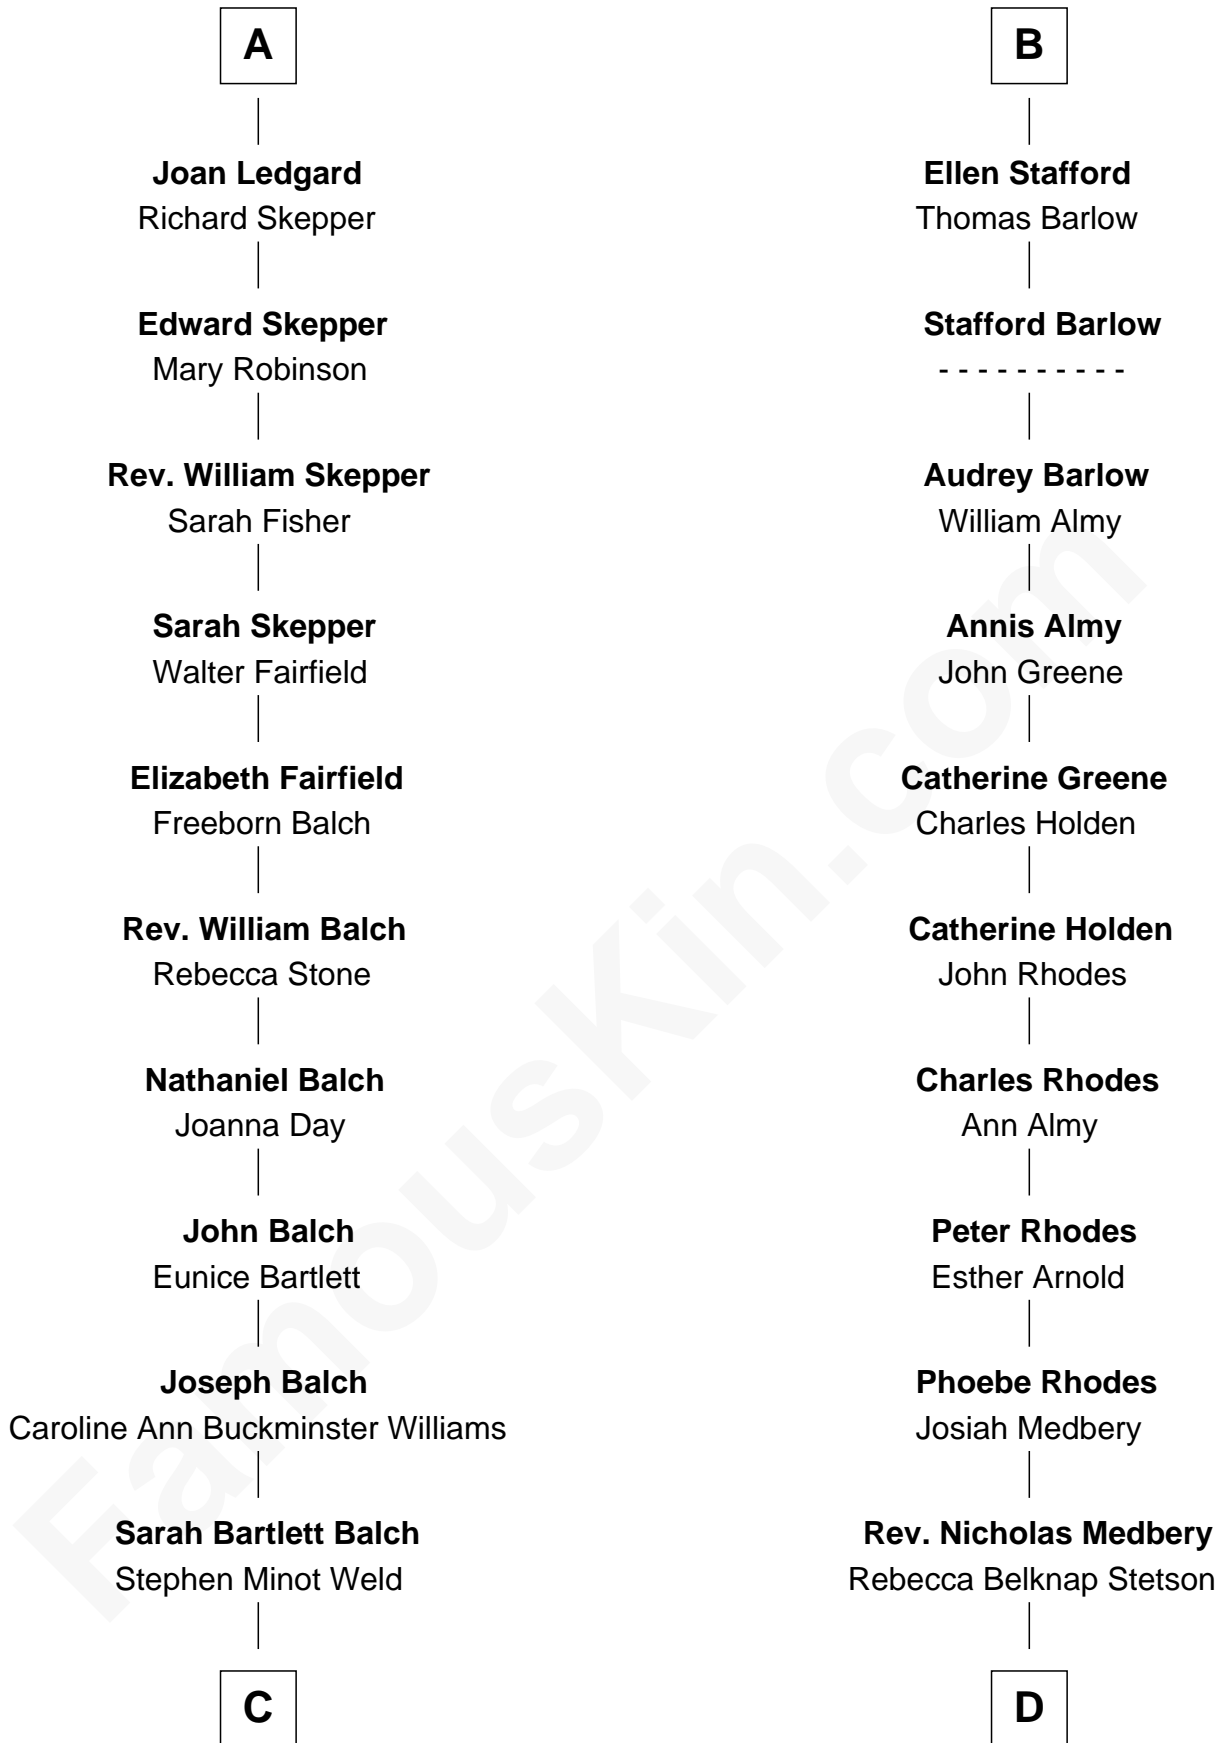

FamousKin.com Relationship Chart of

Tuesday Weld

TV and Movie Actress

18th cousin 2 times removed of

Benton MacKaye

Co-Founder, Appalachian Trail

FamousKin.com