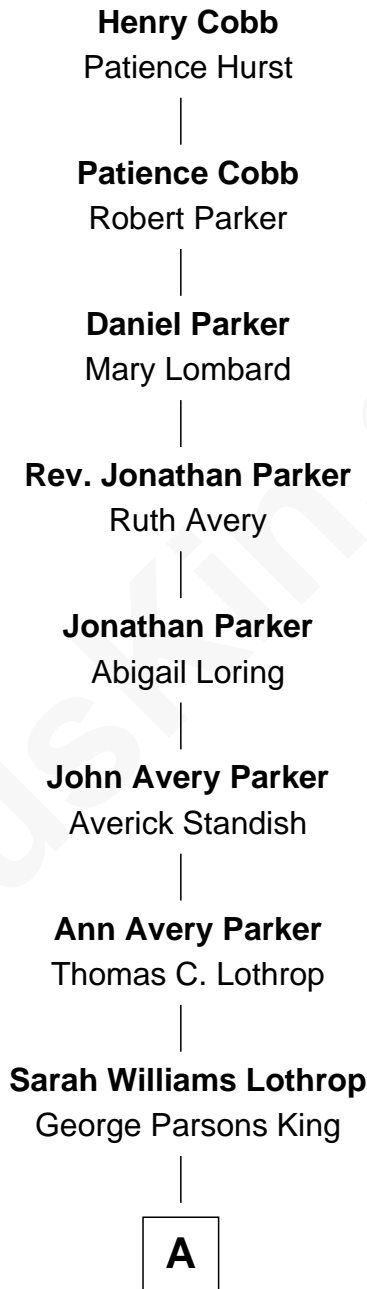

FamousKin.com Relationship Chart of

Tuesday Weld

TV and Movie Actress

8th Great-granddaughter of

Henry Cobb

(c1607 - 1678/9) Great Migration Immigrant 1632

A

—
Sarah Lothrop King

Edward Motley Weld

—
Lothrop Motley Weld

Yosene Balfour Ker

—
Tuesday Weld

TV and Movie Actress

FamousKin.com