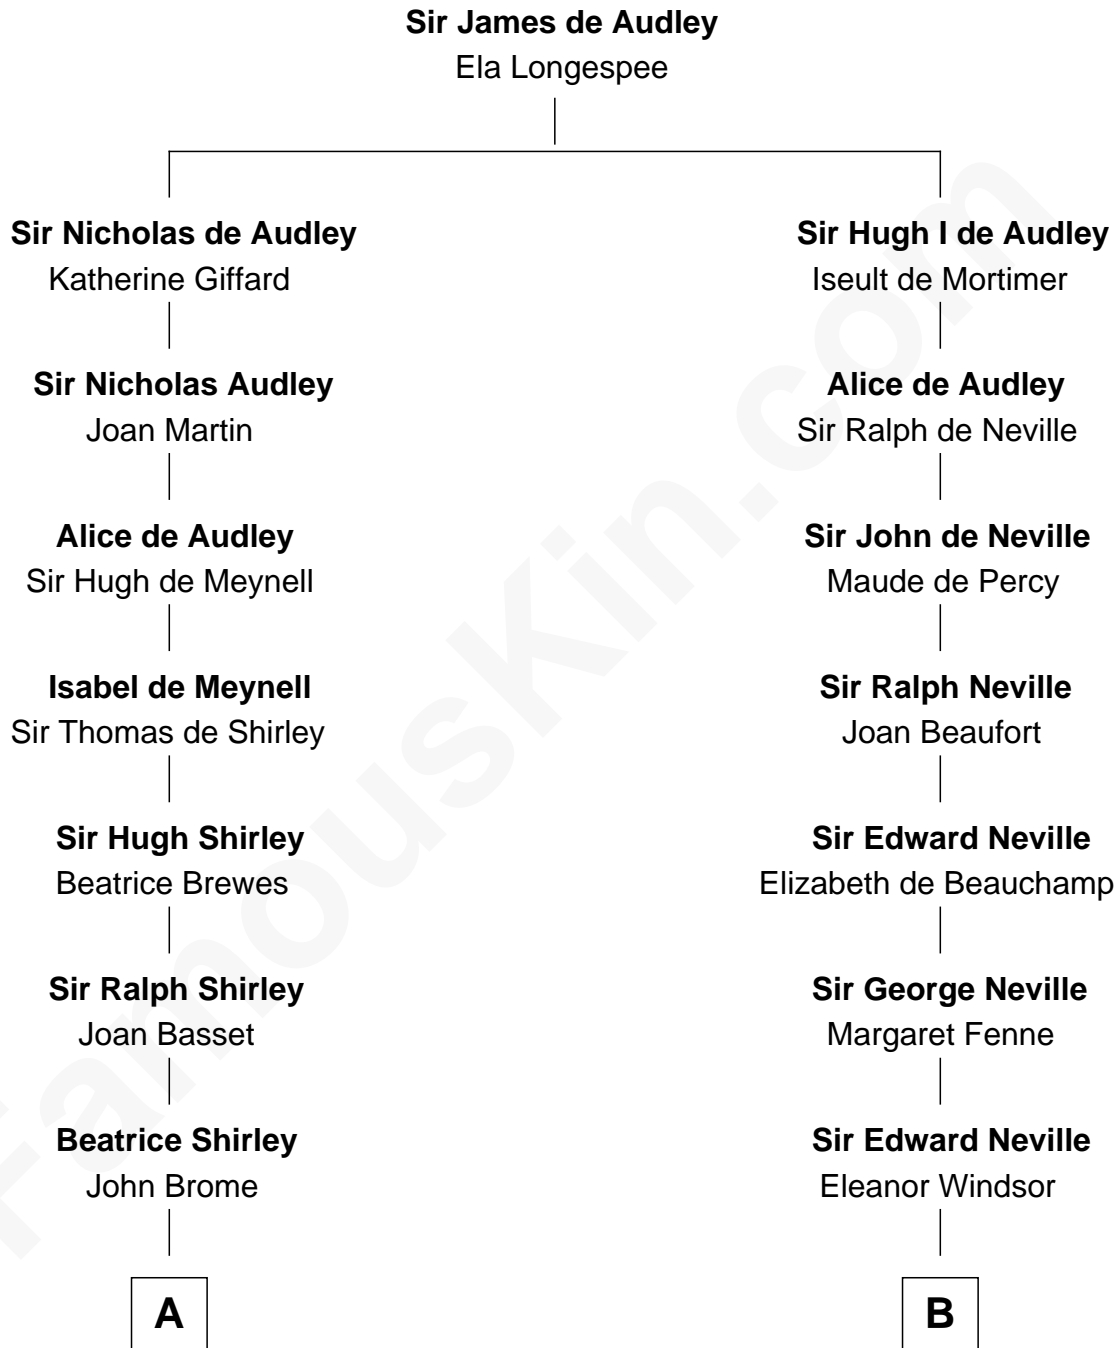

FamousKin.com Relationship Chart of

Tuesday Weld

TV and Movie Actress

20th cousin 1 time removed of

Anthony West

Novelist and writer for the New Yorker

C

Stephen Minot Weld
Sarah Bartlett Balch

Stephen Minot Weld
Eloise Rodman

Edward Motley Weld
Sarah Lothrop King

Lothrop Motley Weld
Yosene Balfour Ker

Tuesday Weld
TV and Movie Actress

D

Arabella Rowan
Charles George Fairfield

Charles Fairfield
Isabella Campbell Mackenzie

Cicily Isabel Fairfield
Herbert George Wells

Anthony West
British Novelist