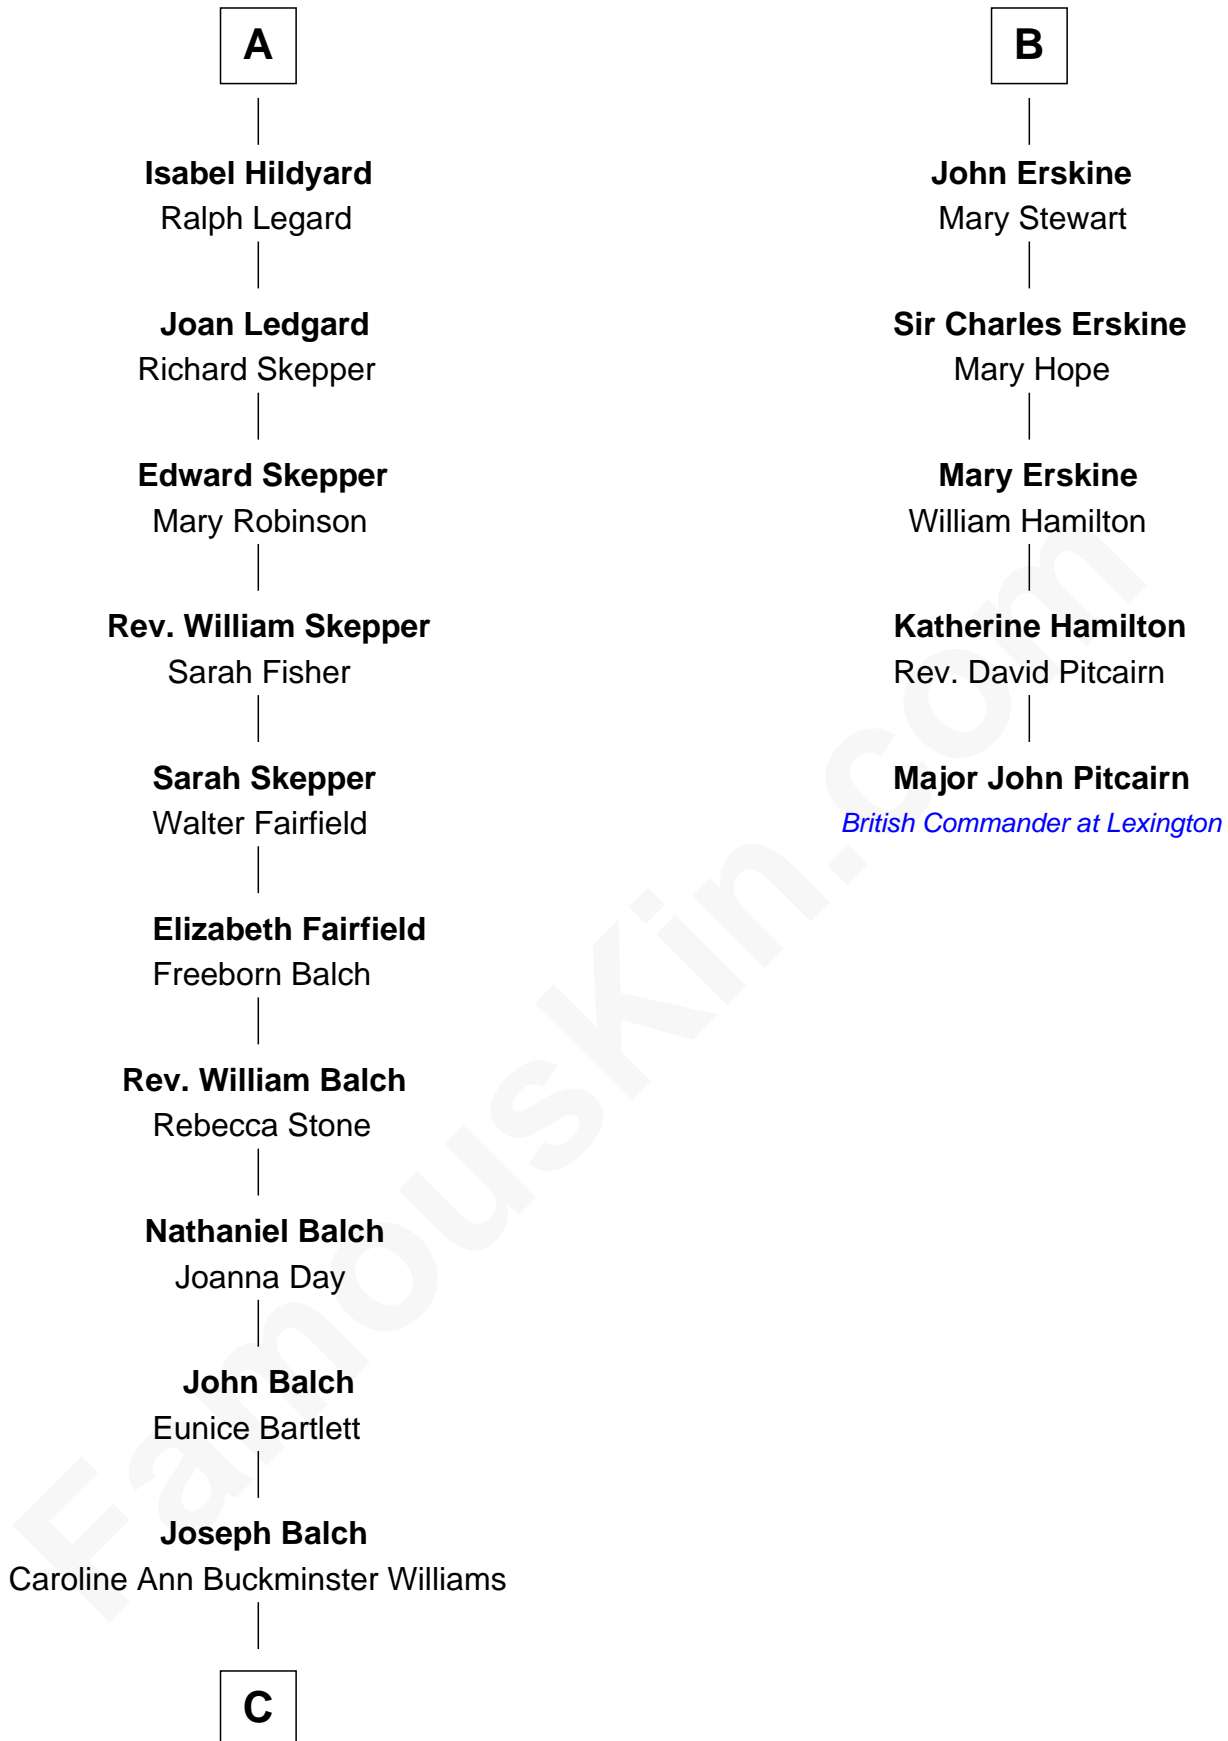

FamousKin.com Relationship Chart of

Tuesday Weld

TV and Movie Actress

11th cousin 10 times removed of

Major John Pitcairn

British Commander at Battle of Lexington

Edward III, King of England

Philippa of Hainault

C

—
Sarah Bartlett Balch

Stephen Minot Weld

—
Stephen Minot Weld

Eloise Rodman

—
Edward Motley Weld

Sarah Lothrop King

—
Lothrop Motley Weld

Yosene Balfour Ker

—
Tuesday Weld

TV and Movie Actress

FamousKin.com