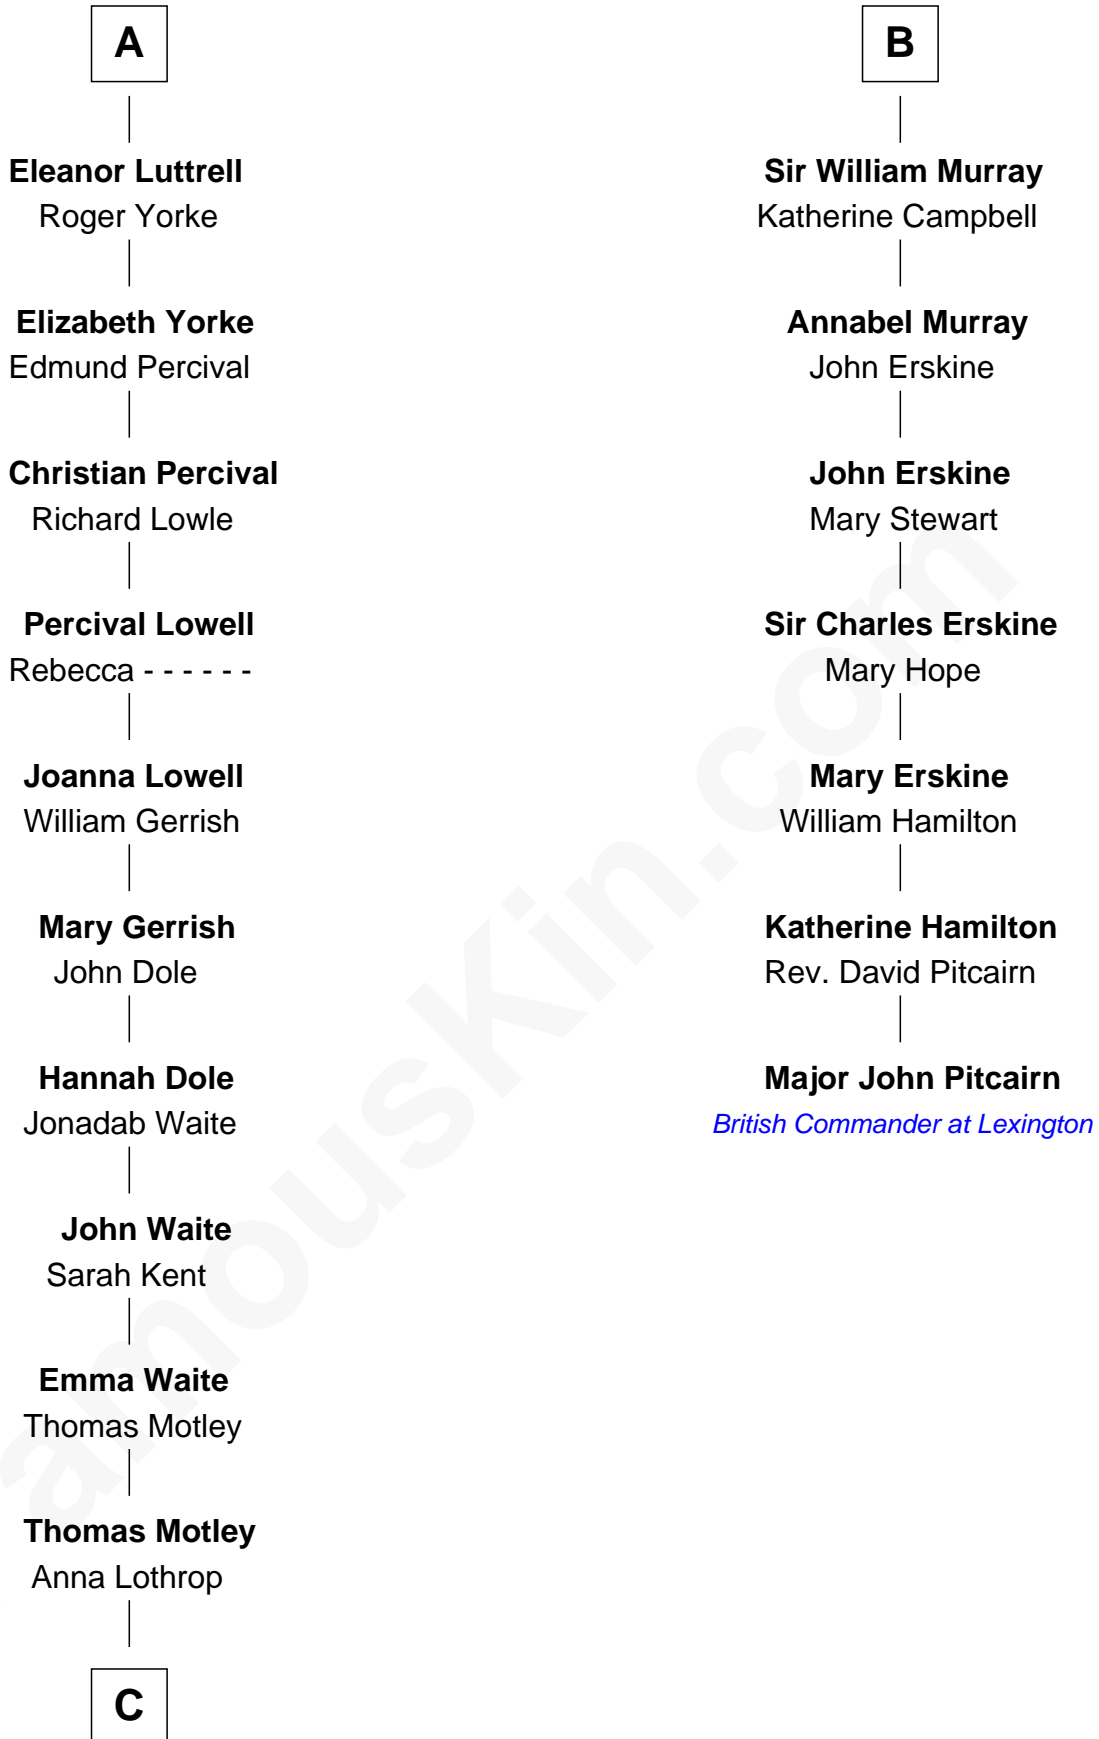

FamousKin.com Relationship Chart of

Tuesday Weld

TV and Movie Actress

13th cousin 8 times removed of

Major John Pitcairn

British Commander at Battle of Lexington

C

—
Anna Lothrop Motley

Alfred Rodman

—
Eloise Rodman

Stephen Minot Weld

—
Edward Motley Weld

Sarah Lothrop King

—
Lothrop Motley Weld

Yosene Balfour Ker

—
Tuesday Weld