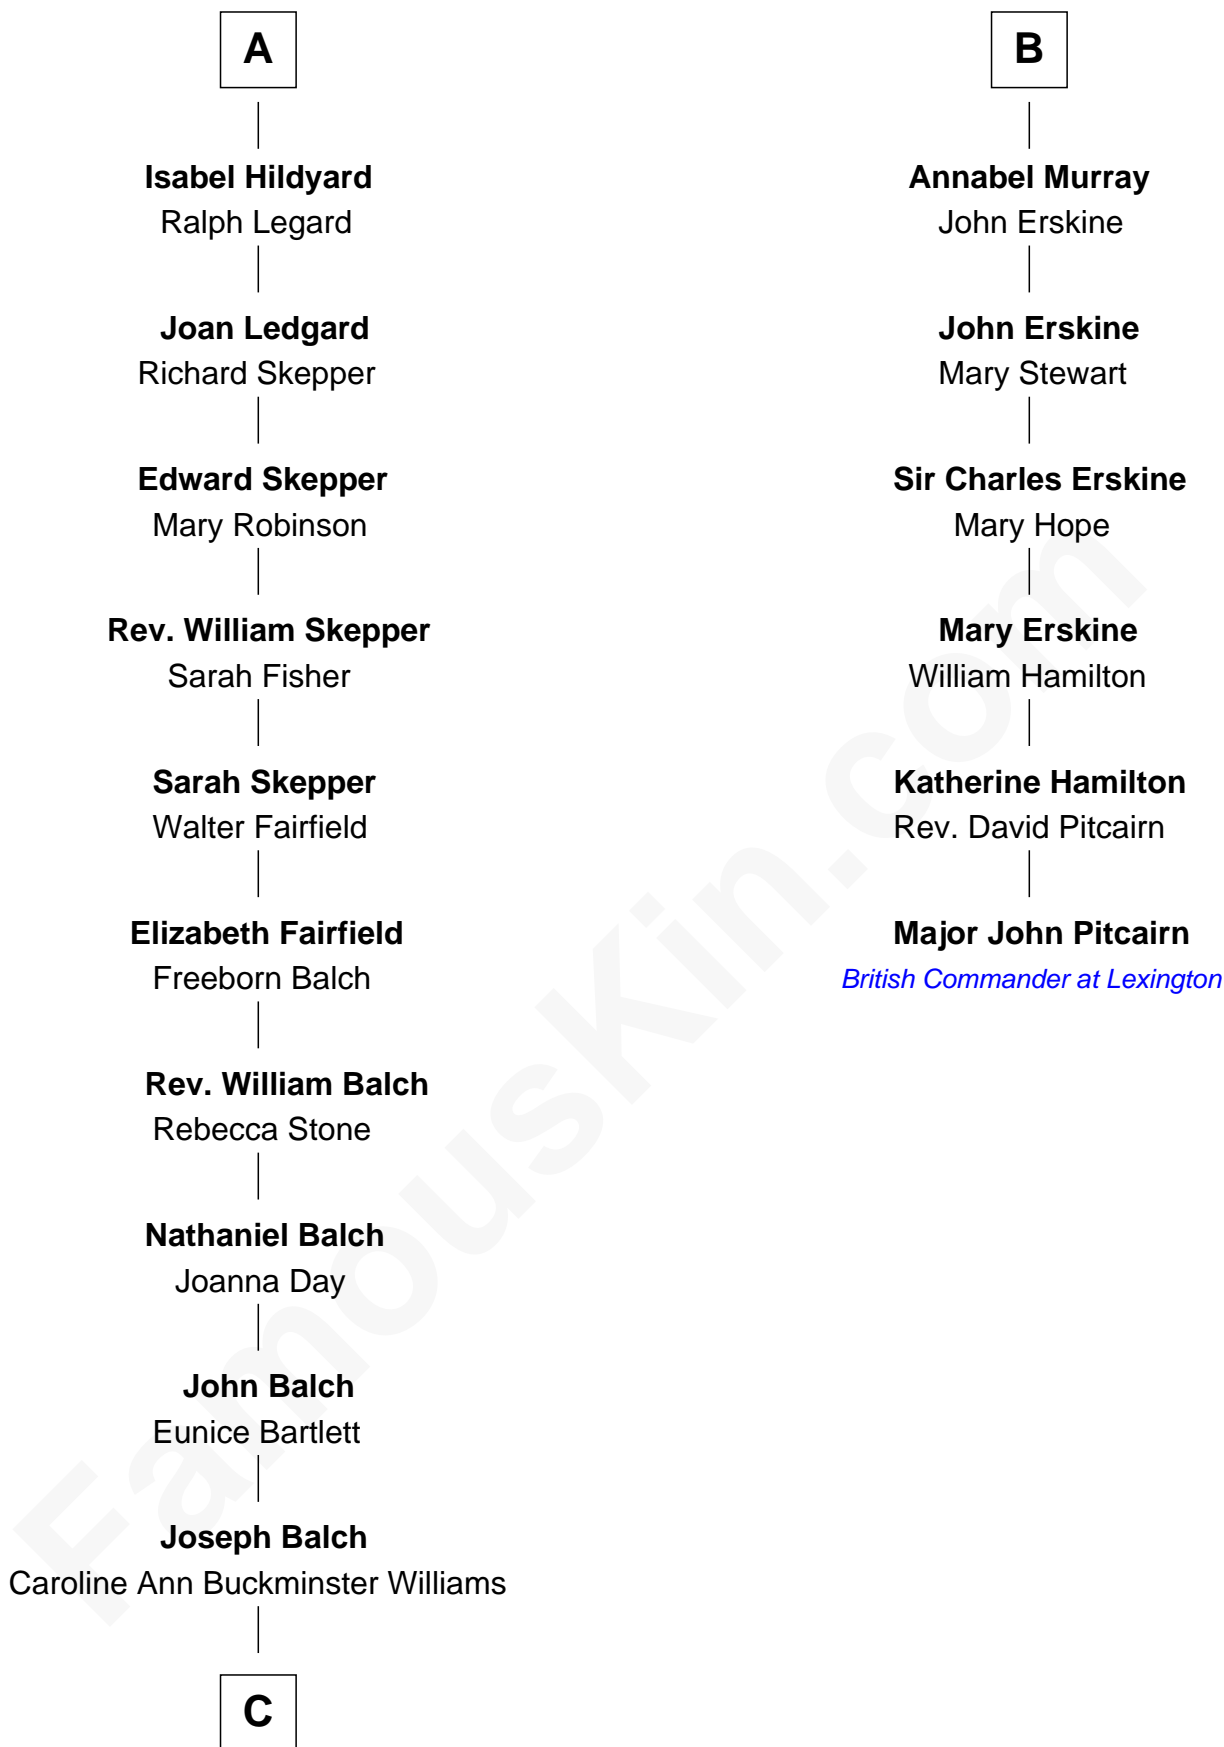

FamousKin.com Relationship Chart of

Tuesday Weld

TV and Movie Actress

12th cousin 9 times removed of

Major John Pitcairn

British Commander at Battle of Lexington

Henry Plantagenet

Maud de Chaworth

Eleanor Sinclair

Margaret Stewart

Sir William Murray

Sir William Murray

Katherine Campbell

B

C

—
Sarah Bartlett Balch