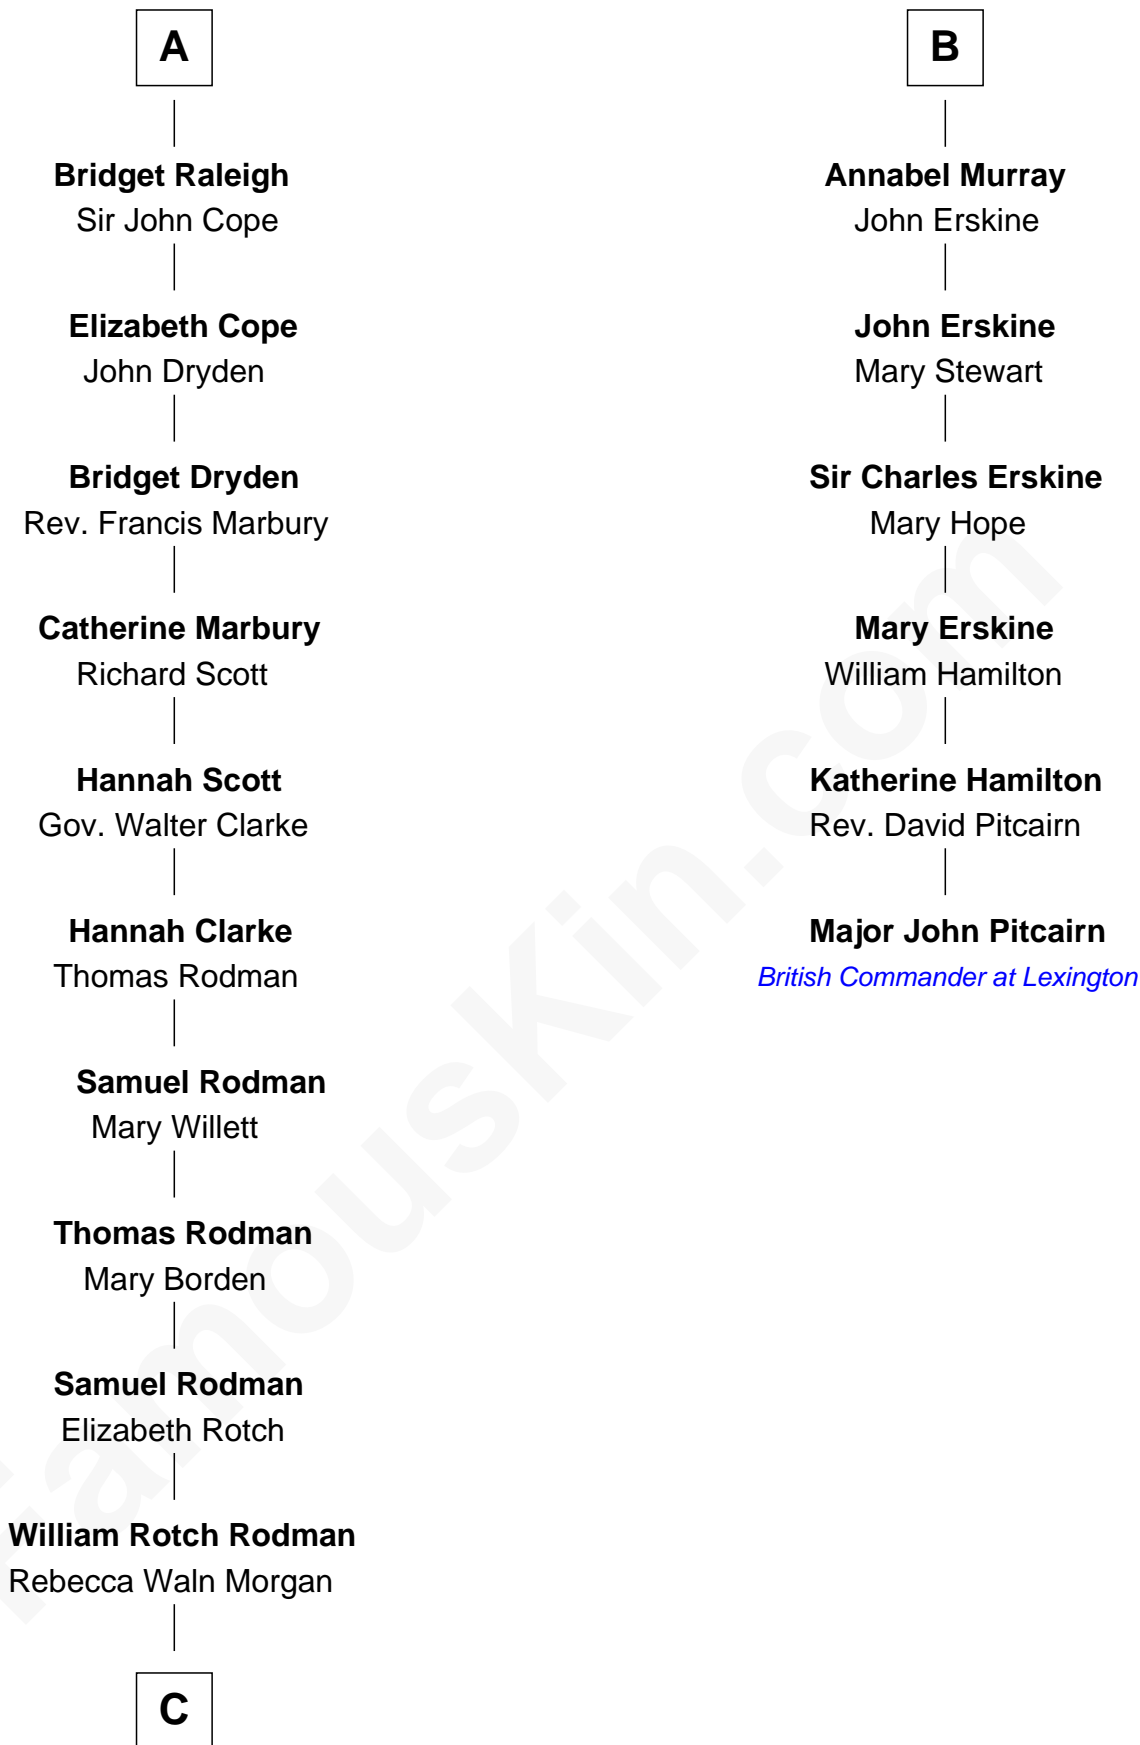

FamousKin.com

Relationship Chart of

Tuesday Weld

TV and Movie Actress

12th cousin 9 times removed of

Major John Pitcairn

British Commander at Battle of Lexington

Edmund Fitzalan

Alice de Warenne

C

—
Alfred Rodman
Anna Lothrop Motley

—
Eloise Rodman
Stephen Minot Weld

—
Edward Motley Weld
Sarah Lothrop King

—
Lothrop Motley Weld
Yosene Balfour Ker

—
Tuesday Weld
TV and Movie Actress