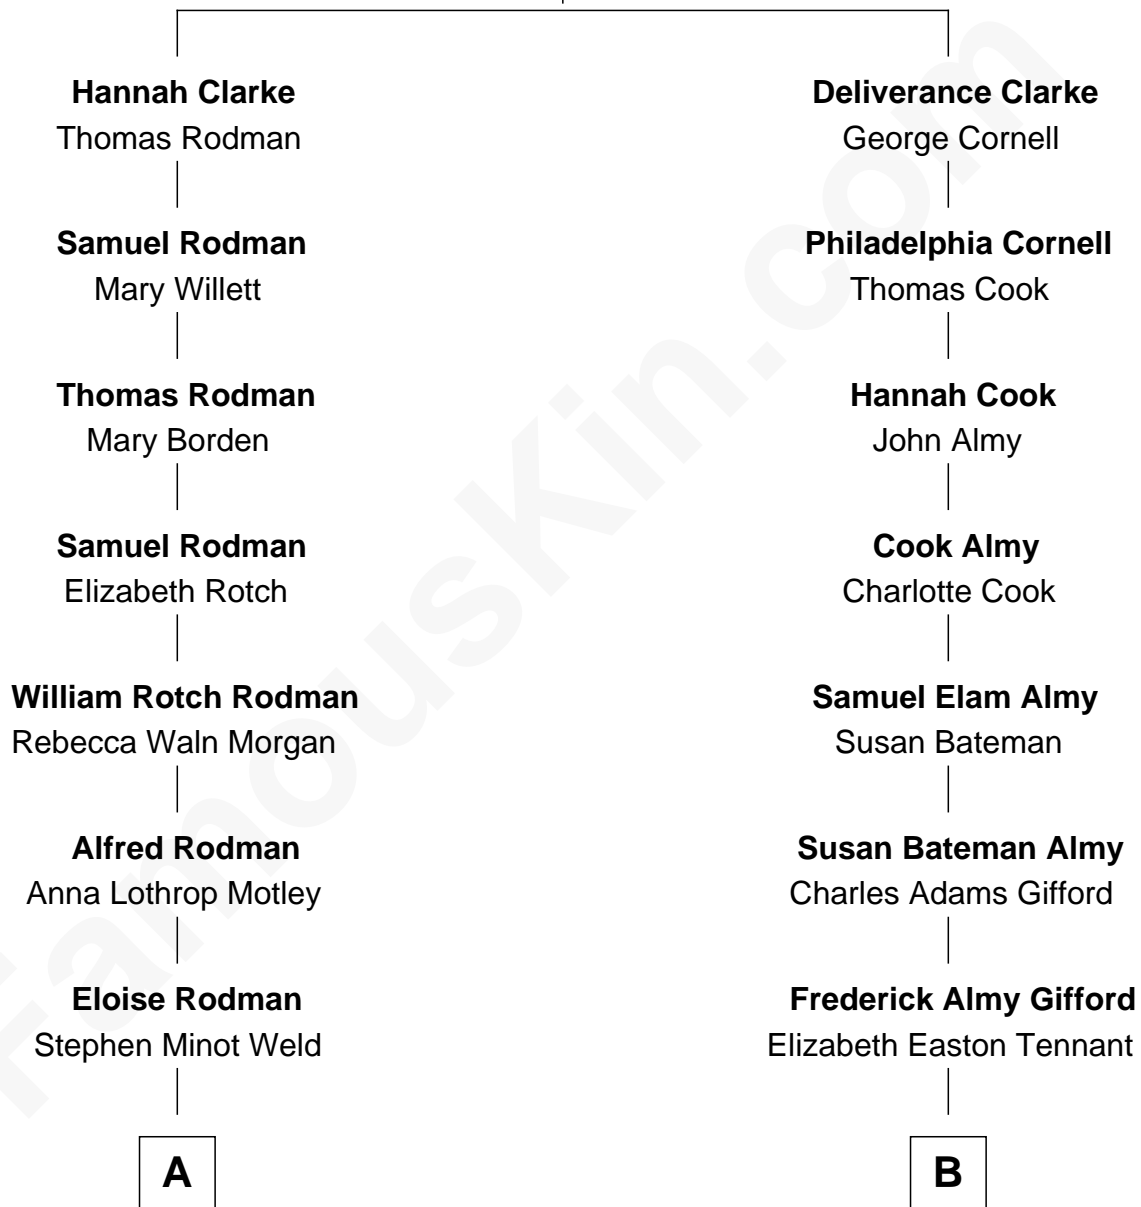

FamousKin.com Relationship Chart of

Tuesday Weld

TV and Movie Actress

8th cousin 1 time removed of

Marilyn Monroe

Actress, Model, and Singer

Gov. Walter Clarke

Hannah Scott

FamousKin.com