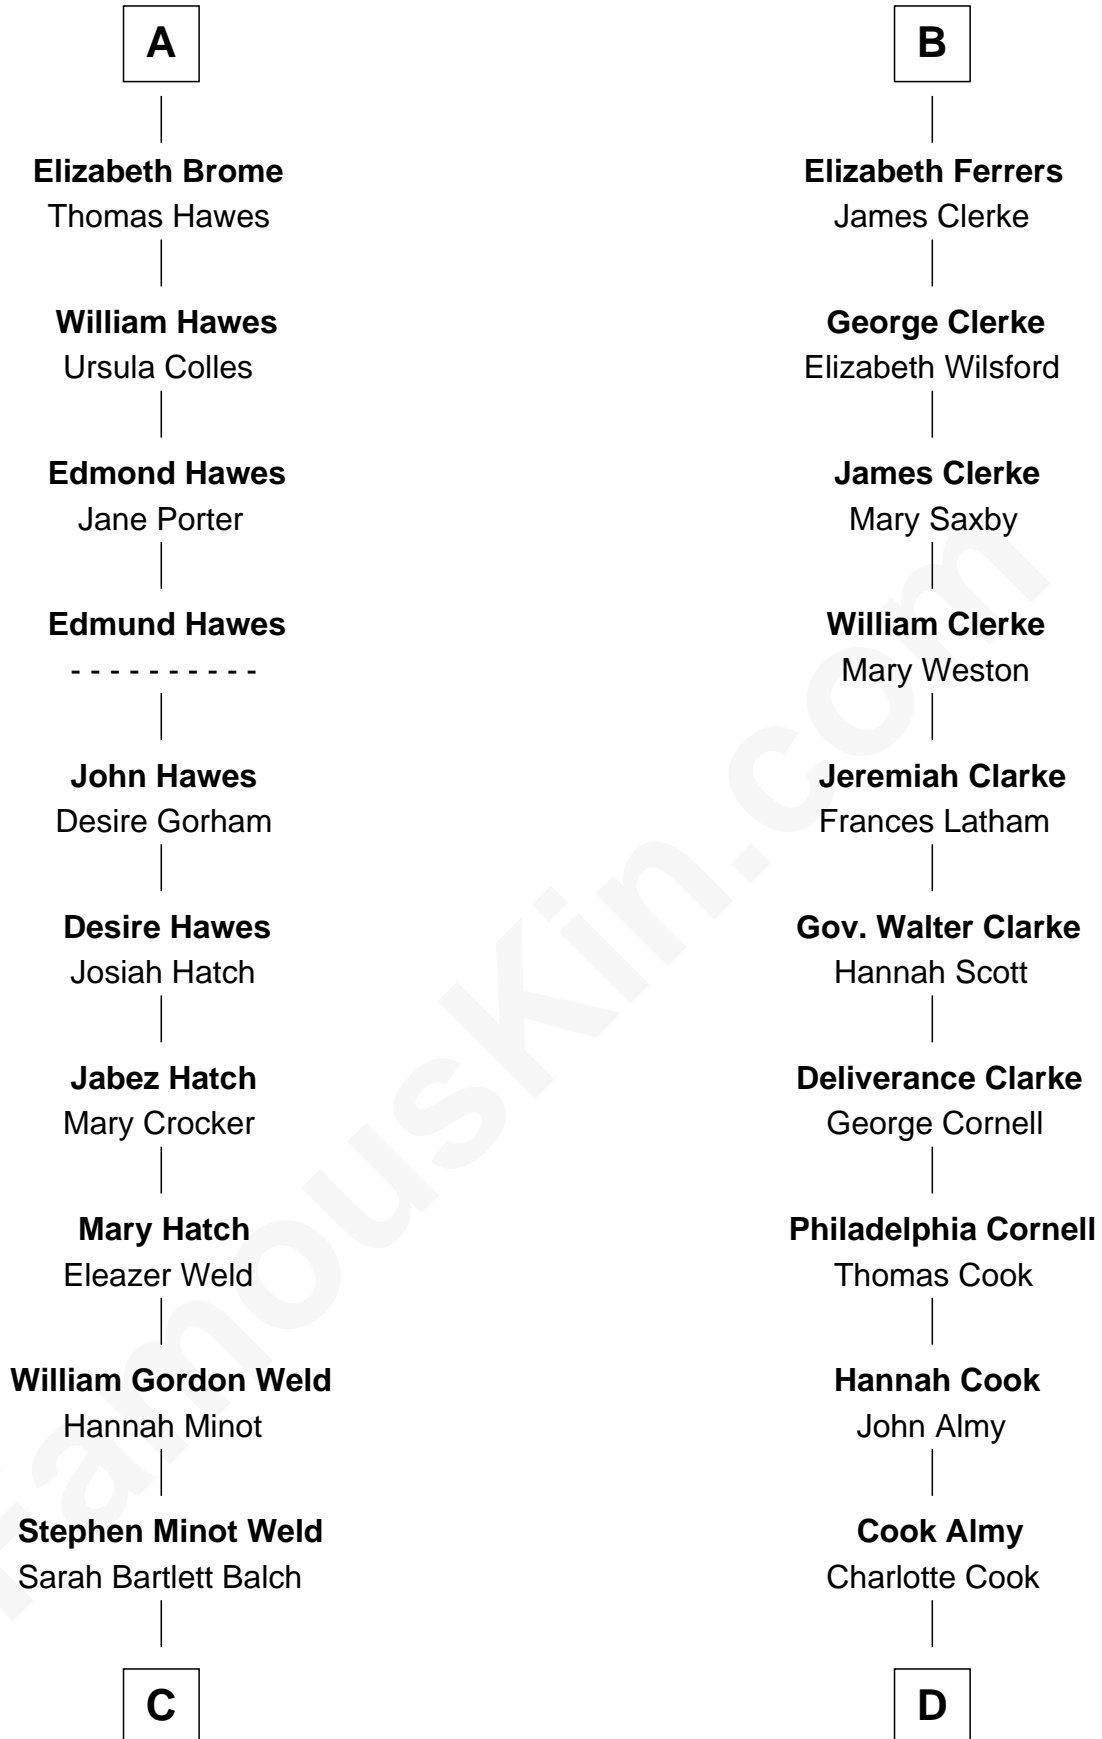

## Relationship Chart of

**Tuesday Weld**

*TV and Movie Actress*

20th cousin 1 time removed of

**Marilyn Monroe**

*Actress, Model, and Singer*

**Sir Robert de Ros**

Isabel de Aubeney

**C**

**Stephen Minot Weld**

Eloise Rodman

**Edward Motley Weld**

Sarah Lothrop King

**Lothrop Motley Weld**

Yosene Balfour Ker

**Tuesday Weld**