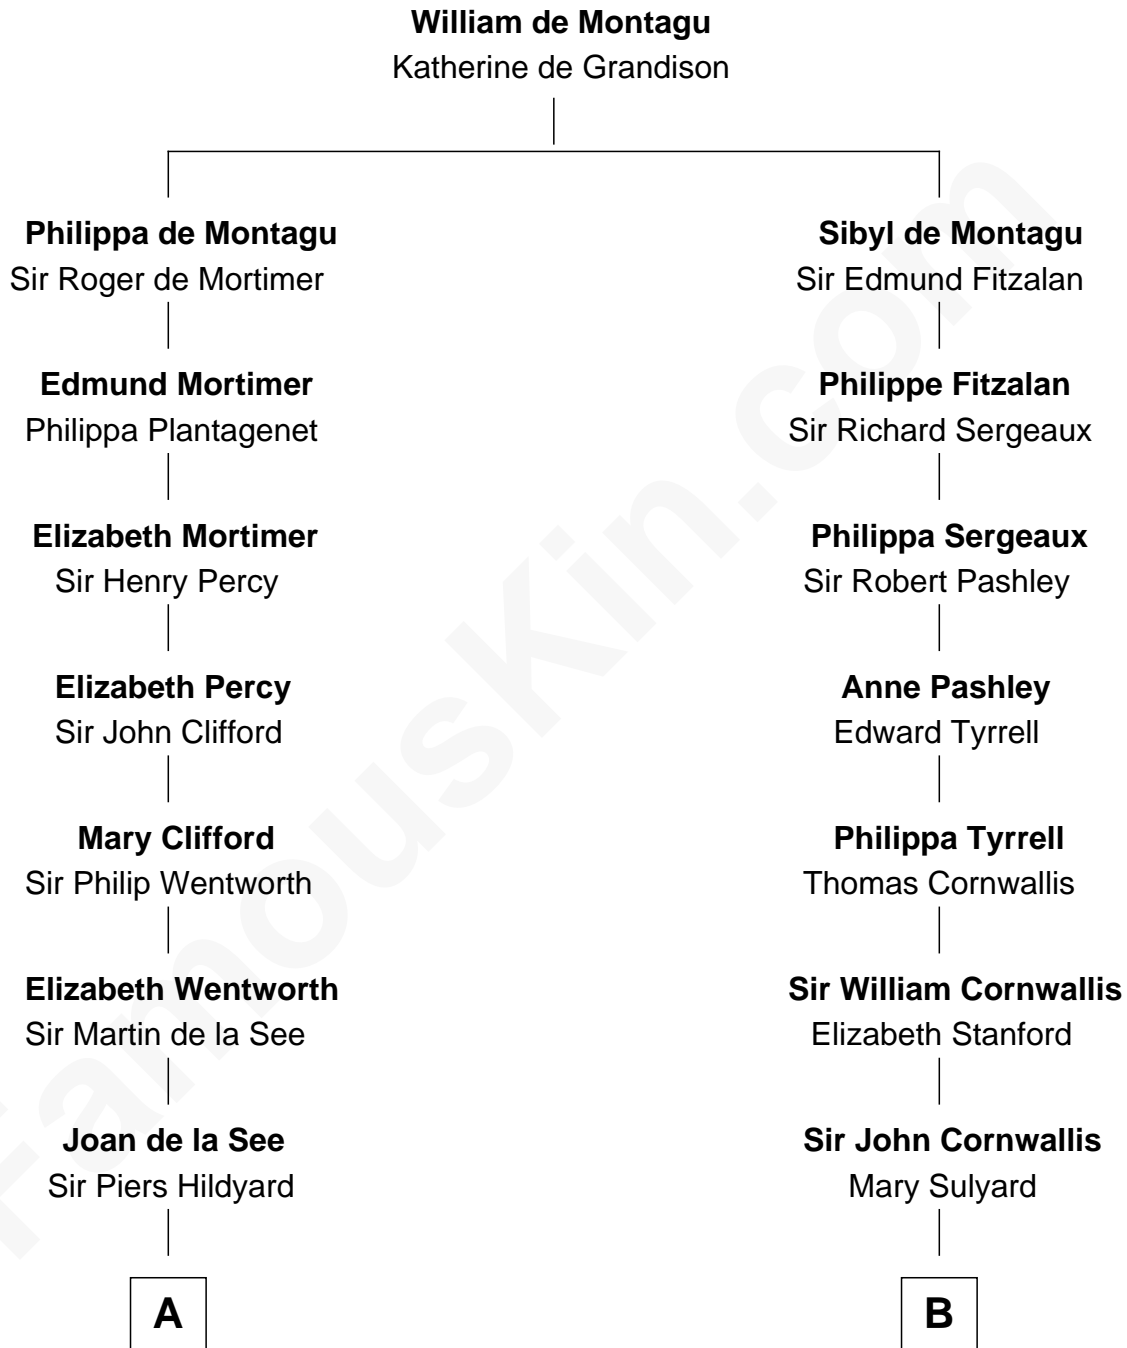

FamousKin.com Relationship Chart of

Tuesday Weld

TV and Movie Actress

20th cousin 1 time removed of

Marilyn Monroe

Actress, Model, and Singer

C

Sarah Bartlett Balch

Stephen Minot Weld

Stephen Minot Weld

Eloise Rodman

Edward Motley Weld

Sarah Lothrop King

Lothrop Motley Weld

Yosene Balfour Ker

Tuesday Weld