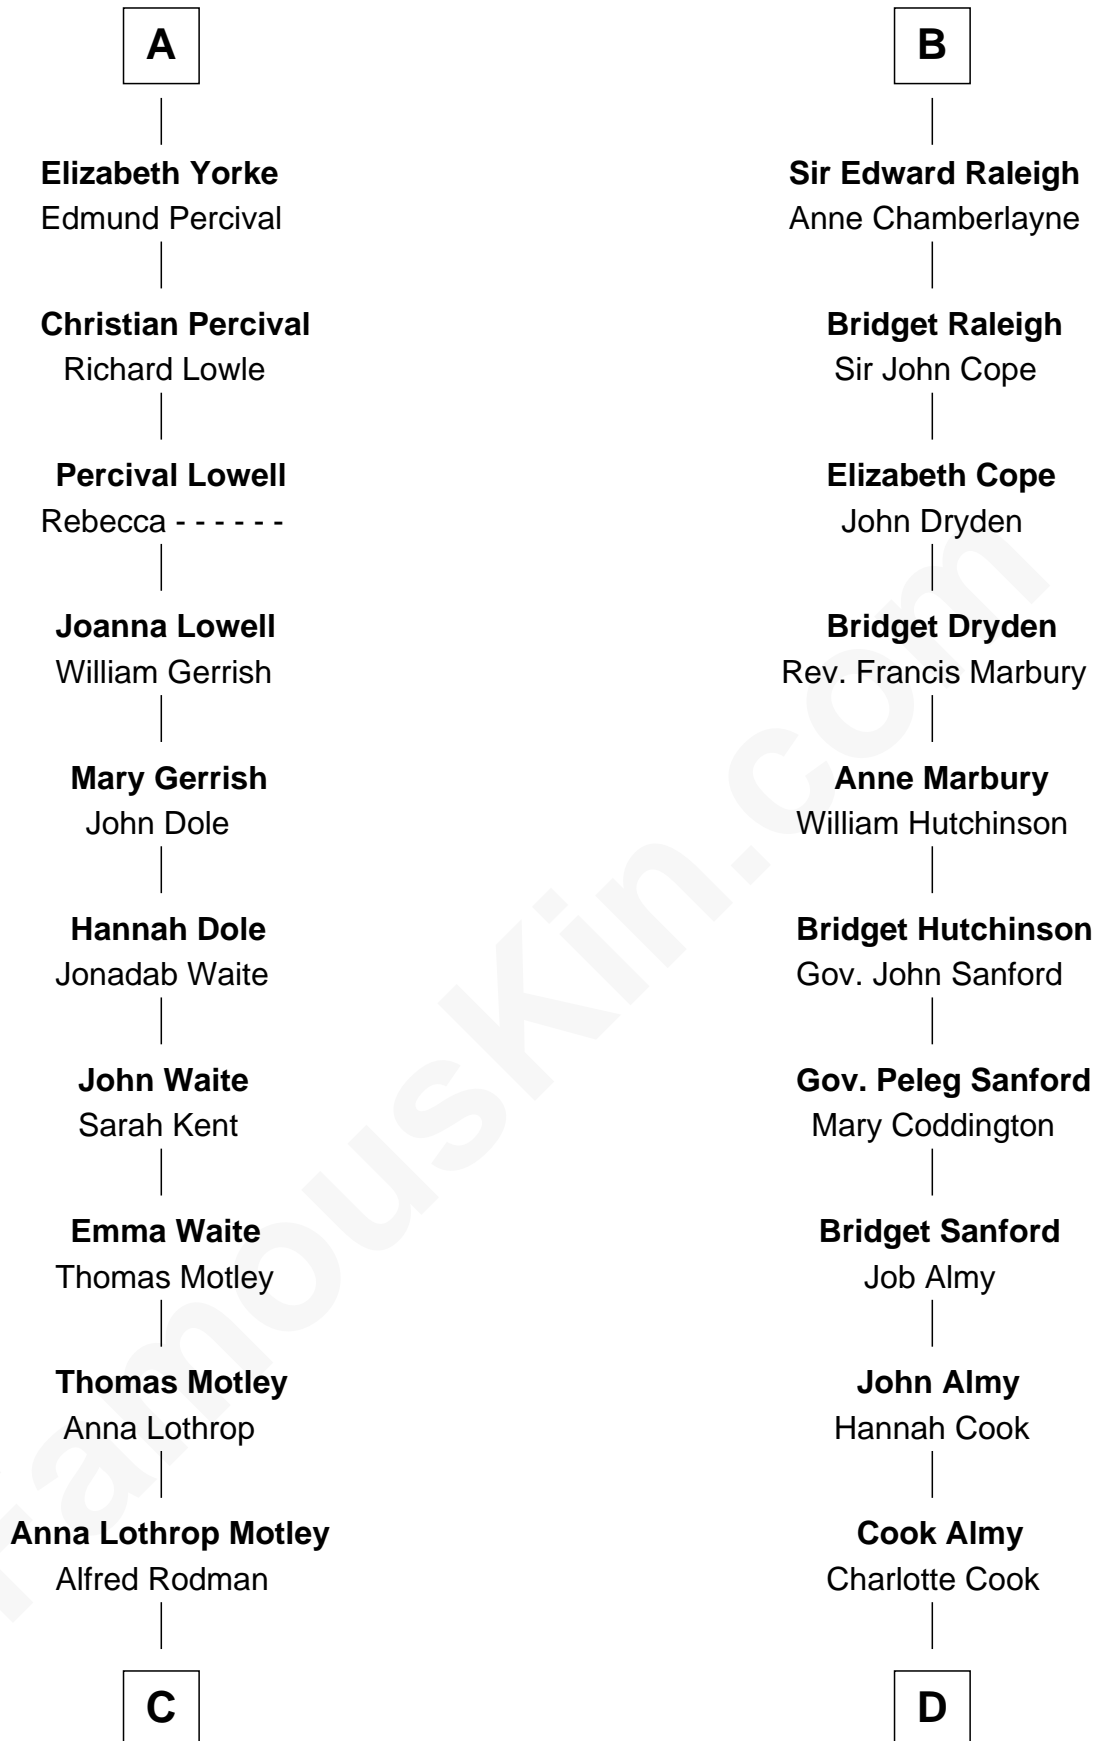

# FamousKin.com Relationship Chart of

**Tuesday Weld**

*TV and Movie Actress*

20th cousin 1 time removed of

**Marilyn Monroe**

*Actress, Model, and Singer*

**Humphrey de Bohun**

Elizabeth Plantagenet

**C**

**Eloise Rodman**  
Stephen Minot Weld

**Edward Motley Weld**  
Sarah Lothrop King

**Lothrop Motley Weld**  
Yosene Balfour Ker

**Tuesday Weld**  
*TV and Movie Actress*

**D**

**Samuel Elam Almy**  
Susan Bateman

**Susan Bateman Almy**  
Charles Adams Gifford

**Frederick Almy Gifford**  
Elizabeth Easton Tennant

**Charles Stanley Gifford**  
Gladys Pearl Monroe

**Marilyn Monroe**  
*Actress, Model, and Singer*

FamousKin.com