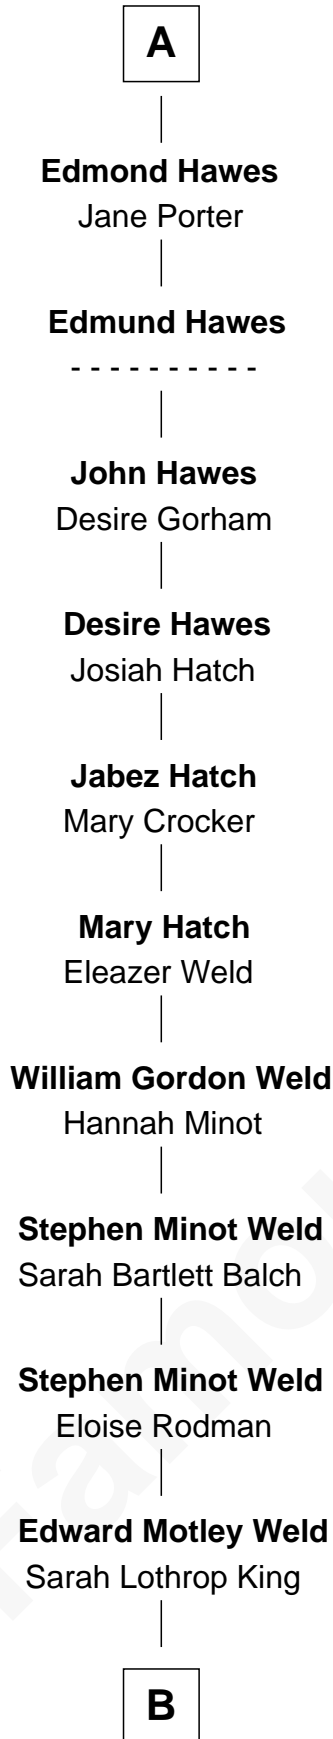

FamousKin.com Relationship Chart of

Tuesday Weld

TV and Movie Actress

6th cousin 12 times removed of

Catherine Howard

5th Wife of King Henry VIII

Sir John Howard

Alice de Bois

A

Sir Robert Howard
Margaret de Scales

Sir John Howard
Alice Tendring

Sir Robert Howard
Margaret Mowbray

Sir John Howard
Katherine Moleyns

Sir Thomas Howard
Elizabeth Tilney

Sir Edmund Howard
Joyce Culpeper

Catherine Howard
5th Wife of King Henry VIII

B

—
Lothrop Motley Weld

Yosene Balfour Ker

—
Tuesday Weld

TV and Movie Actress

FamousKin.com