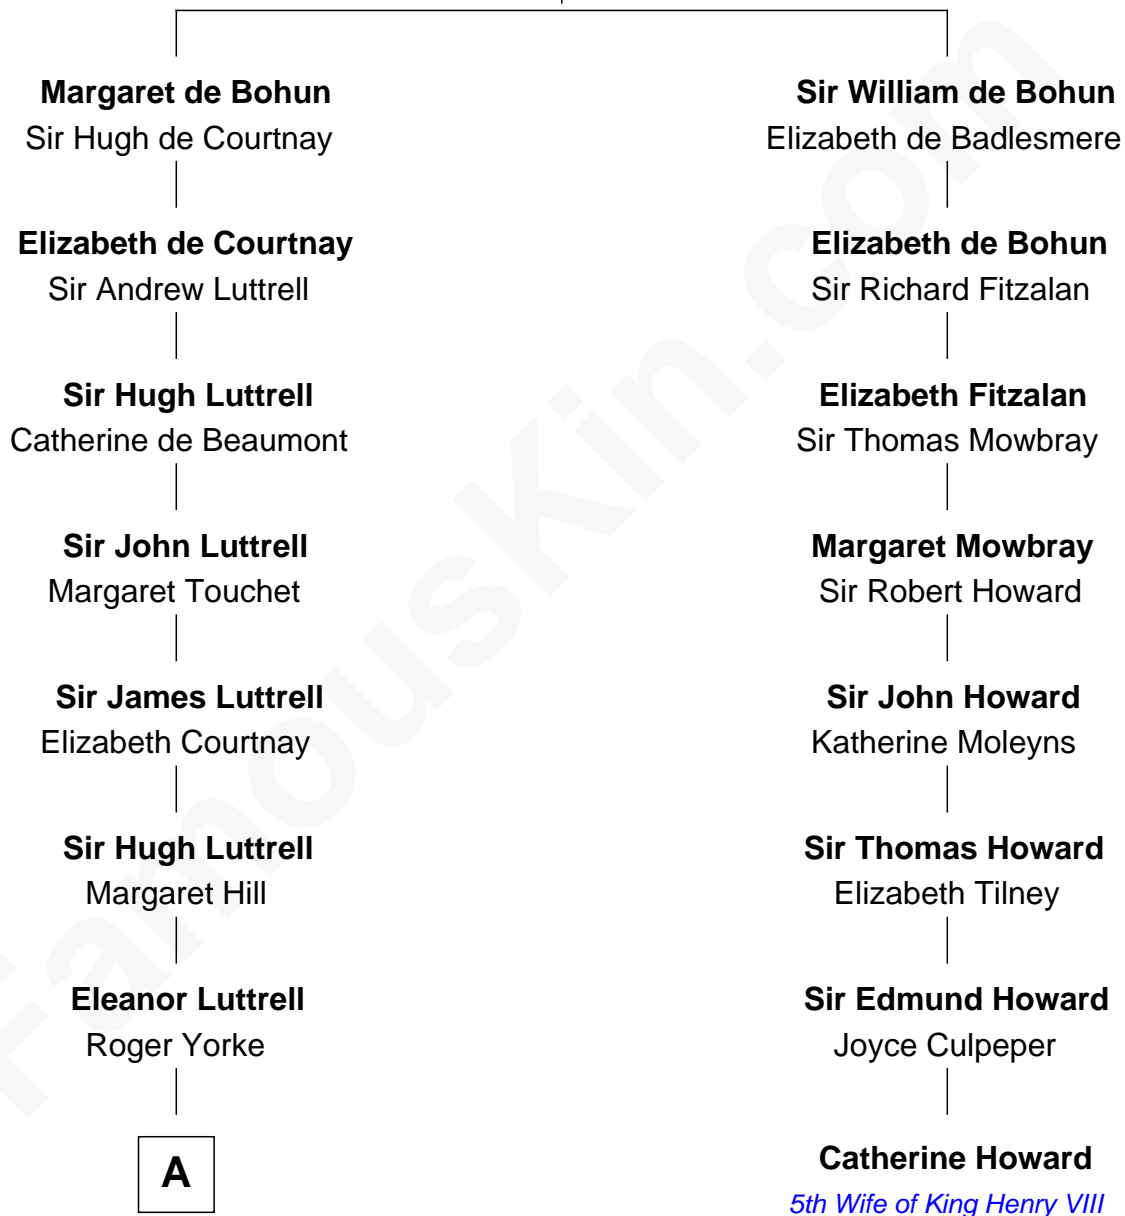

# FamousKin.com Relationship Chart of

**Tuesday Weld**

*TV and Movie Actress*

7th cousin 13 times removed of

**Catherine Howard**

*5th Wife of King Henry VIII*

**Humphrey de Bohun**  
Elizabeth Plantagenet

**A**

**Elizabeth Yorke**  
Edmund Percival

**Christian Percival**  
Richard Lowle

**Percival Lowell**  
Rebecca - - - - -

**Joanna Lowell**  
William Gerrish

**Mary Gerrish**  
John Dole

**Hannah Dole**  
Jonadab Waite

**John Waite**  
Sarah Kent

**Emma Waite**  
Thomas Motley

**Thomas Motley**  
Anna Lothrop

**Anna Lothrop Motley**  
Alfred Rodman

**B**

**B**

—  
**Eloise Rodman**  
Stephen Minot Weld

—  
**Edward Motley Weld**  
Sarah Lothrop King

—  
**Lothrop Motley Weld**  
Yosene Balfour Ker

—  
**Tuesday Weld**  
*TV and Movie Actress*

FamousKin.com