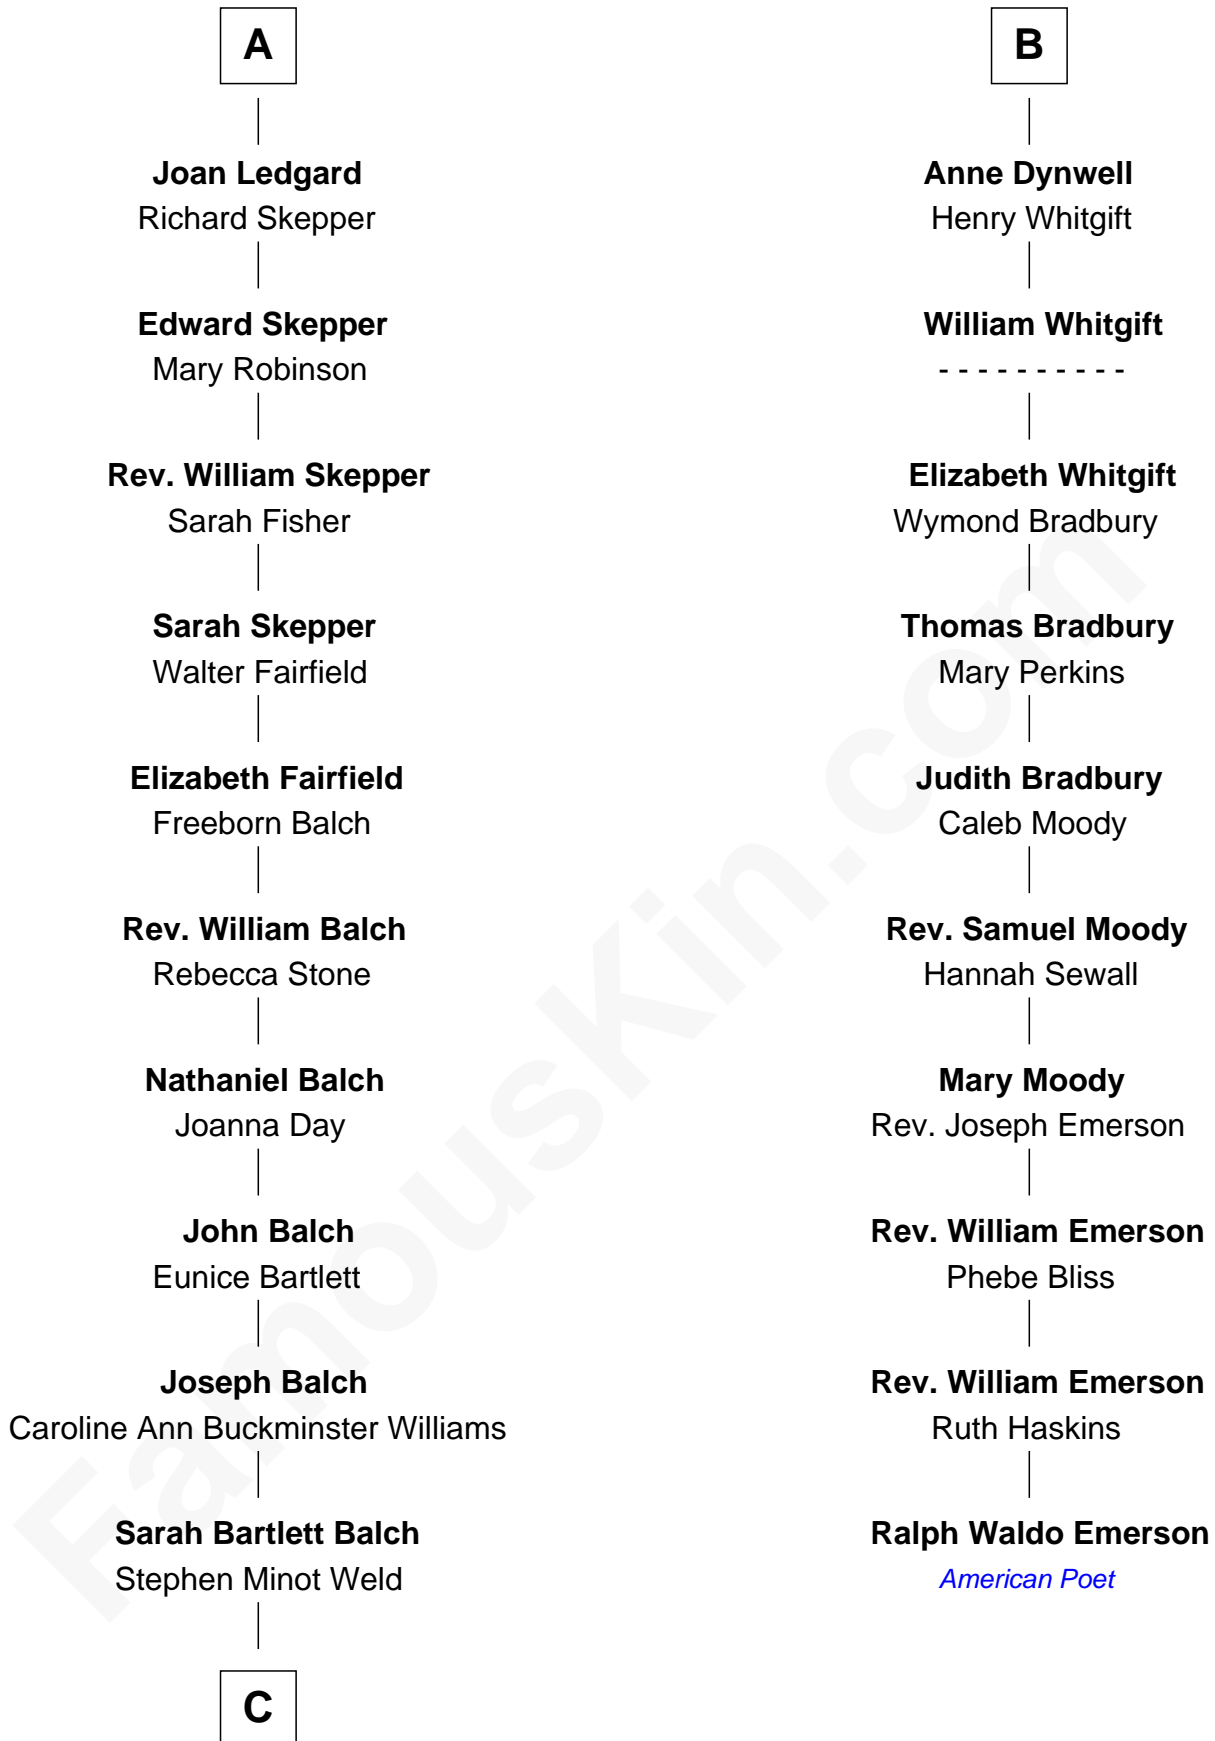

FamousKin.com Relationship Chart of

Tuesday Weld

TV and Movie Actress

16th cousin 4 times removed of

Ralph Waldo Emerson

American Poet

C

Stephen Minot Weld

Eloise Rodman

Edward Motley Weld

Sarah Lothrop King

Lothrop Motley Weld

Yosene Balfour Ker

Tuesday Weld

TV and Movie Actress

FamousKin.com