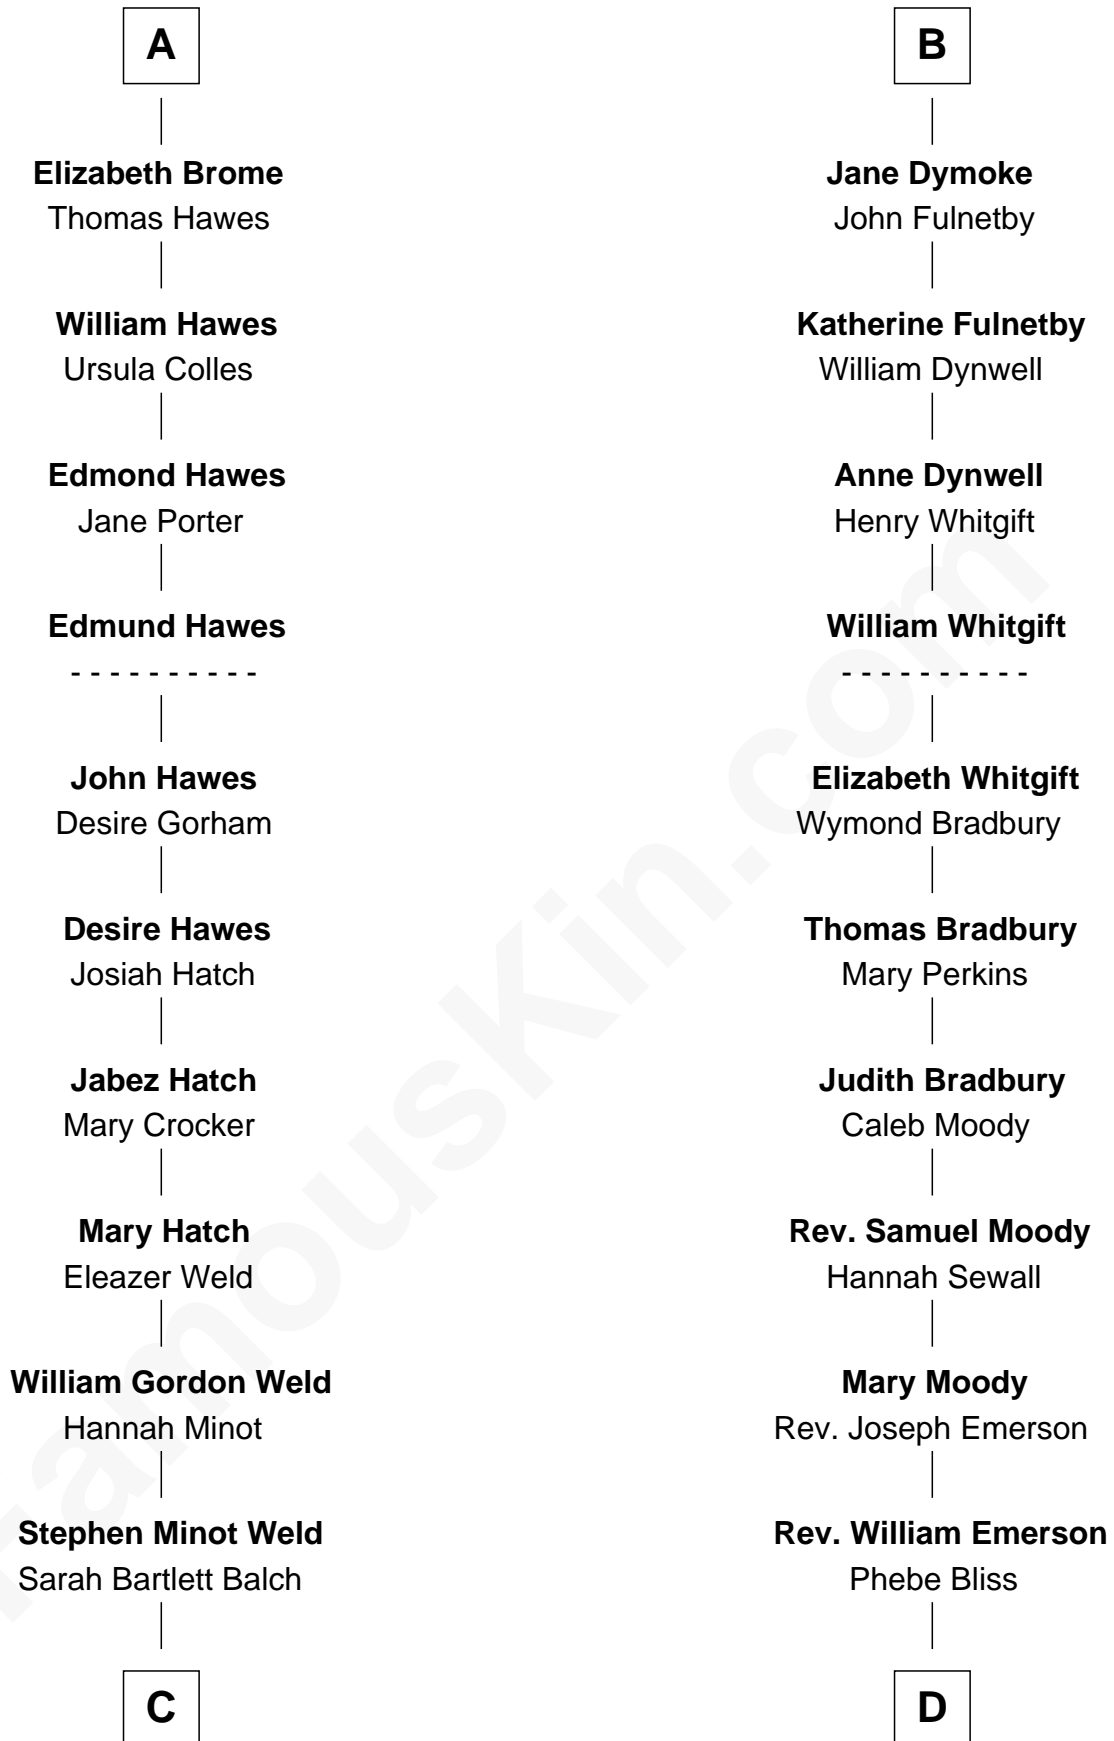

# FamousKin.com Relationship Chart of

**Tuesday Weld**

*TV and Movie Actress*

18th cousin 2 times removed of

**Ralph Waldo Emerson**

*American Poet*

**Sir Robert de Ros**

Isabel de Aubeney

FamousKin.com