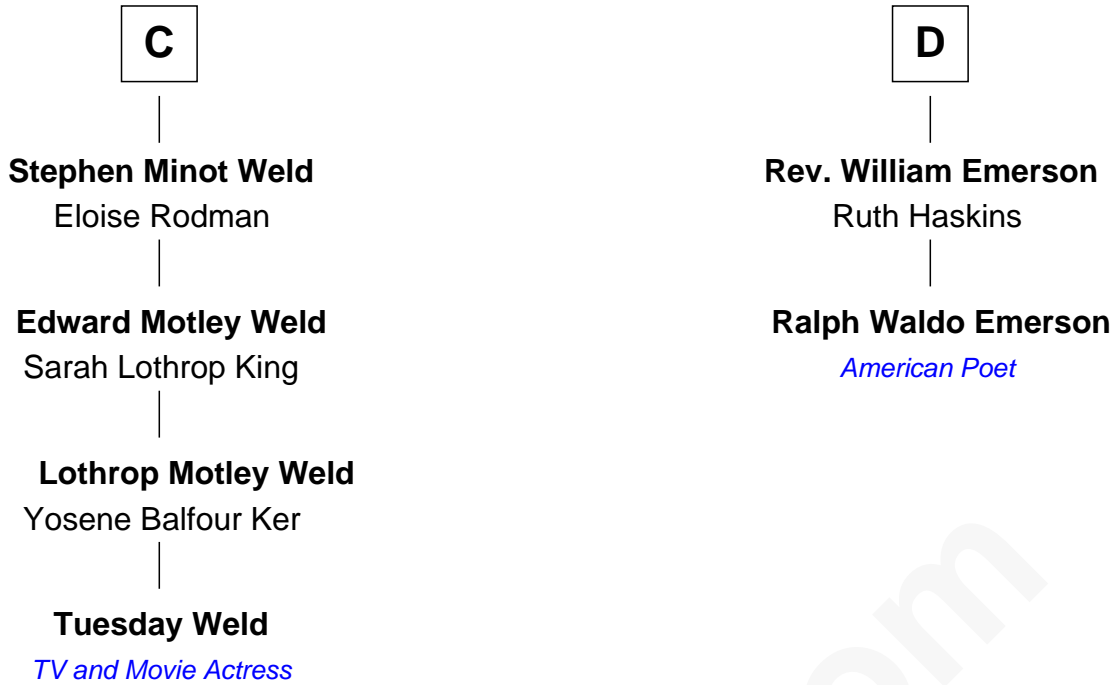

# FamousKin.com Relationship Chart of

**Tuesday Weld**

*TV and Movie Actress*

18th cousin 2 times removed of

**Ralph Waldo Emerson**

*American Poet*

**Sir Robert de Ros**

Isabel de Aubeney

FamousKin.com