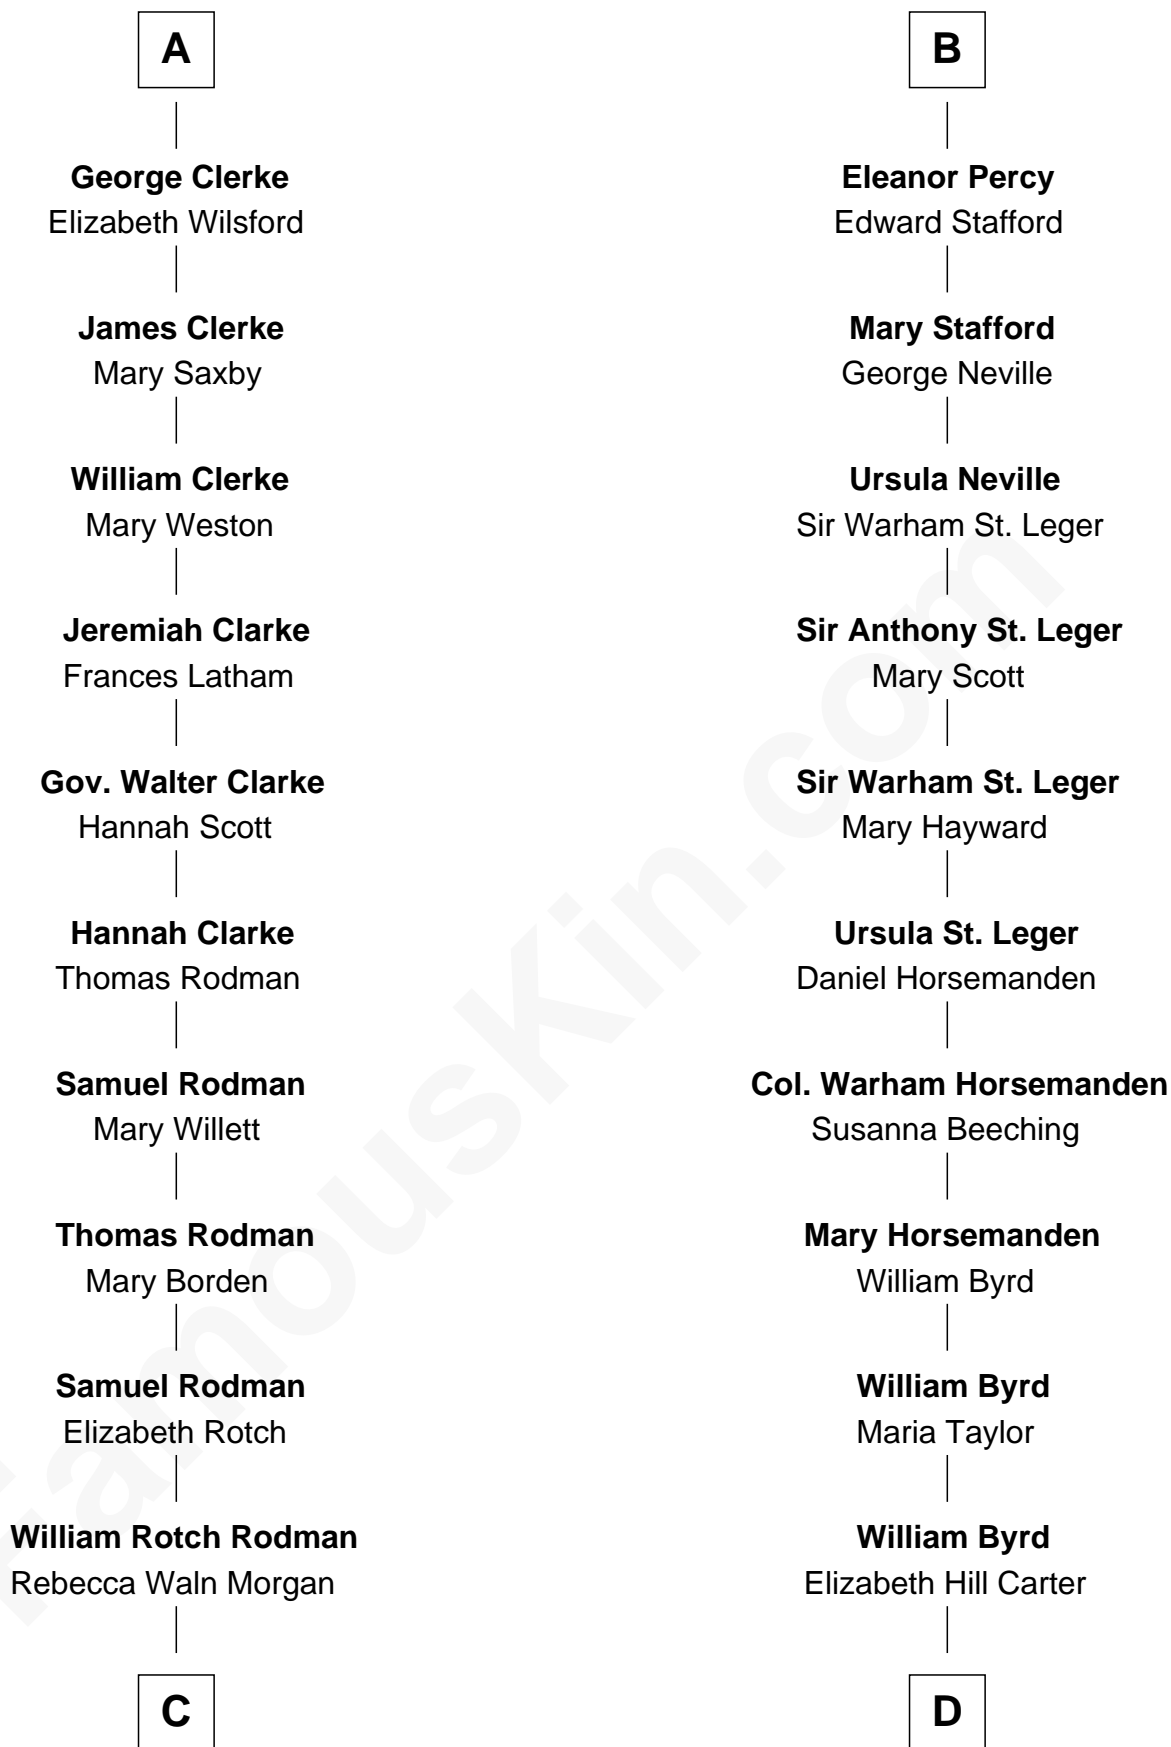

FamousKin.com Relationship Chart of

Tuesday Weld

TV and Movie Actress

21st cousin of

Admiral Richard Byrd

Polar Explorer

Sir Thebaud de Verdun

*with wife
Elizabeth de Clare*

Elizabeth Bromwich

Sir Thomas Ferrers

Elizabeth Freville

Sir Walter Devereux

Elizabeth Merbery

Sir Henry Ferrers

Margaret Heckstall

Anne Devereux

William Herbert

Elizabeth Ferrers

James Clerke

Maud Herbert

Henry Percy

A

B

C

Alfred Rodman
Anna Lothrop Motley

Eloise Rodman
Stephen Minot Weld

Edward Motley Weld
Sarah Lothrop King

Lothrop Motley Weld
Yosene Balfour Ker

Tuesday Weld
TV and Movie Actress

D

Thomas Taylor Byrd
Mary Armistead