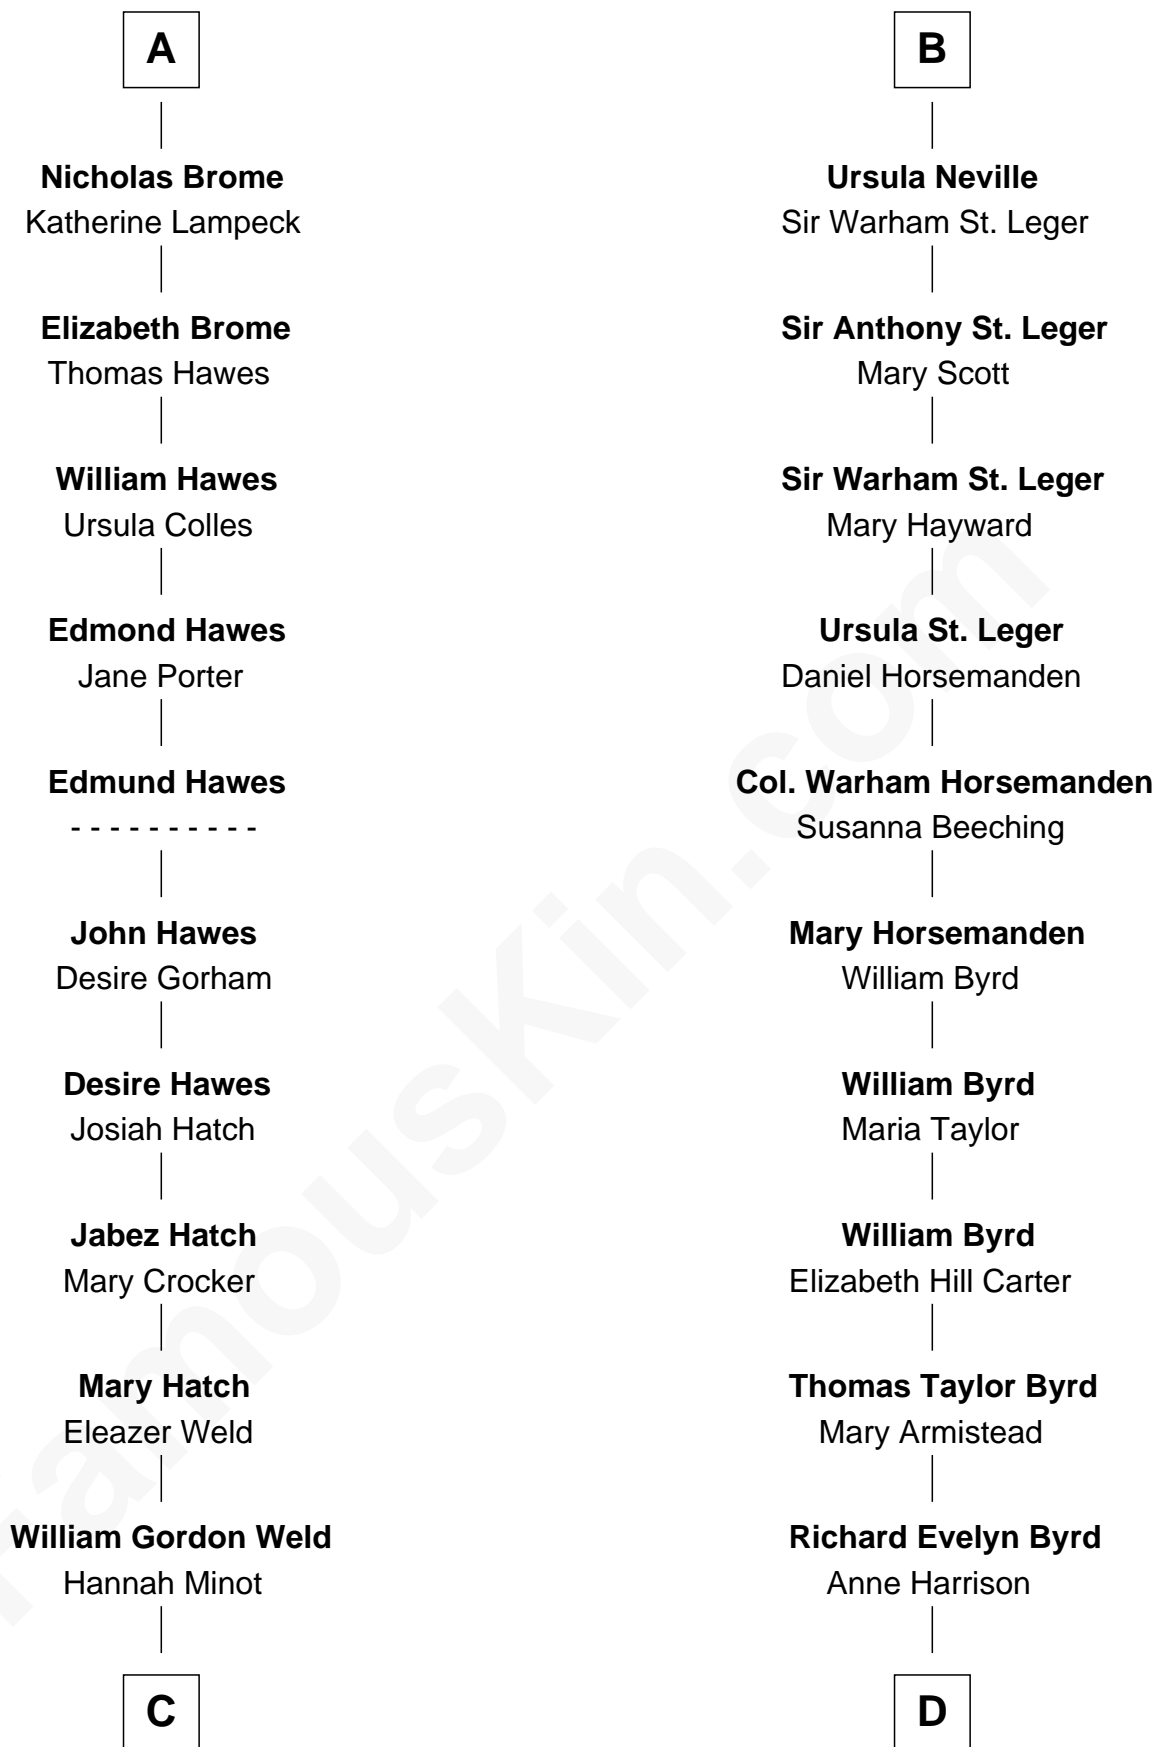

FamousKin.com

Relationship Chart of

Tuesday Weld

TV and Movie Actress

19th cousin 2 times removed of

Admiral Richard Byrd

Polar Explorer

Sir James de Audley

Sir Edward Neville

Elizabeth de Beauchamp

Sir George Neville

Margaret Fenne

George Neville

Mary Stafford

B

C

Stephen Minot Weld
Sarah Bartlett Balch

Stephen Minot Weld
Eloise Rodman

Edward Motley Weld
Sarah Lothrop King

Lothrop Motley Weld
Yosene Balfour Ker

Tuesday Weld
TV and Movie Actress

D

Col. William Byrd
Jane Meriwether Rivers