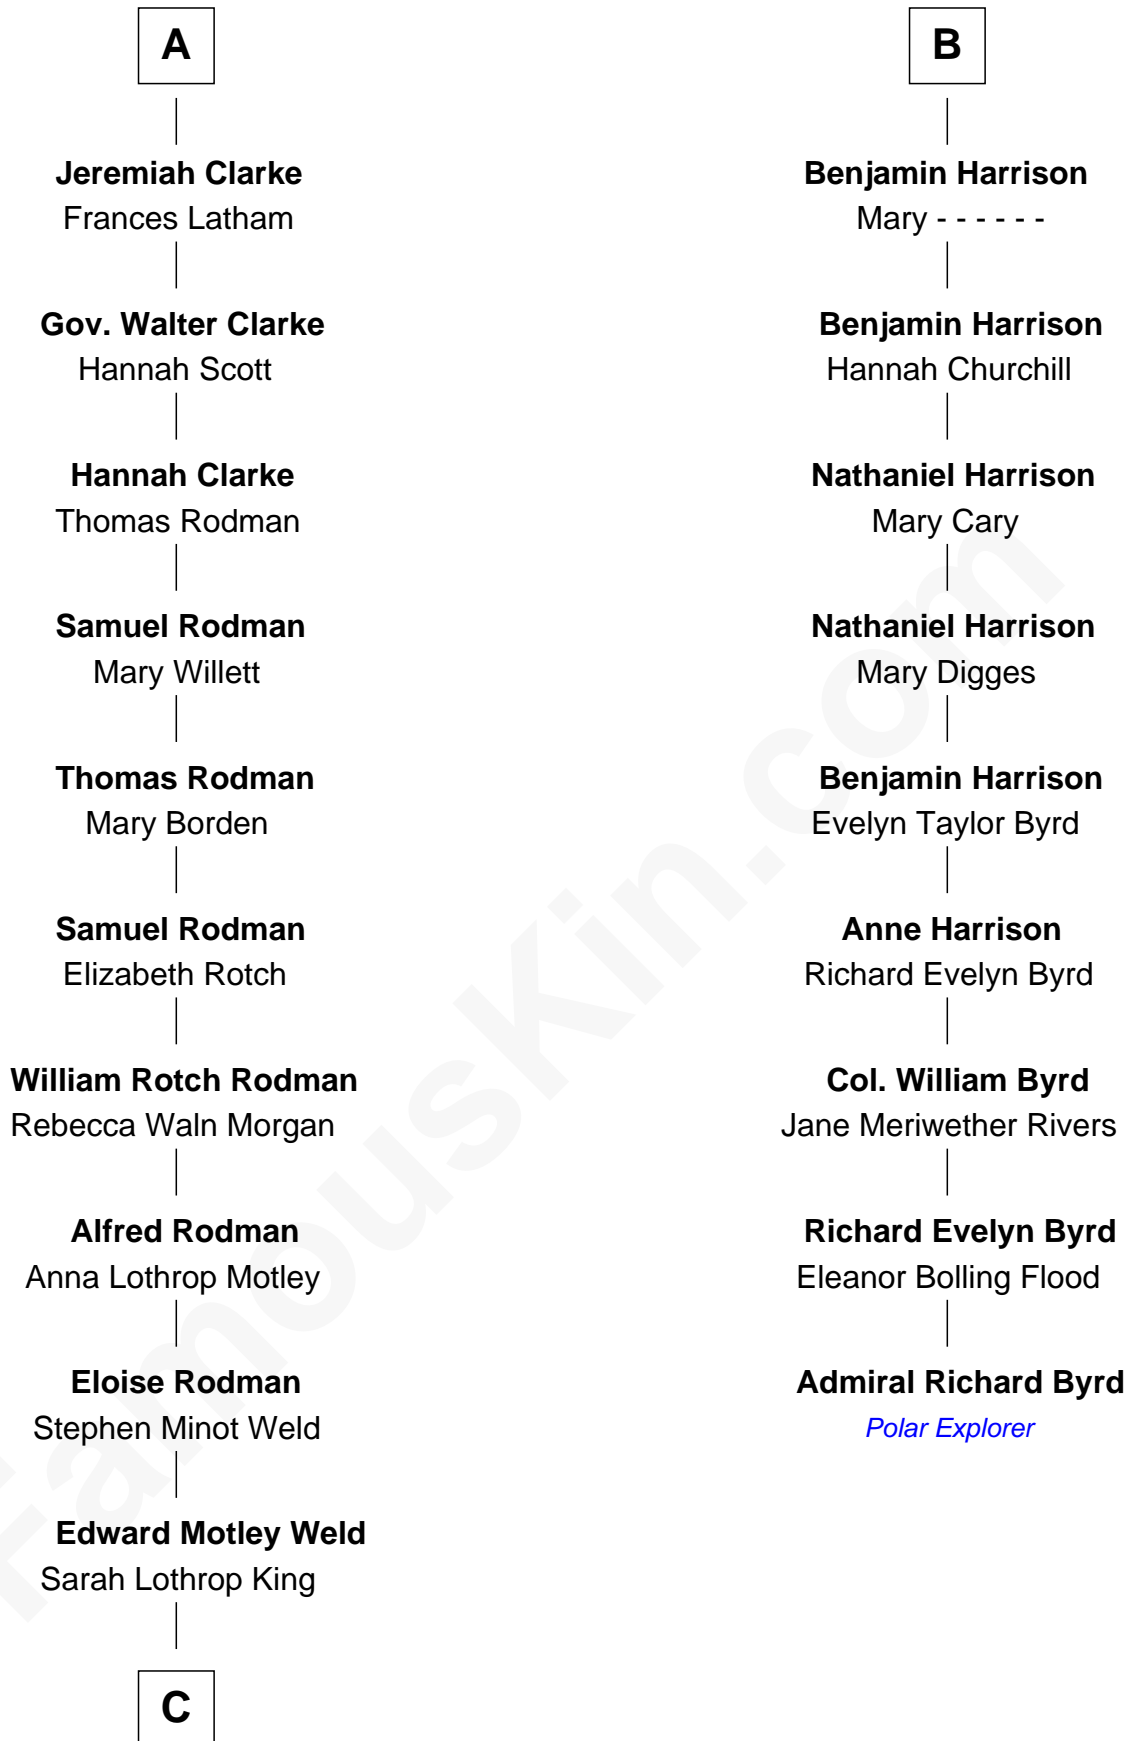

FamousKin.com Relationship Chart of

Tuesday Weld

TV and Movie Actress

15th cousin 3 times removed of

Admiral Richard Byrd

Polar Explorer

Stephen le Scrope

Margery de Welles

Maude le Scrope
Sir Baldwin Freville

Elizabeth Freville
Sir Thomas Ferrers

Sir Henry Ferrers
Margaret Heckstall

Elizabeth Ferrers
James Clerke

George Clerke
Elizabeth Wilsford

James Clerke
Mary Saxby

William Clerke
Mary Weston

A

John le Scrope
Elizabeth Chaworth

Elizabeth le Scrope
Sir Henry le Scrope

Margaret Scrope
John Bernard

John Bernard
Margaret Daundelyn

John Bernard
Cecily Muscote

Francis Bernard
Alice Hazlewood

Elizabeth Bernard
Thomas Harrison

Probable

B

C

Lothrop Motley Weld

Yosene Balfour Ker

Tuesday Weld

TV and Movie Actress

FamousKin.com