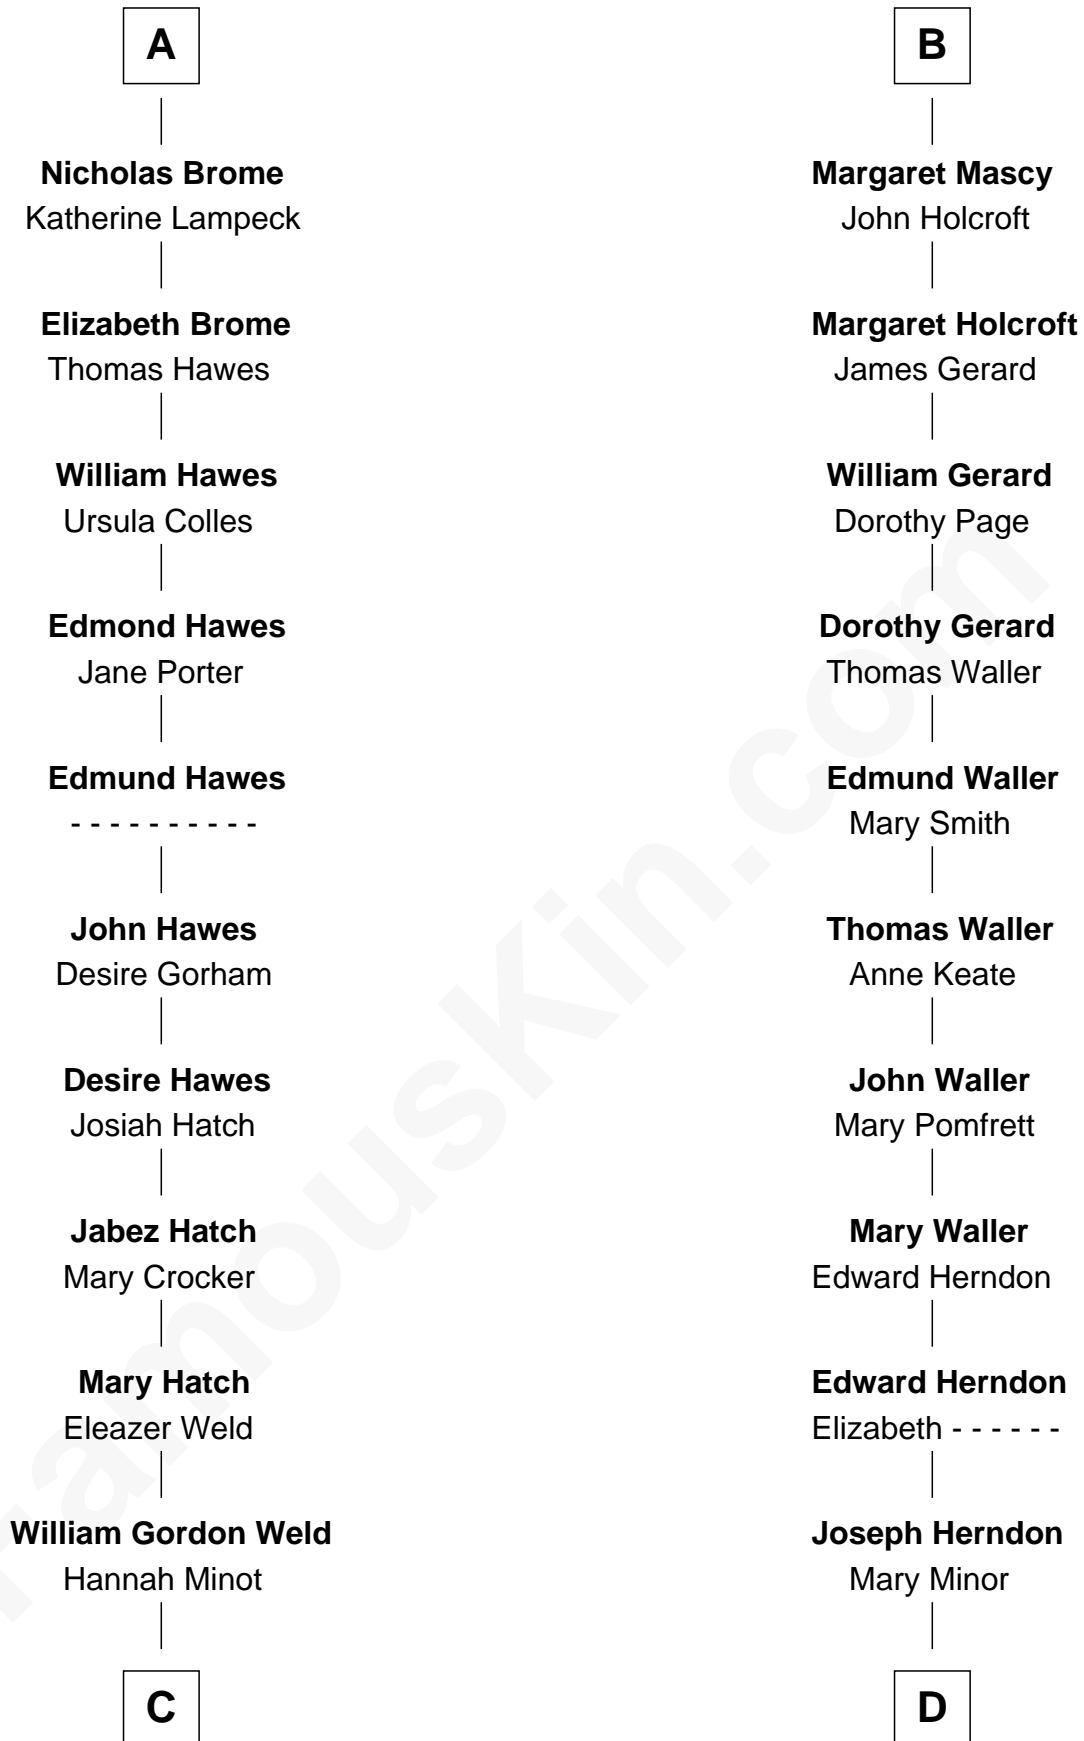

FamousKin.com Relationship Chart of

Tuesday Weld

TV and Movie Actress

19th cousin 2 times removed of

Ellen (Herndon) Arthur

Wife of President Chester A. Arthur

Sir William de Ros

Lucy FitzPiers

Elizabeth Standish

Sir John Boteler

Isabel Harington

Elizabeth Boteler

Hamon Mascy

B

C

Stephen Minot Weld
Sarah Bartlett Balch

Stephen Minot Weld
Eloise Rodman

Edward Motley Weld
Sarah Lothrop King

Lothrop Motley Weld
Yosene Balfour Ker

Tuesday Weld
TV and Movie Actress

D

Dabney Herndon
Elizabeth Hull

Capt. William Lewis Herndon
Frances Elizabeth Hansborough