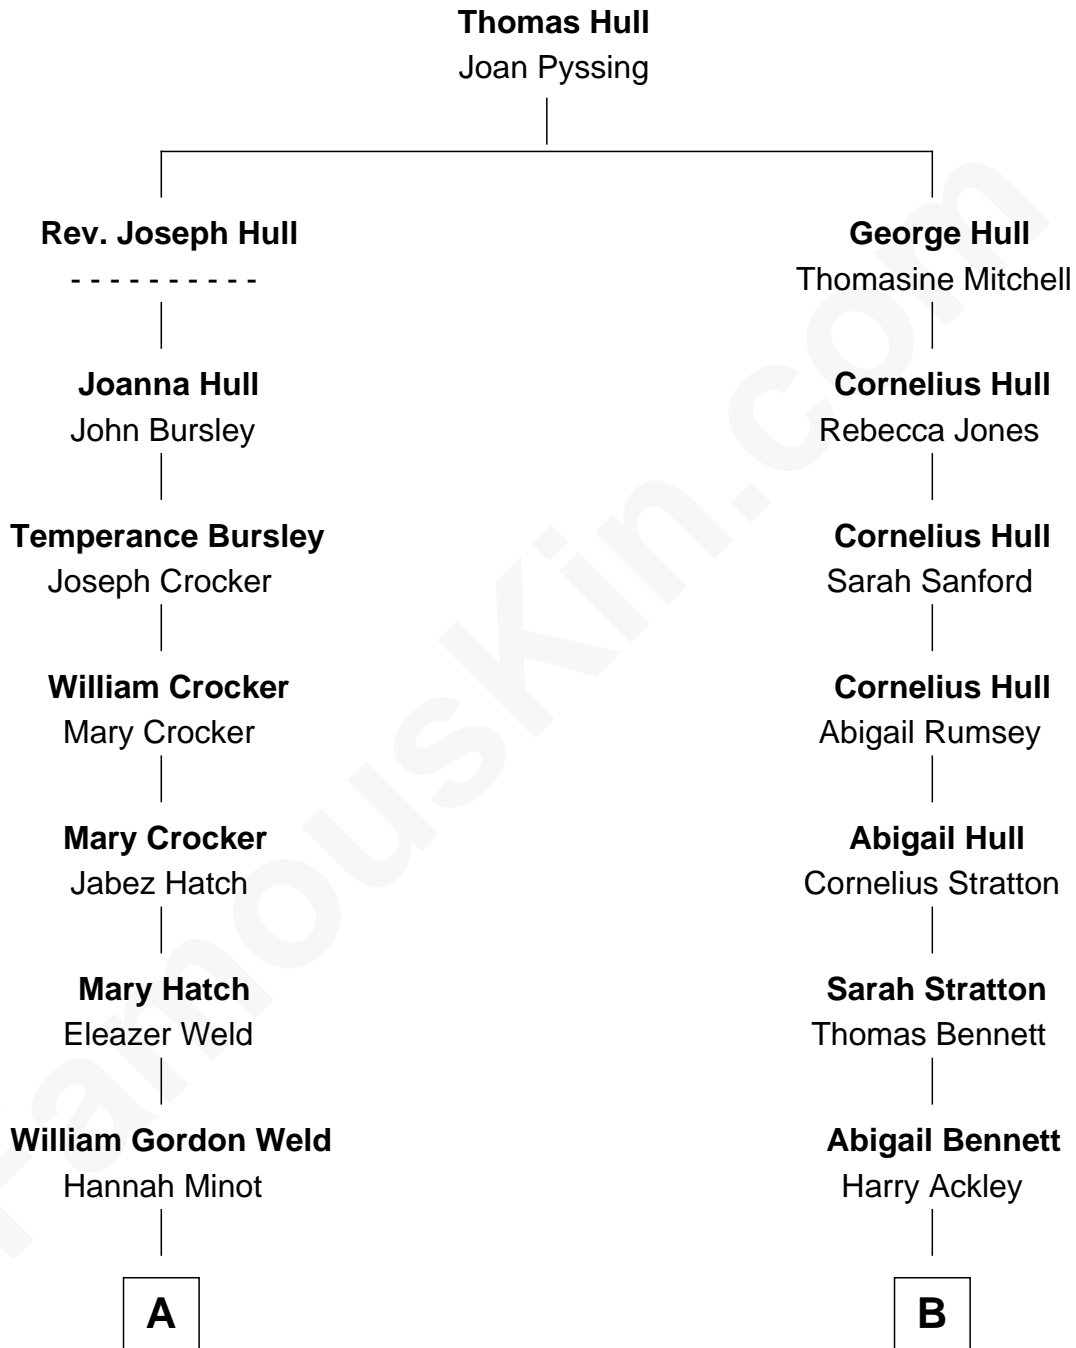

FamousKin.com Relationship Chart of

Tuesday Weld

TV and Movie Actress

11th cousin 1 time removed of

Sydney Biddle Barrows

Mayflower Madam

A

Stephen Minot Weld
Sarah Bartlett Balch

Stephen Minot Weld
Eloise Rodman

Edward Motley Weld
Sarah Lothrop King

Lothrop Motley Weld
Yosene Balfour Ker

Tuesday Weld
TV and Movie Actress

B

Lorenzo Ackley
Emma Arabella Bosworth

Helen Eva Ackley
William Gildersleeve Parke