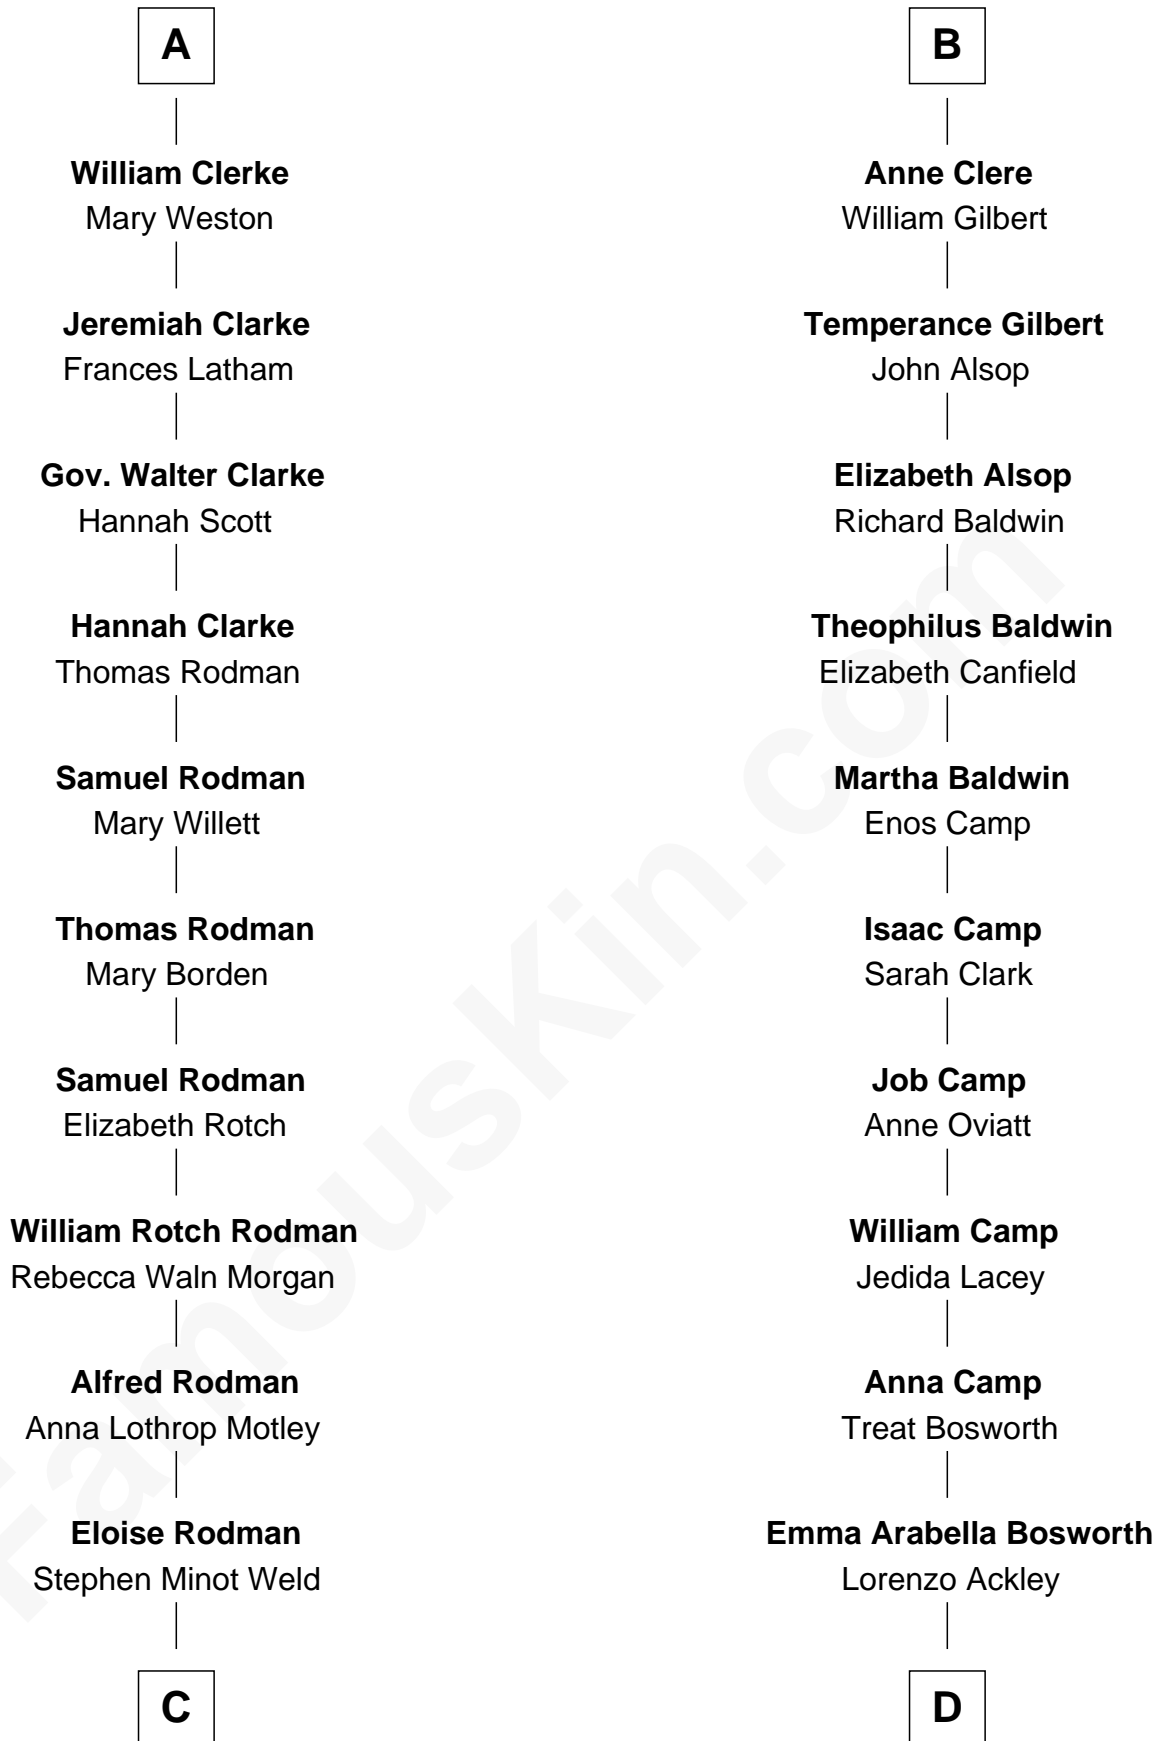

FamousKin.com Relationship Chart of

Tuesday Weld

TV and Movie Actress

19th cousin 2 times removed of

Sydney Biddle Barrows

Mayflower Madam

John de Welles

Maud de Roos

Sir Robert Clere

Sir John Clere

Anne Tyrrell

Sir Edmund Clere

Frances Fulmerston

B

C

Edward Motley Weld

Sarah Lothrop King

Lothrop Motley Weld

Yosene Balfour Ker

Tuesday Weld

TV and Movie Actress

D

Helen Eva Ackley

William Gildersleeve Parke