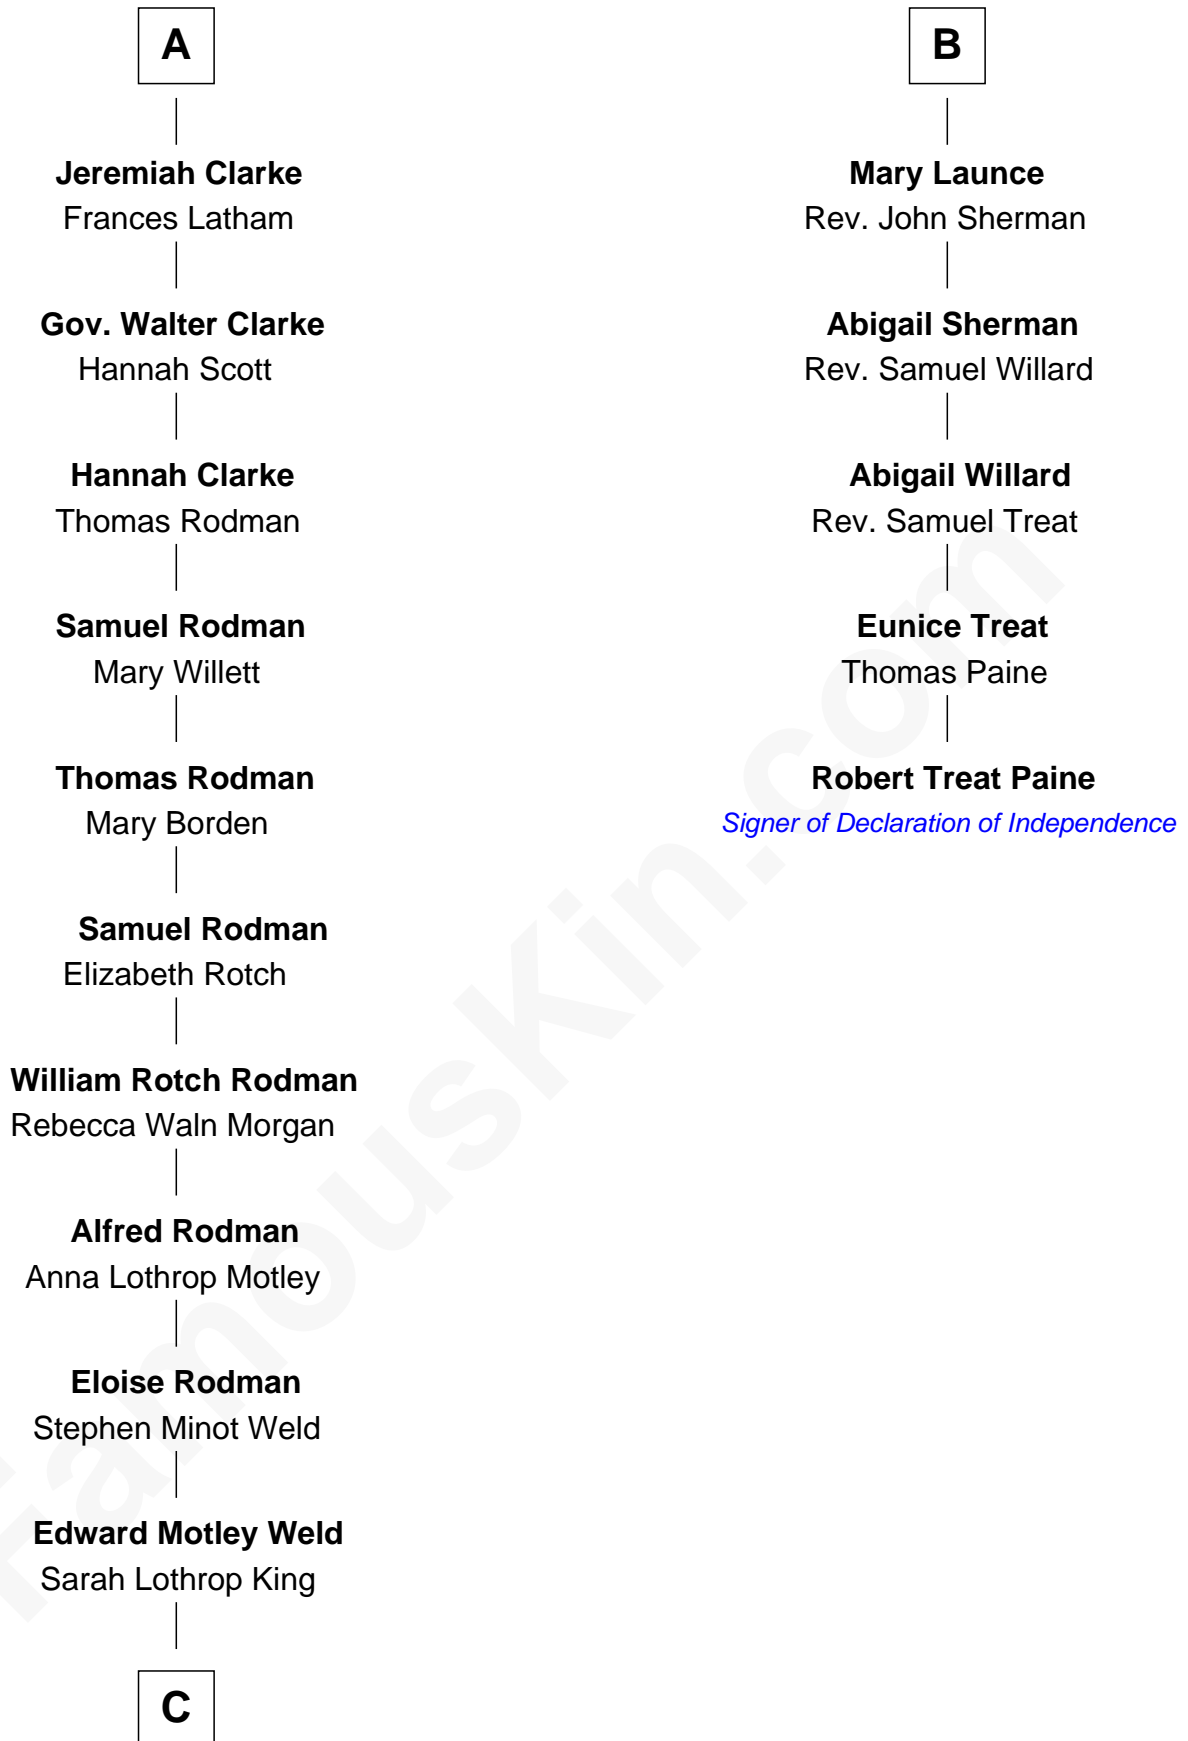

# FamousKin.com Relationship Chart of

**Tuesday Weld**

*TV and Movie Actress*

11th cousin 7 times removed of

**Robert Treat Paine**

*Signer of the Declaration of Independence*

**Stephen le Scrope**

Margery de Welles

**George Clerke**

Elizabeth Wilsford

**James Clerke**

Mary Saxby

**William Clerke**

Mary Weston

**A**

**John le Scrope**

Mary Carew

**Sir Edward Darcy**

Elizabeth Astley

**Isabella Darcy**

John Launce

**B**

**C**

—  
**Lothrop Motley Weld**

Yosene Balfour Ker

—  
**Tuesday Weld**

*TV and Movie Actress*

FamousKin.com