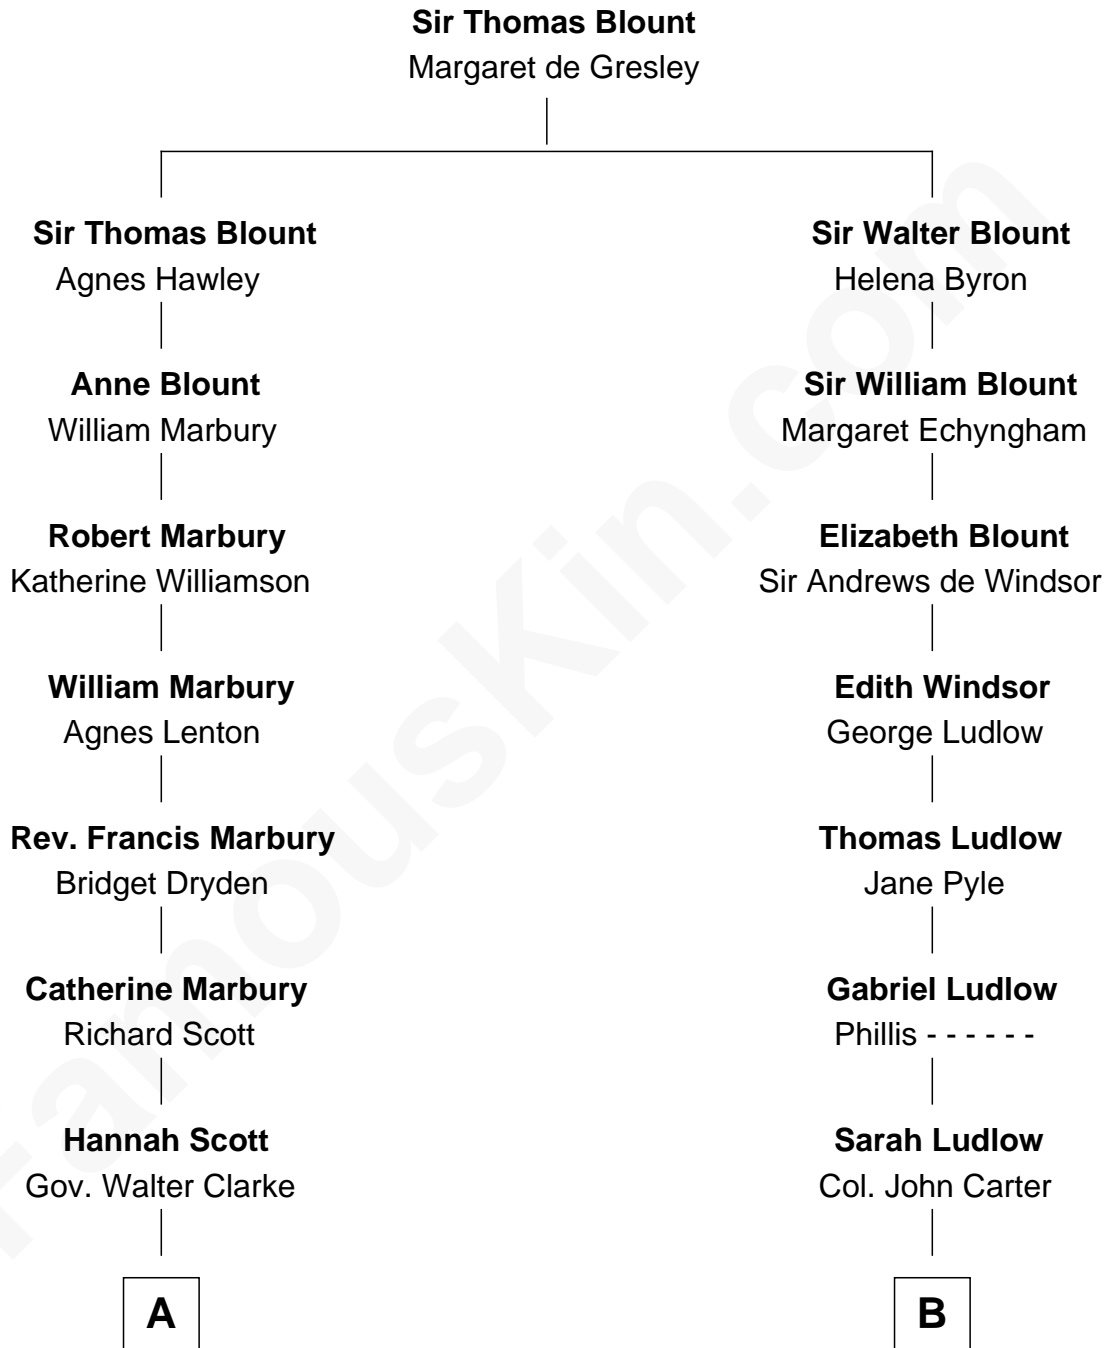

# FamousKin.com Relationship Chart of

**Tuesday Weld**

*TV and Movie Actress*

10th cousin 6 times removed of

**Thomas Nelson**

*Signer of the Declaration of Independence*

**A**

**Hannah Clarke**  
Thomas Rodman

**Samuel Rodman**  
Mary Willett

**Thomas Rodman**  
Mary Borden

**Samuel Rodman**  
Elizabeth Rotch

**William Rotch Rodman**  
Rebecca Waln Morgan

**Alfred Rodman**  
Anna Lothrop Motley

**Eloise Rodman**  
Stephen Minot Weld

**Edward Motley Weld**  
Sarah Lothrop King

**Lothrop Motley Weld**  
Yosene Balfour Ker

**Tuesday Weld**  
*TV and Movie Actress*

**B**

**Col. Robert Carter**  
Judith Armistead

**Elizabeth Carter**  
Nathaniel Burwell