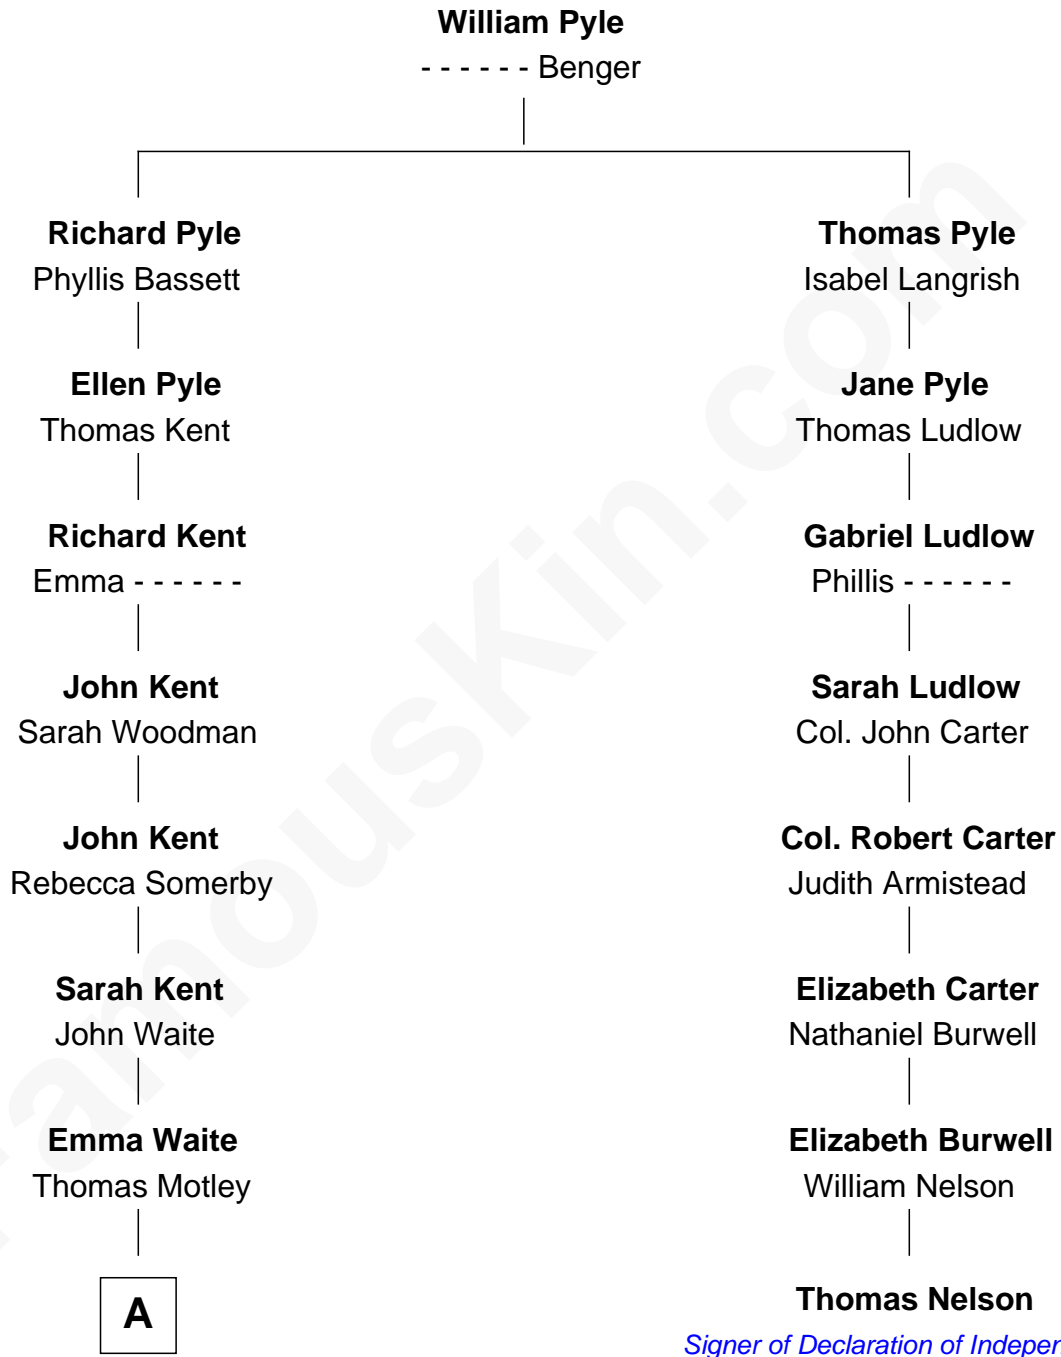

FamousKin.com Relationship Chart of

Tuesday Weld

TV and Movie Actress

7th cousin 5 times removed of

Thomas Nelson

Signer of the Declaration of Independence

A

—
Thomas Motley

Anna Lothrop

—
Anna Lothrop Motley

Alfred Rodman

—
Eloise Rodman

Stephen Minot Weld

—
Edward Motley Weld

Sarah Lothrop King

—
Lothrop Motley Weld

Yosene Balfour Ker

—
Tuesday Weld

TV and Movie Actress