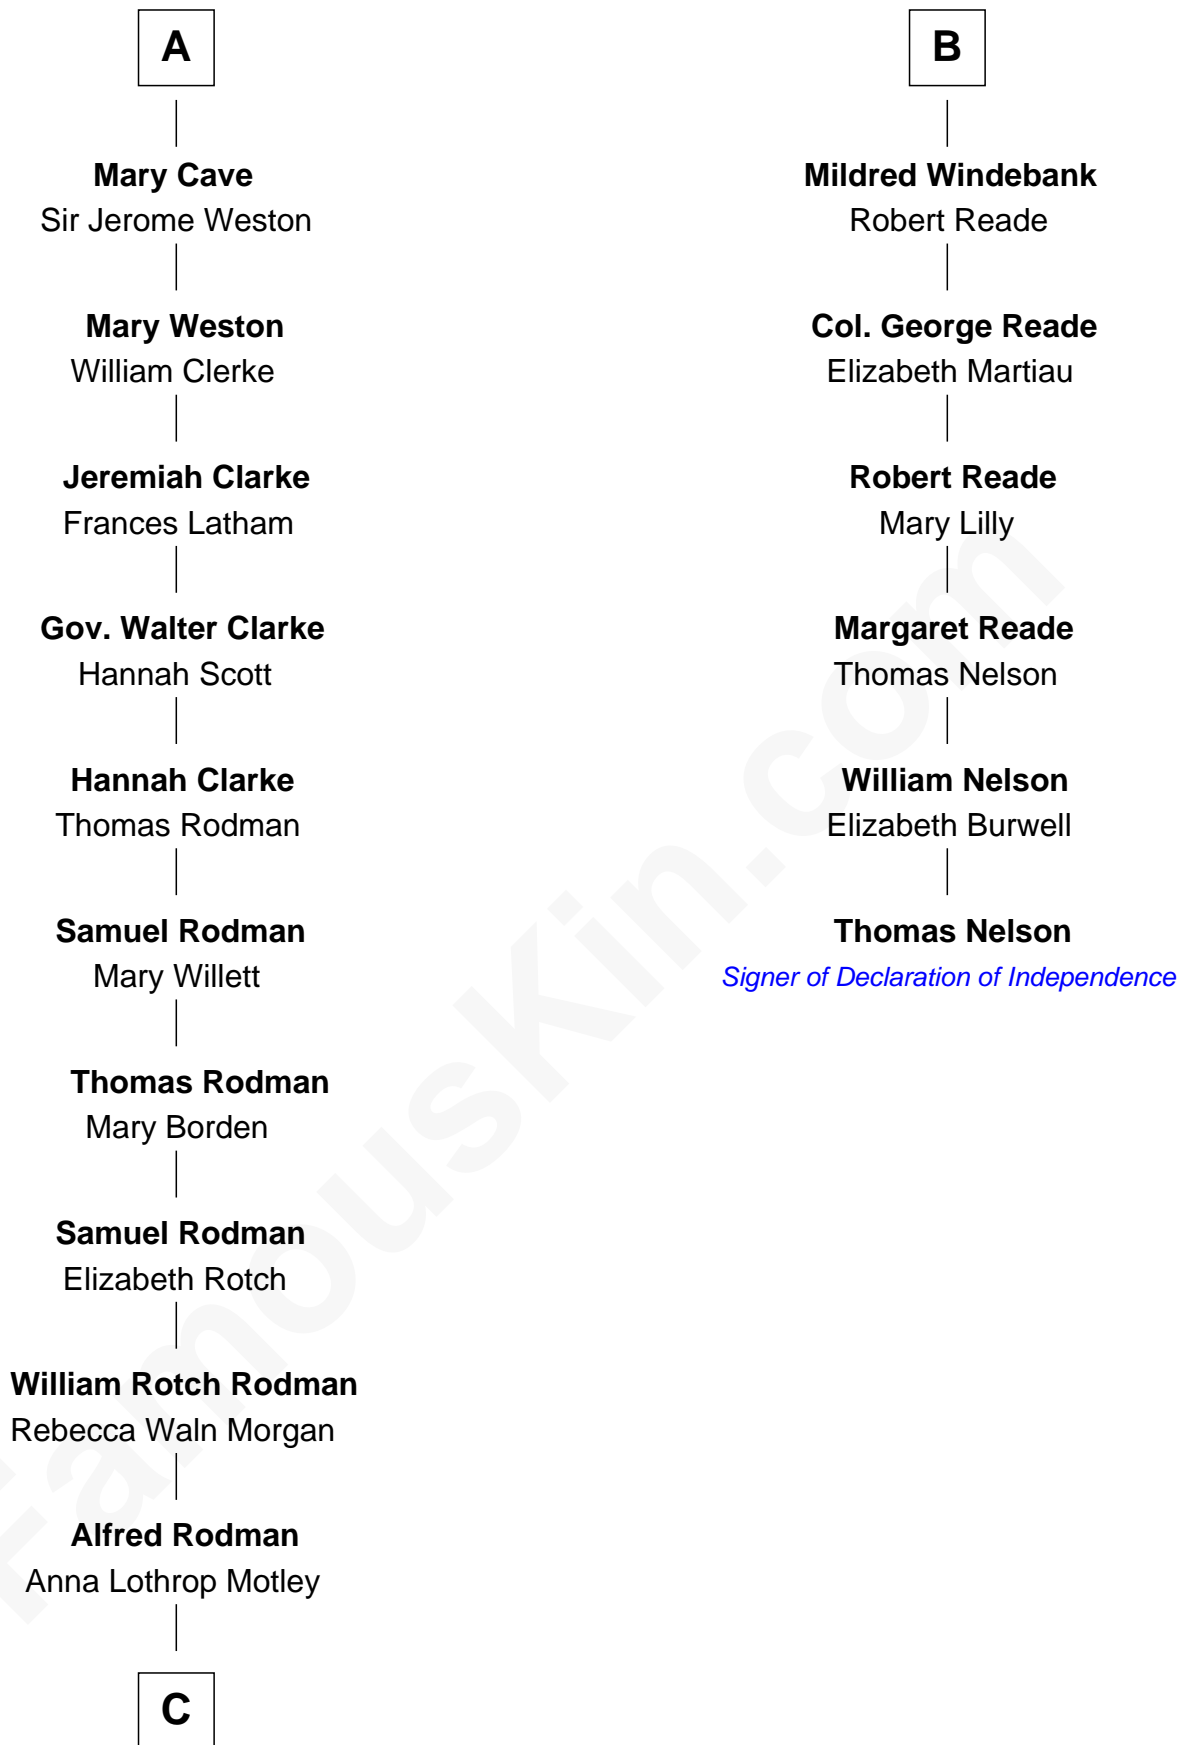

FamousKin.com

Relationship Chart of

Tuesday Weld

TV and Movie Actress

12th cousin 8 times removed of

Thomas Nelson

Signer of the Declaration of Independence

C

Eloise Rodman
Stephen Minot Weld

Edward Motley Weld
Sarah Lothrop King

Lothrop Motley Weld
Yosene Balfour Ker

Tuesday Weld
TV and Movie Actress

FamousKin.com