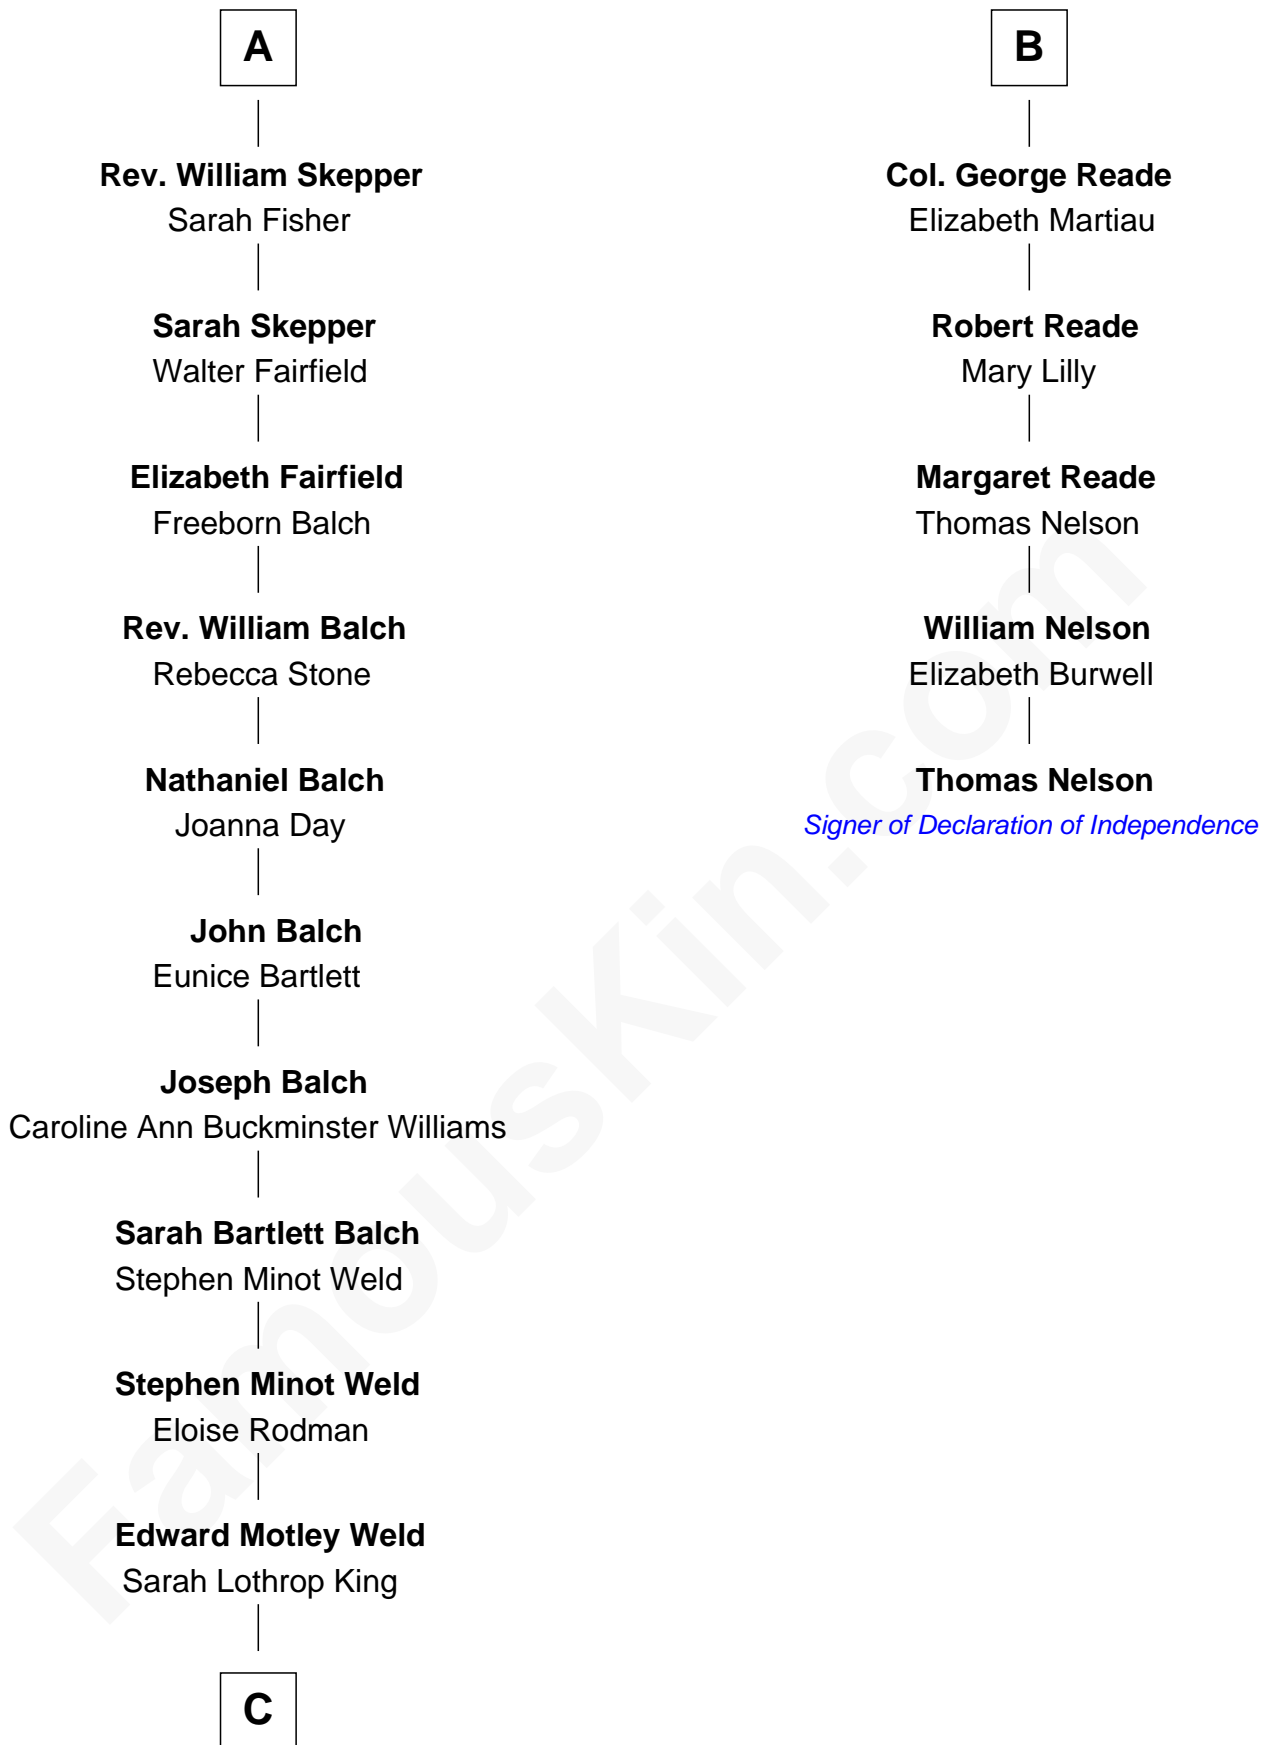

FamousKin.com Relationship Chart of

Tuesday Weld

TV and Movie Actress

11th cousin 7 times removed of

Thomas Nelson

Signer of the Declaration of Independence

Sir Henry Percy
Elizabeth Mortimer

Elizabeth Percy
Sir John Clifford

Mary Clifford
Sir Philip Wentworth

Elizabeth Wentworth
Sir Martin de la See

Joan de la See
Sir Piers Hildyard

Isabel Hildyard
Ralph Legard

Joan Ledgard
Richard Skepper

Edward Skepper
Mary Robinson

A

Sir Henry Percy
Eleanor Neville

Sir Henry Percy
Eleanor Poynings

Margaret Percy
Sir William Gascoigne

Elizabeth Gascoigne
Sir George Talboys

Anne Talboys
Sir Edward Dymoke

Frances Dymoke
Sir Thomas Windebank

Mildred Windebank
Robert Reade

B

C

—
Lothrop Motley Weld

Yosene Balfour Ker

—
Tuesday Weld

TV and Movie Actress

FamousKin.com