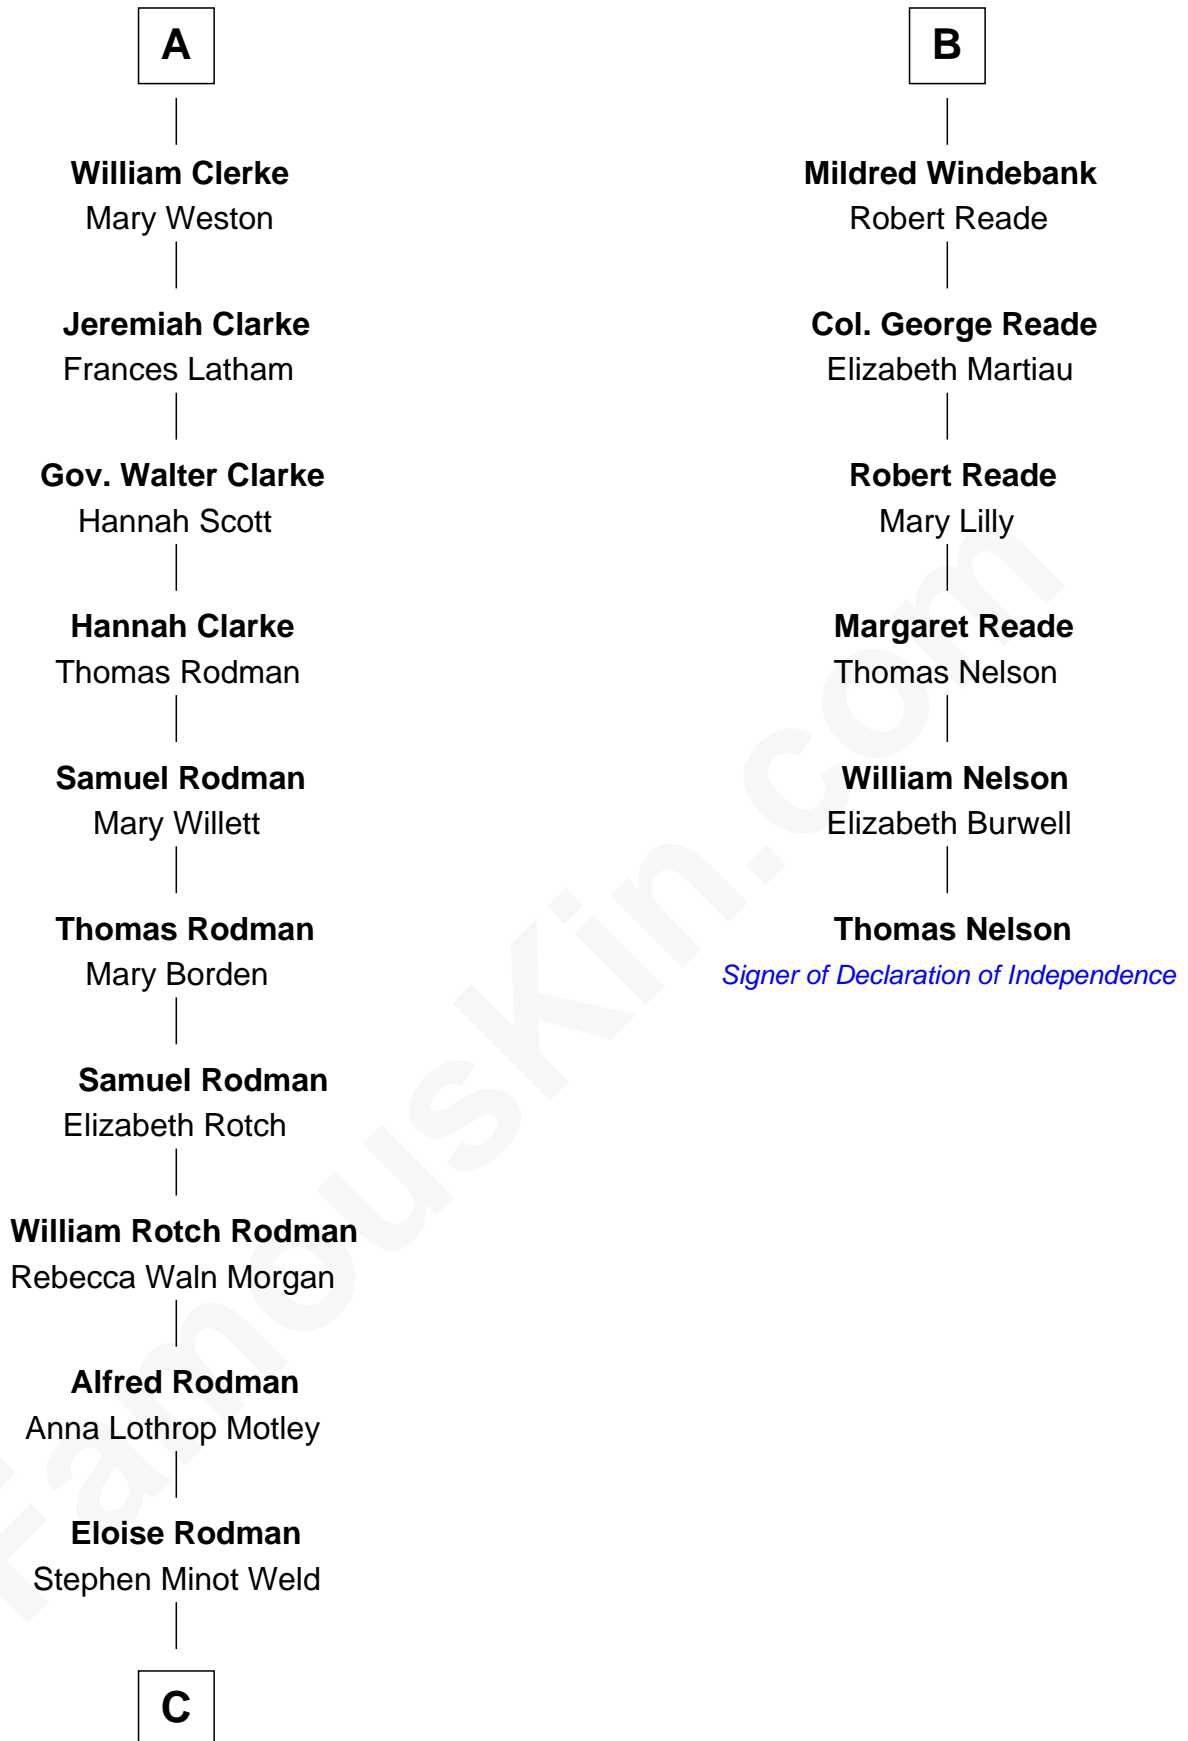

FamousKin.com Relationship Chart of

Tuesday Weld

TV and Movie Actress

12th cousin 7 times removed of

Thomas Nelson

Signer of the Declaration of Independence

John de Welles

Maud de Roos

Ann Sparrow

Sir Edward Dymoke

Anne Talboys

Frances Dymoke

Sir Thomas Windebank

B

C

Edward Motley Weld

Sarah Lothrop King

Lothrop Motley Weld

Yosene Balfour Ker

Tuesday Weld

TV and Movie Actress

FamousKin.com