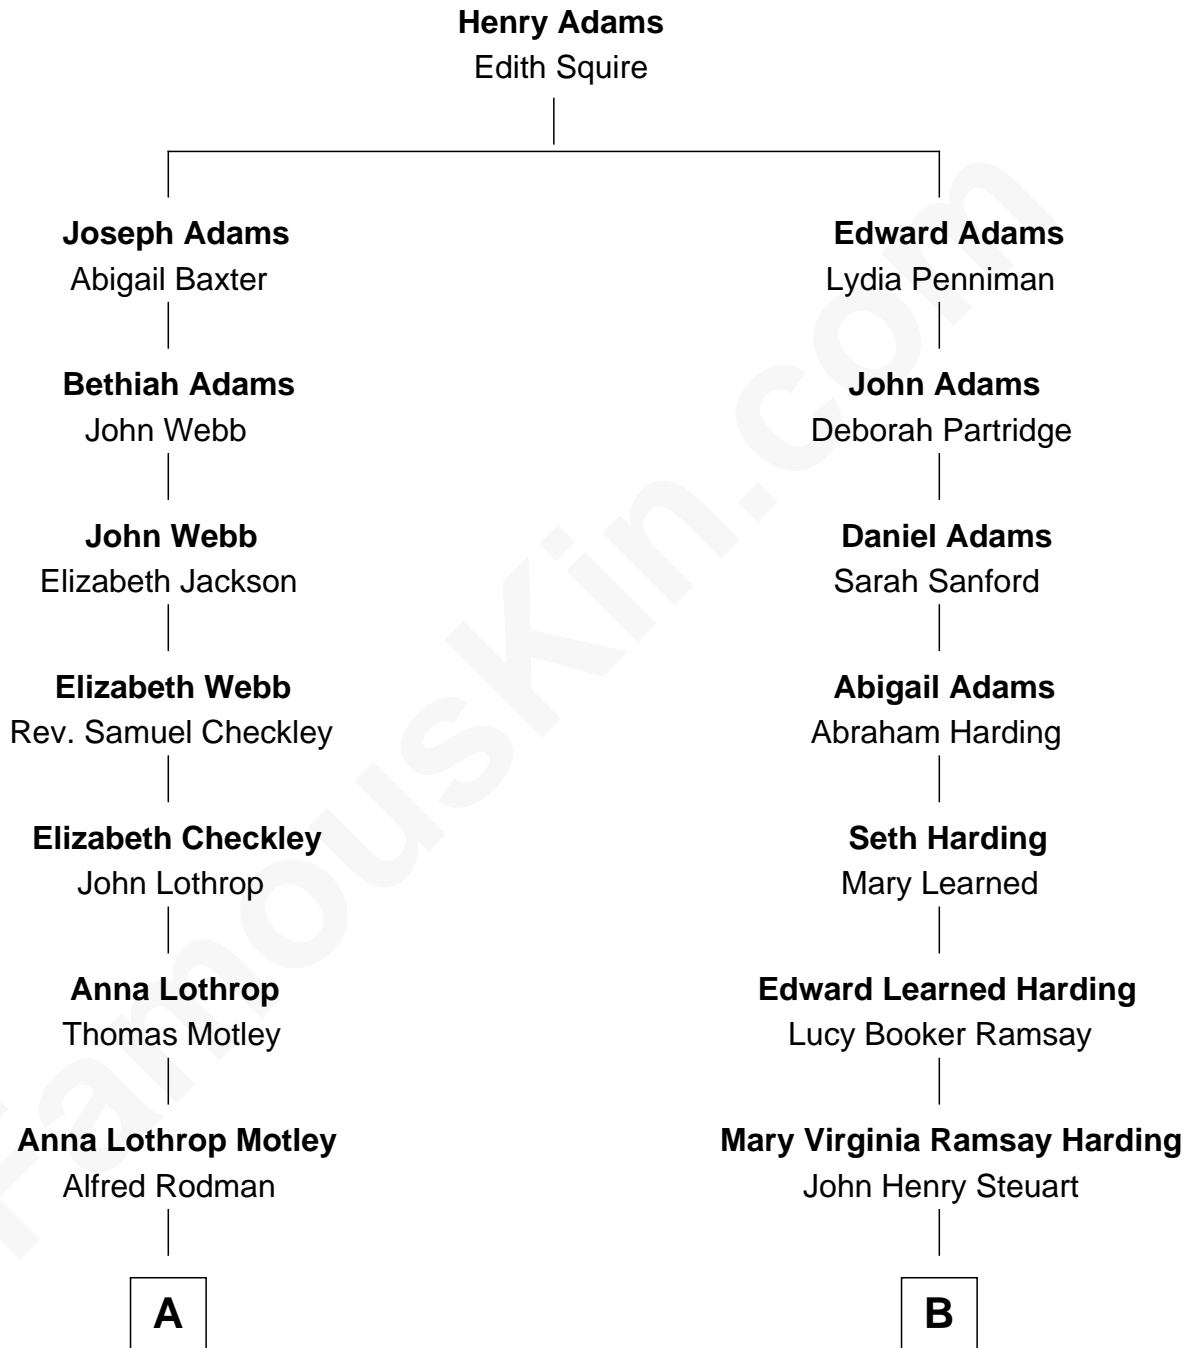

# FamousKin.com Relationship Chart of

**Tuesday Weld**

*TV and Movie Actress*

9th cousin 1 time removed of

**King Leka I**

*King of the Albanians*

**A**

**Eloise Rodman**  
Stephen Minot Weld

**Edward Motley Weld**  
Sarah Lothrop King

**Lothrop Motley Weld**  
Yosene Balfour Ker

**Tuesday Weld**  
*TV and Movie Actress*

**B**

**Gladys Virginia Steuart**  
Gyula Apponyi de Nagy Appony

**Géraldine Apponyi de Nagy Appony**  
Zog I, King of Albania

**King Leka I**  
*King of the Albanians*