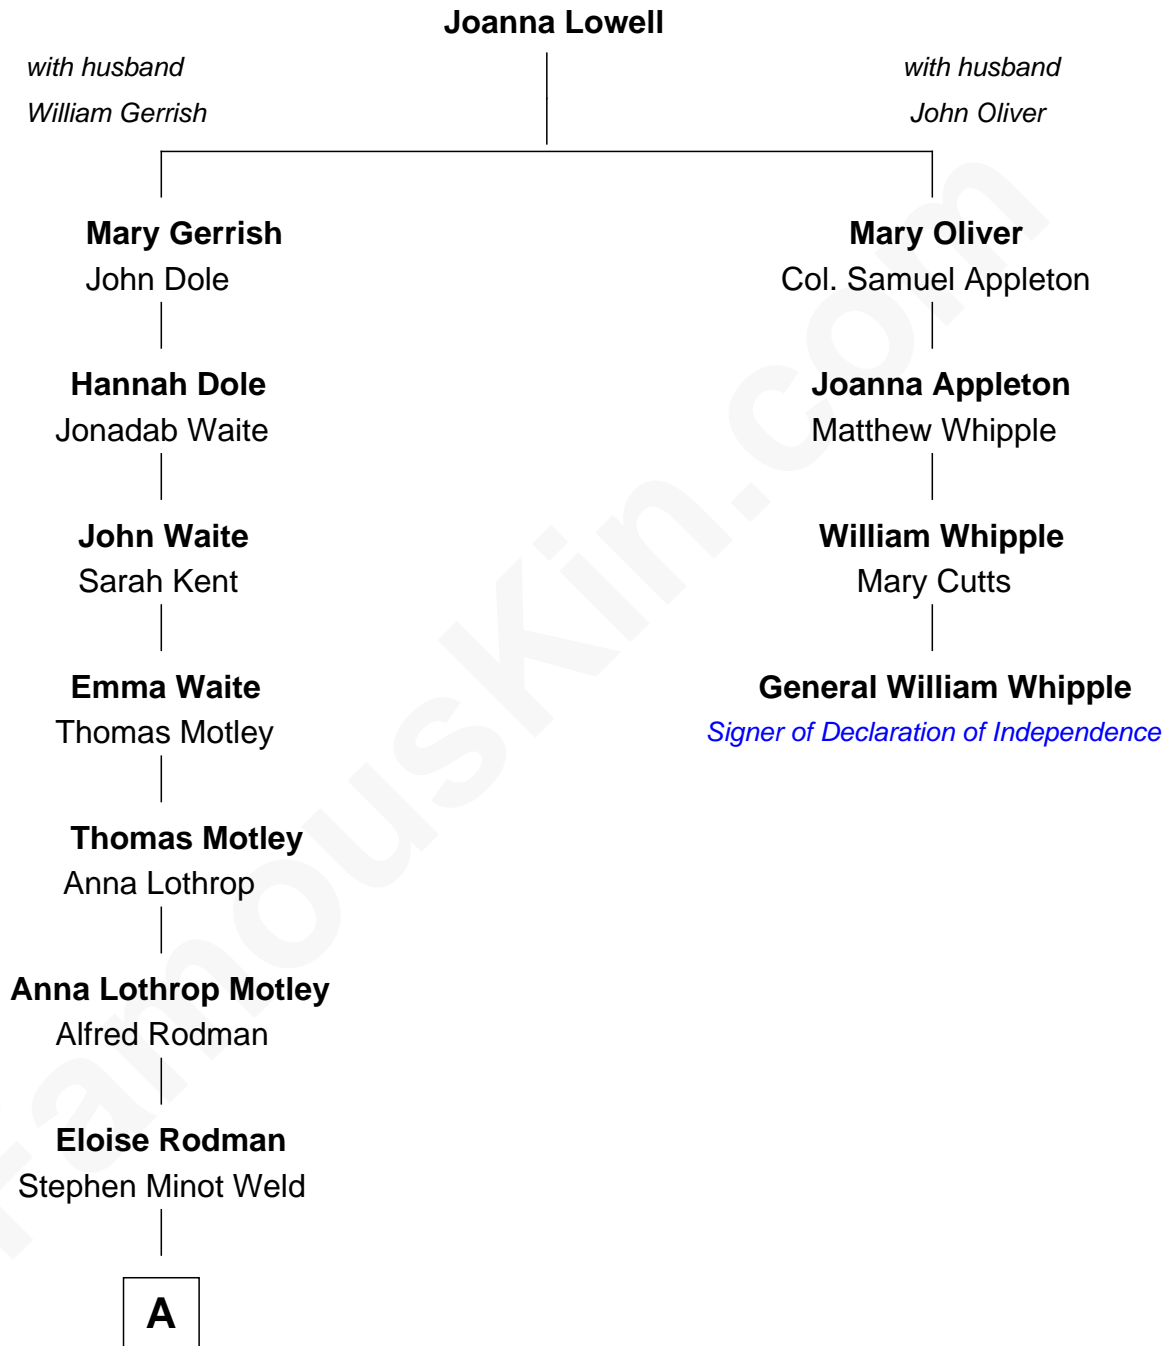

FamousKin.com Relationship Chart of

Tuesday Weld

TV and Movie Actress

3rd cousin 6 times removed of

General William Whipple

Signer of the Declaration of Independence

A

Edward Motley Weld

Sarah Lothrop King

Lothrop Motley Weld

Yosene Balfour Ker

Tuesday Weld

TV and Movie Actress

FamousKin.com