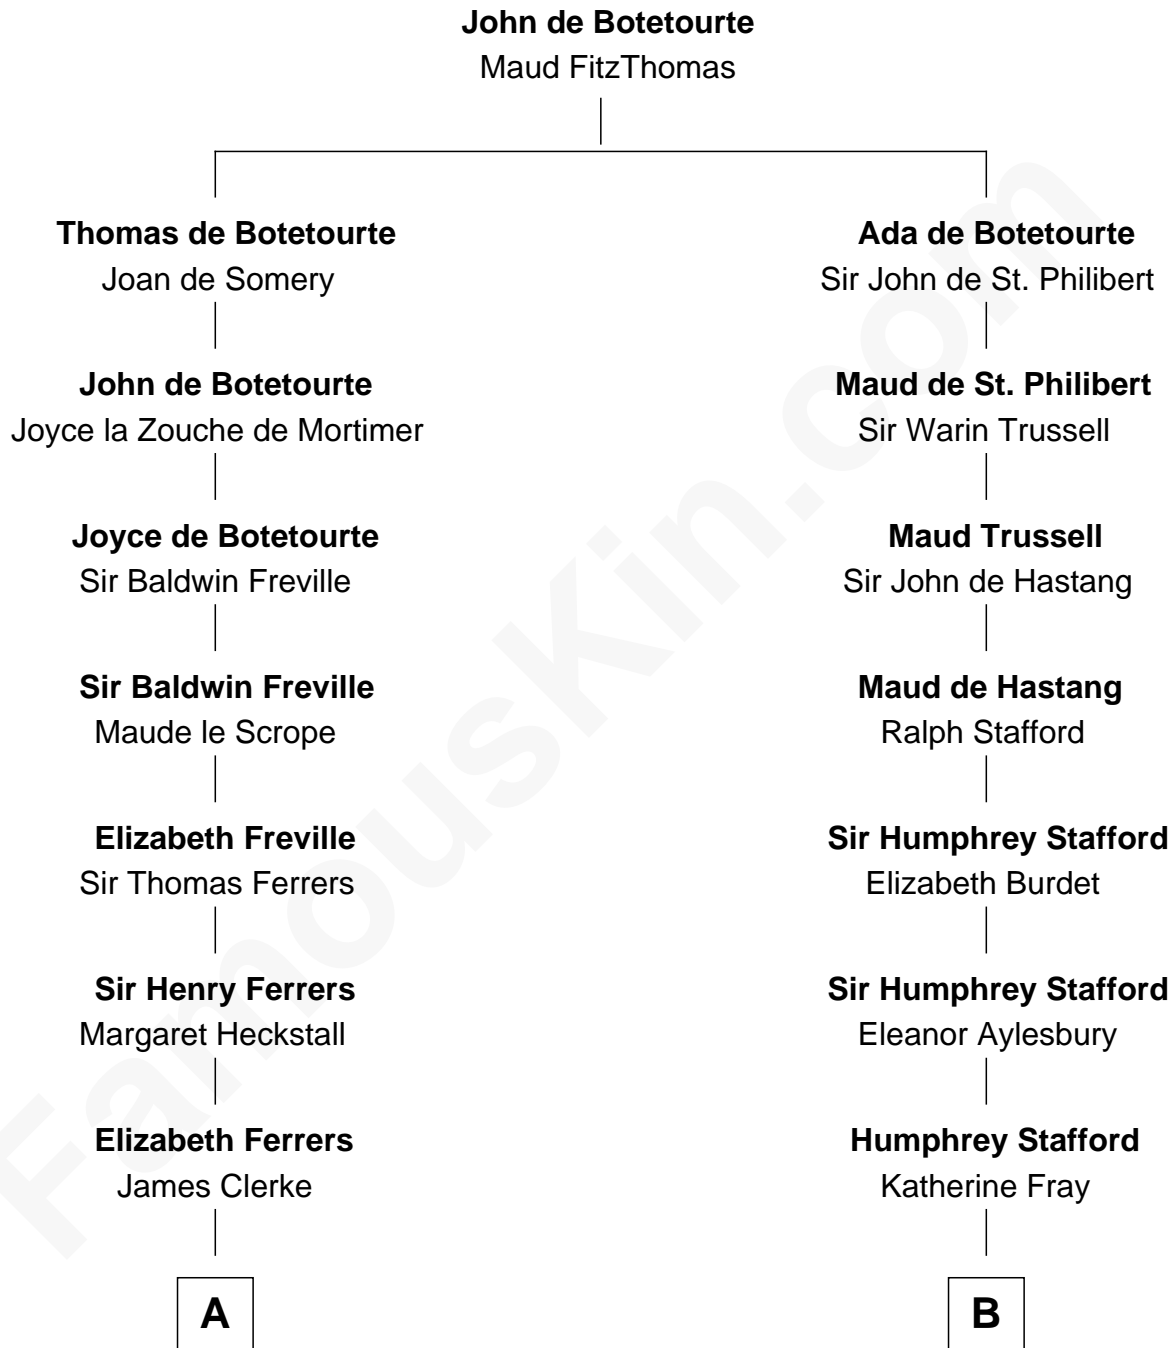

# FamousKin.com Relationship Chart of

**Tuesday Weld**

*TV and Movie Actress*

16th cousin 5 times removed of

**Robert Townsend**

*Member of the Culper Spy Ring during the American Revolution*

**C**

—  
**Alfred Rodman**  
Anna Lothrop Motley

—  
**Eloise Rodman**  
Stephen Minot Weld

—  
**Edward Motley Weld**  
Sarah Lothrop King

—  
**Lothrop Motley Weld**  
Yosene Balfour Ker

—  
**Tuesday Weld**  
*TV and Movie Actress*

FamousKin.com