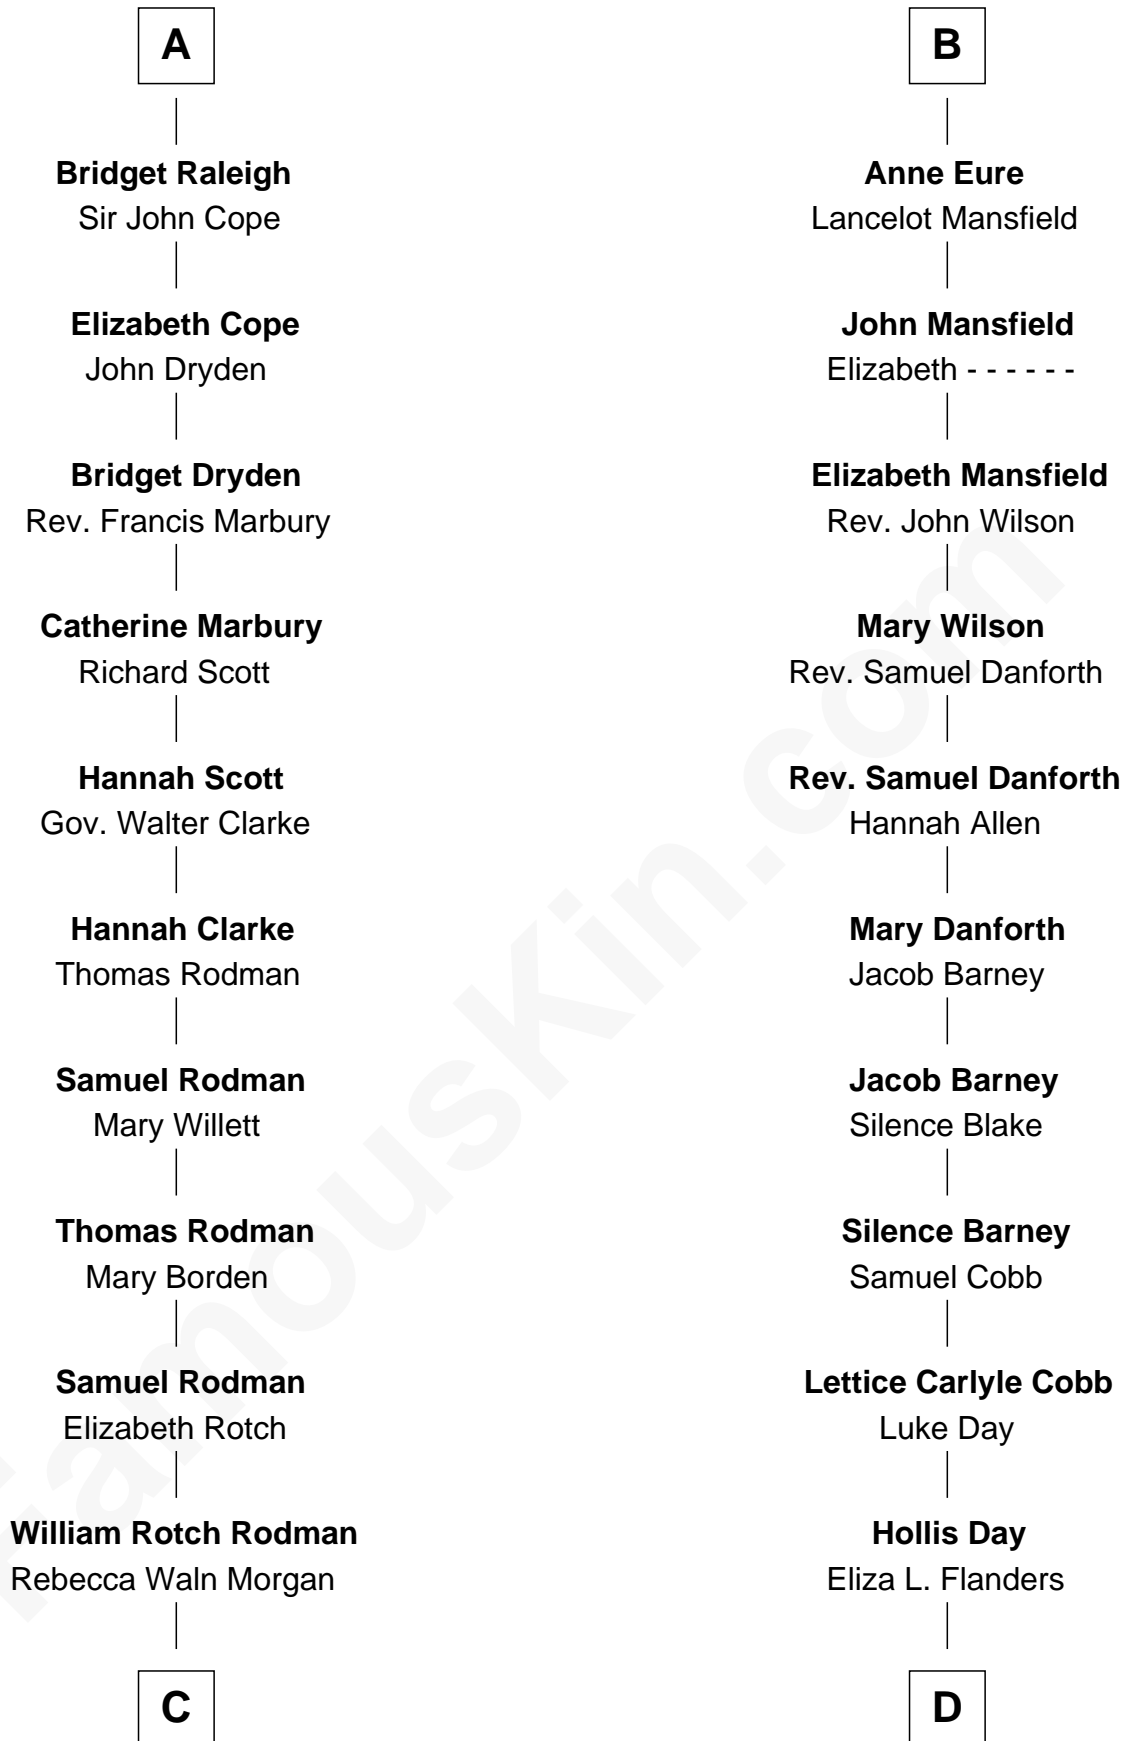

FamousKin.com Relationship Chart of

Tuesday Weld

TV and Movie Actress

19th cousin 2 times removed of

Sandra Day O'Connor

First Female U.S. Supreme Court Justice

Edmund Fitzalan

Alice de Warenne

C

Alfred Rodman
Anna Lothrop Motley

Eloise Rodman
Stephen Minot Weld

Edward Motley Weld
Sarah Lothrop King

Lothrop Motley Weld
Yosene Balfour Ker

Tuesday Weld
TV and Movie Actress

D

Henry Clay Day
Alice Edith Hilton