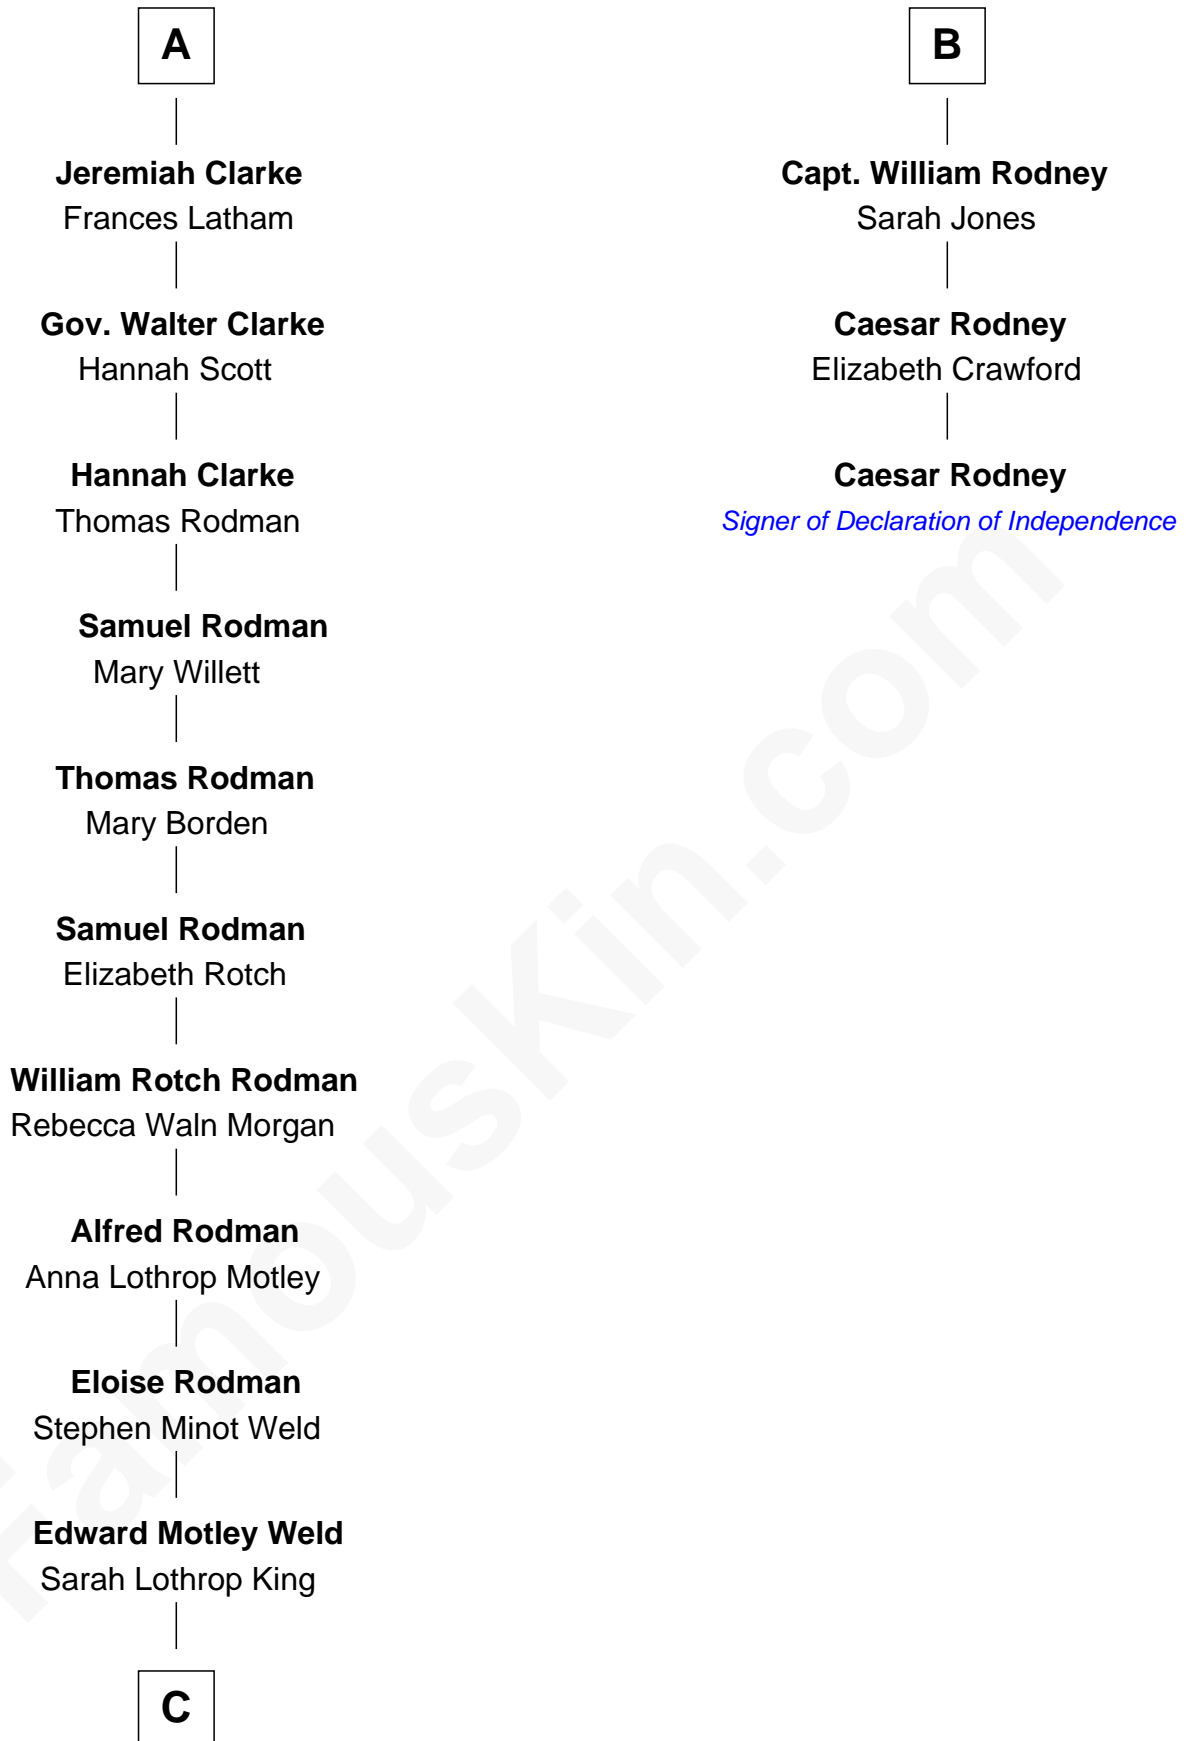

# FamousKin.com Relationship Chart of

**Tuesday Weld**

*TV and Movie Actress*

9th cousin 9 times removed of

**Caesar Rodney**

*Signer of the Declaration of Independence*

**C**

—  
**Lothrop Motley Weld**

Yosene Balfour Ker

—  
**Tuesday Weld**

*TV and Movie Actress*

FamousKin.com