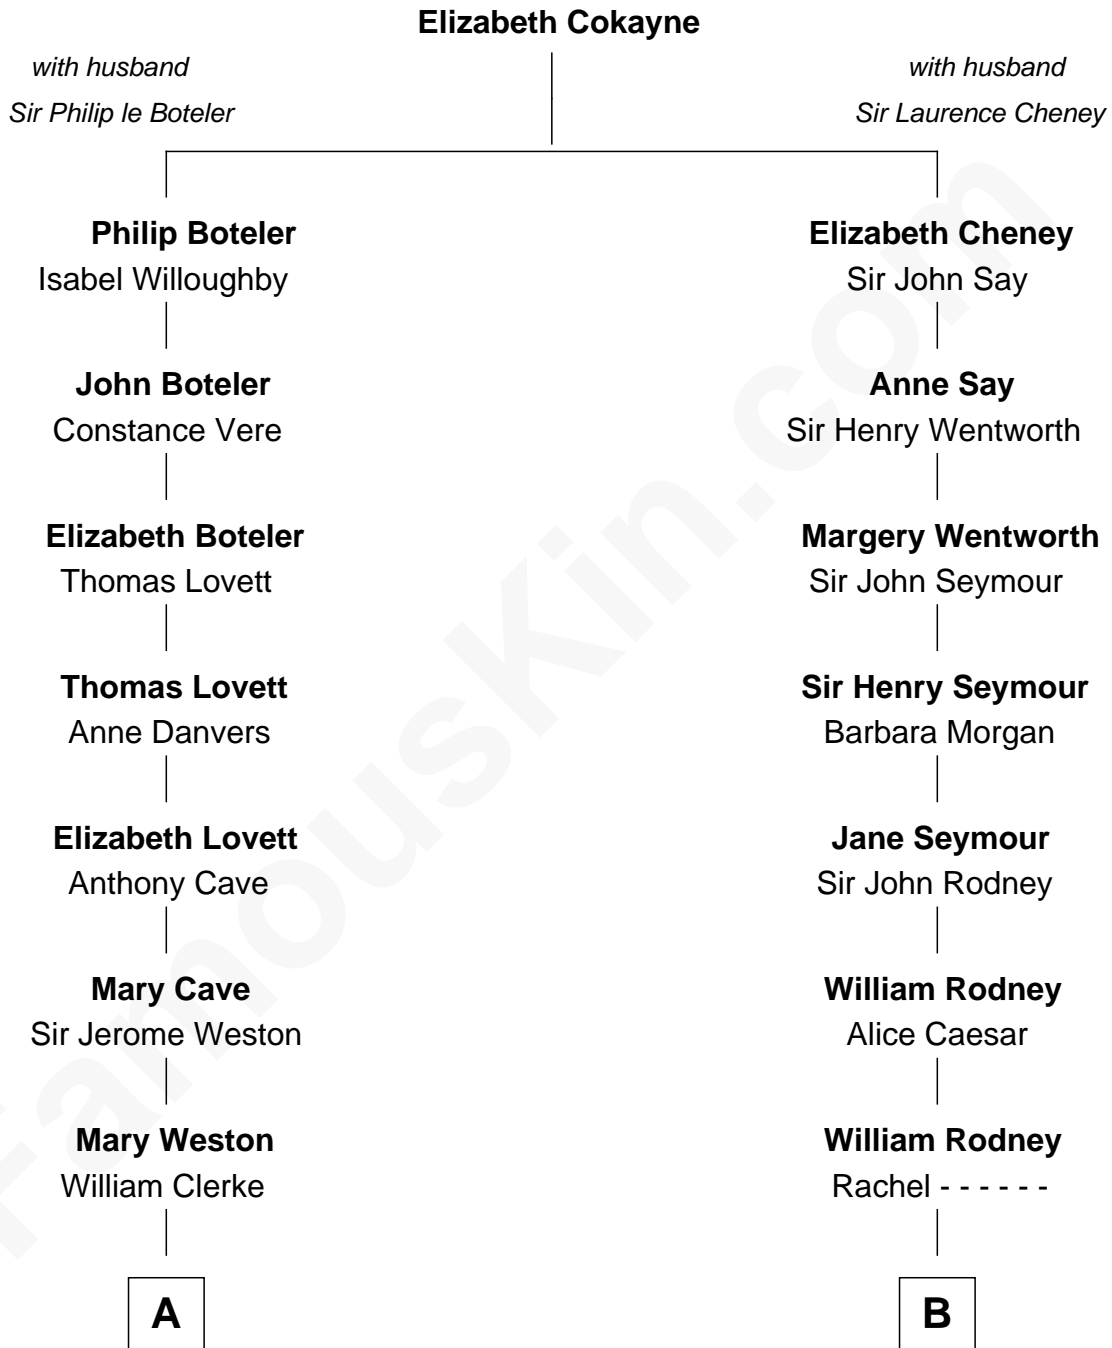

# FamousKin.com Relationship Chart of

**Tuesday Weld**

*TV and Movie Actress*

9th cousin 9 times removed of

**Caesar Rodney**

*Signer of the Declaration of Independence*

**C**

—  
**Lothrop Motley Weld**

Yosene Balfour Ker

—  
**Tuesday Weld**

*TV and Movie Actress*

FamousKin.com