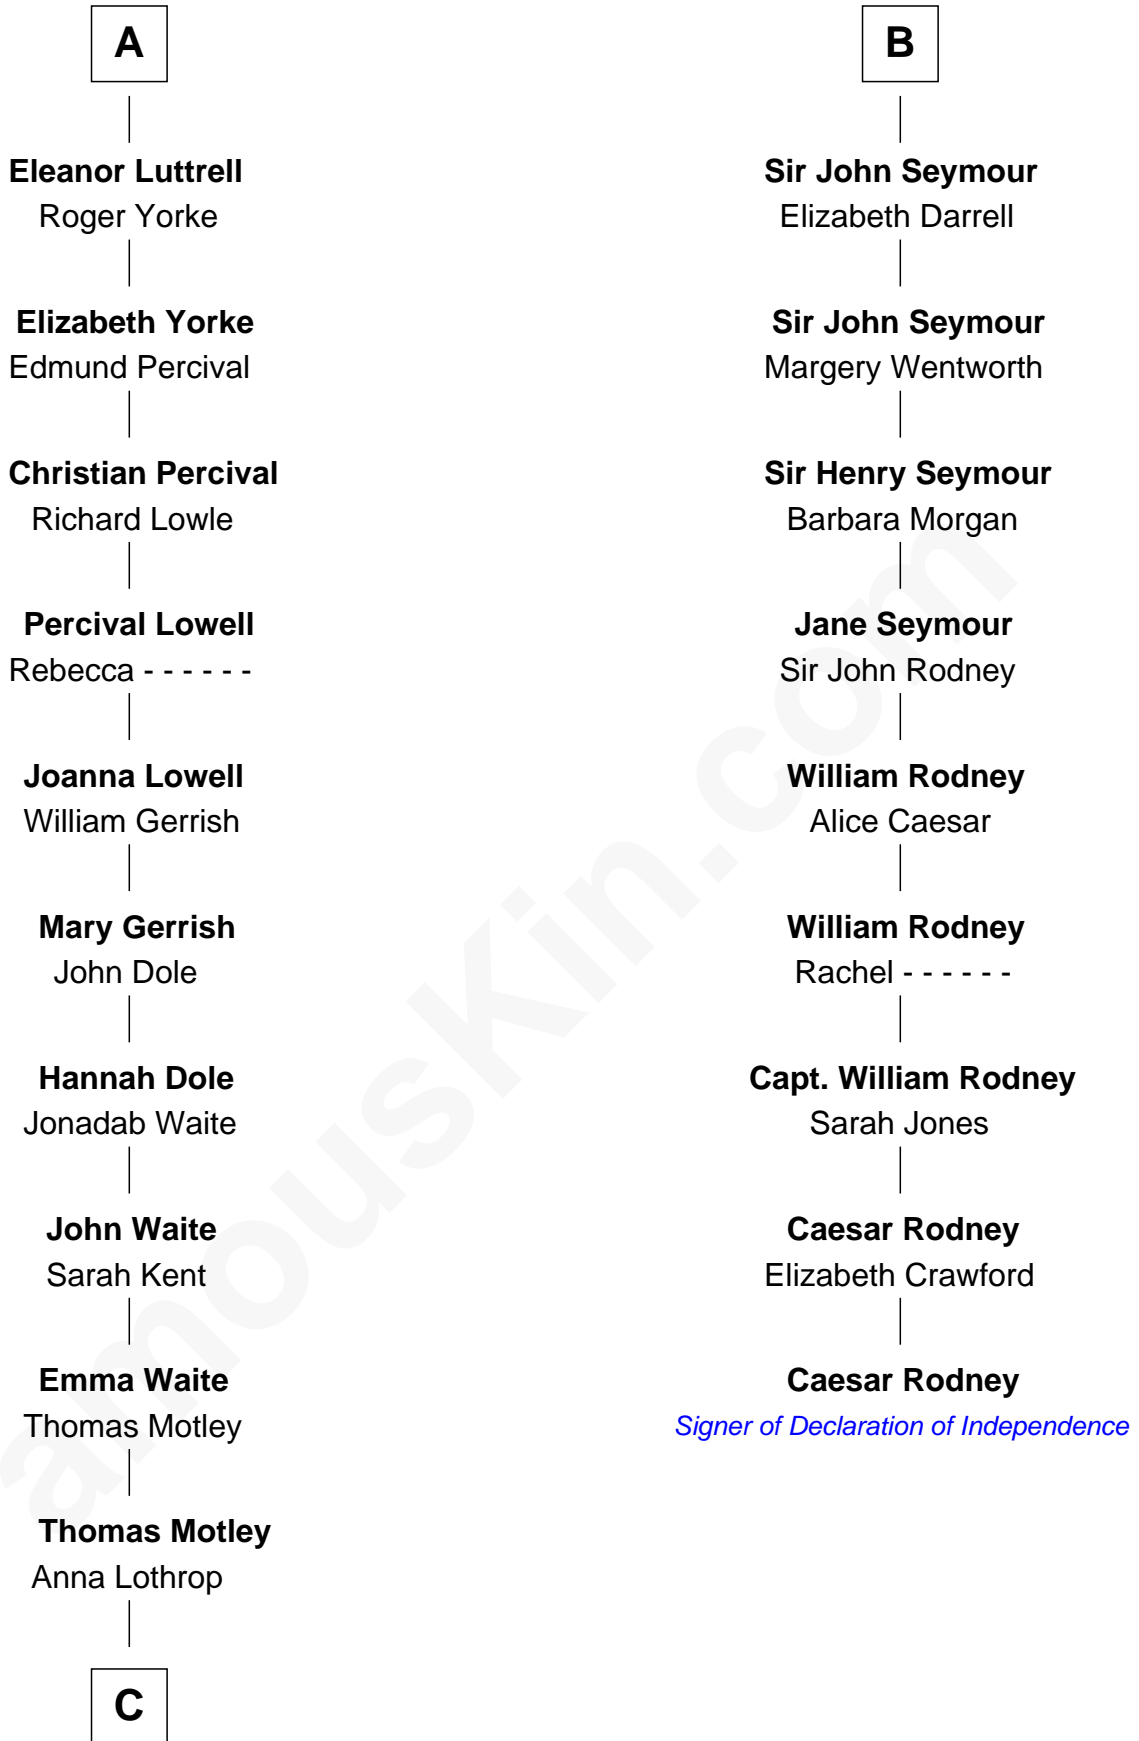

# FamousKin.com Relationship Chart of

**Tuesday Weld**

*TV and Movie Actress*

15th cousin 6 times removed of

**Caesar Rodney**

*Signer of the Declaration of Independence*

**Sir Hugh de Courtenay**

Eleanor le Despencer

John St. John

**Margaret St. John**

John de Beauchamp

**Cecily de Beauchamp**

Sir Roger de Seymour

**Sir William de Seymour**

Margaret de Brockbury

**Sir Roger Seymour**

Maud Sturmy

**Sir John Seymour**

Isabel Williams

**Sir John Seymour**

Elizabeth Coker

**B**

**C**

—  
**Anna Lothrop Motley**

Alfred Rodman

—  
**Eloise Rodman**

Stephen Minot Weld

—  
**Edward Motley Weld**

Sarah Lothrop King

—  
**Lothrop Motley Weld**

Yosene Balfour Ker

—  
**Tuesday Weld**