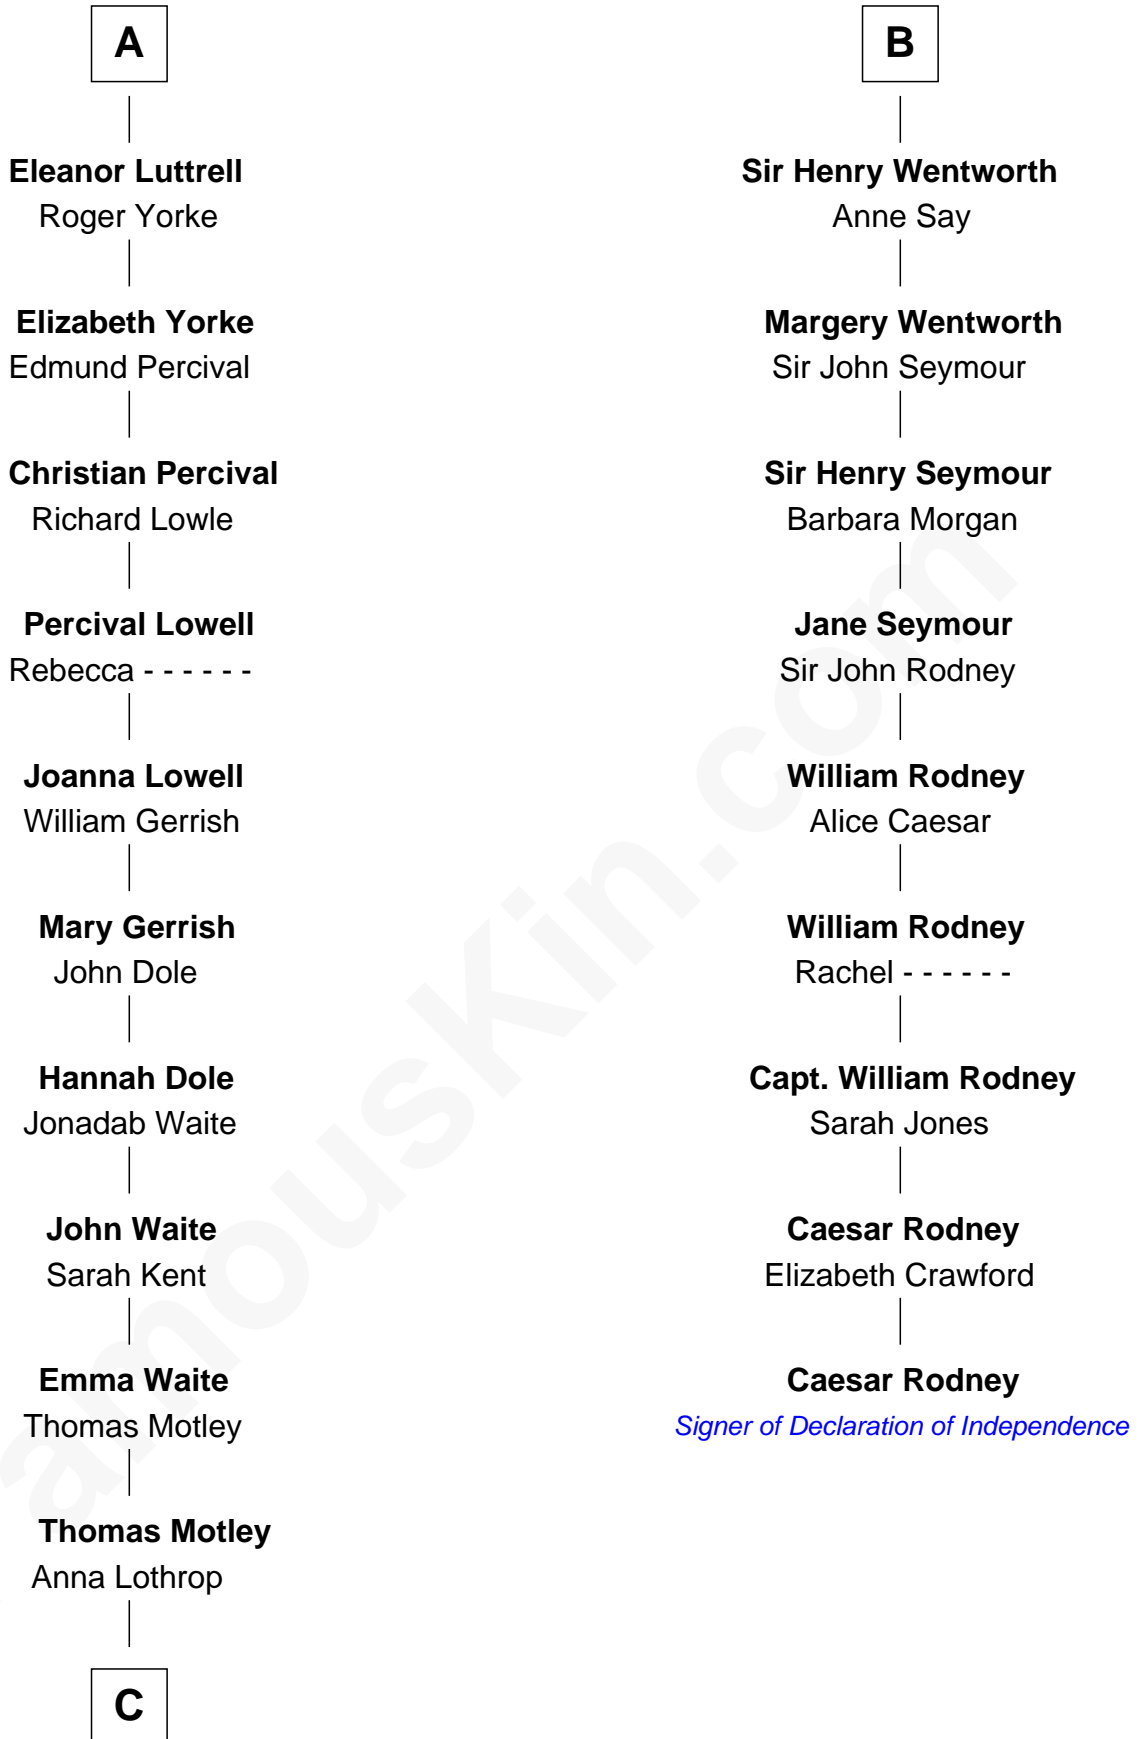

FamousKin.com Relationship Chart of

Tuesday Weld

TV and Movie Actress

15th cousin 6 times removed of

Caesar Rodney

Signer of the Declaration of Independence

C

—
Anna Lothrop Motley

Alfred Rodman

—
Eloise Rodman

Stephen Minot Weld

—
Edward Motley Weld

Sarah Lothrop King

—
Lothrop Motley Weld

Yosene Balfour Ker

—
Tuesday Weld