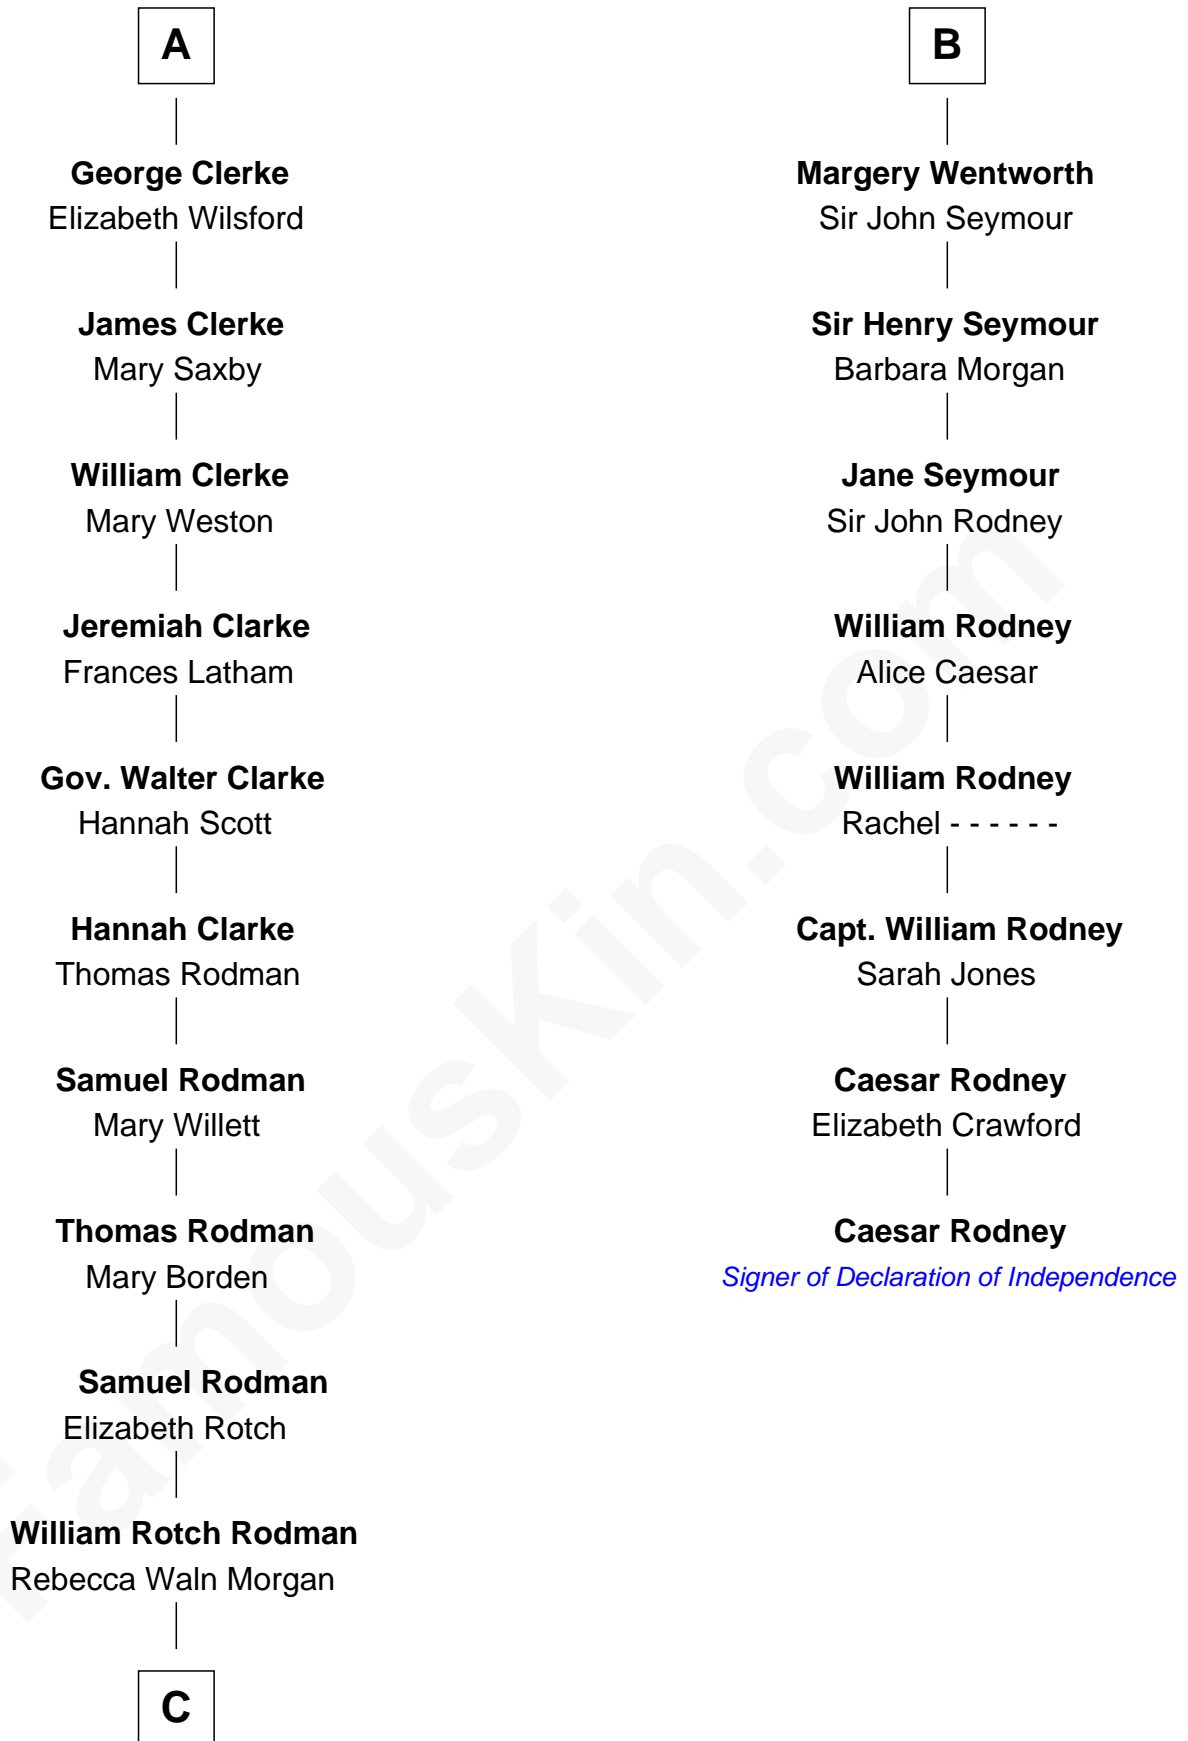

# FamousKin.com Relationship Chart of

**Tuesday Weld**

*TV and Movie Actress*

14th cousin 7 times removed of

**Caesar Rodney**

*Signer of the Declaration of Independence*

**C**

—  
**Alfred Rodman**  
Anna Lothrop Motley

—  
**Eloise Rodman**  
Stephen Minot Weld

—  
**Edward Motley Weld**  
Sarah Lothrop King

—  
**Lothrop Motley Weld**  
Yosene Balfour Ker

—  
**Tuesday Weld**  
*TV and Movie Actress*

FamousKin.com