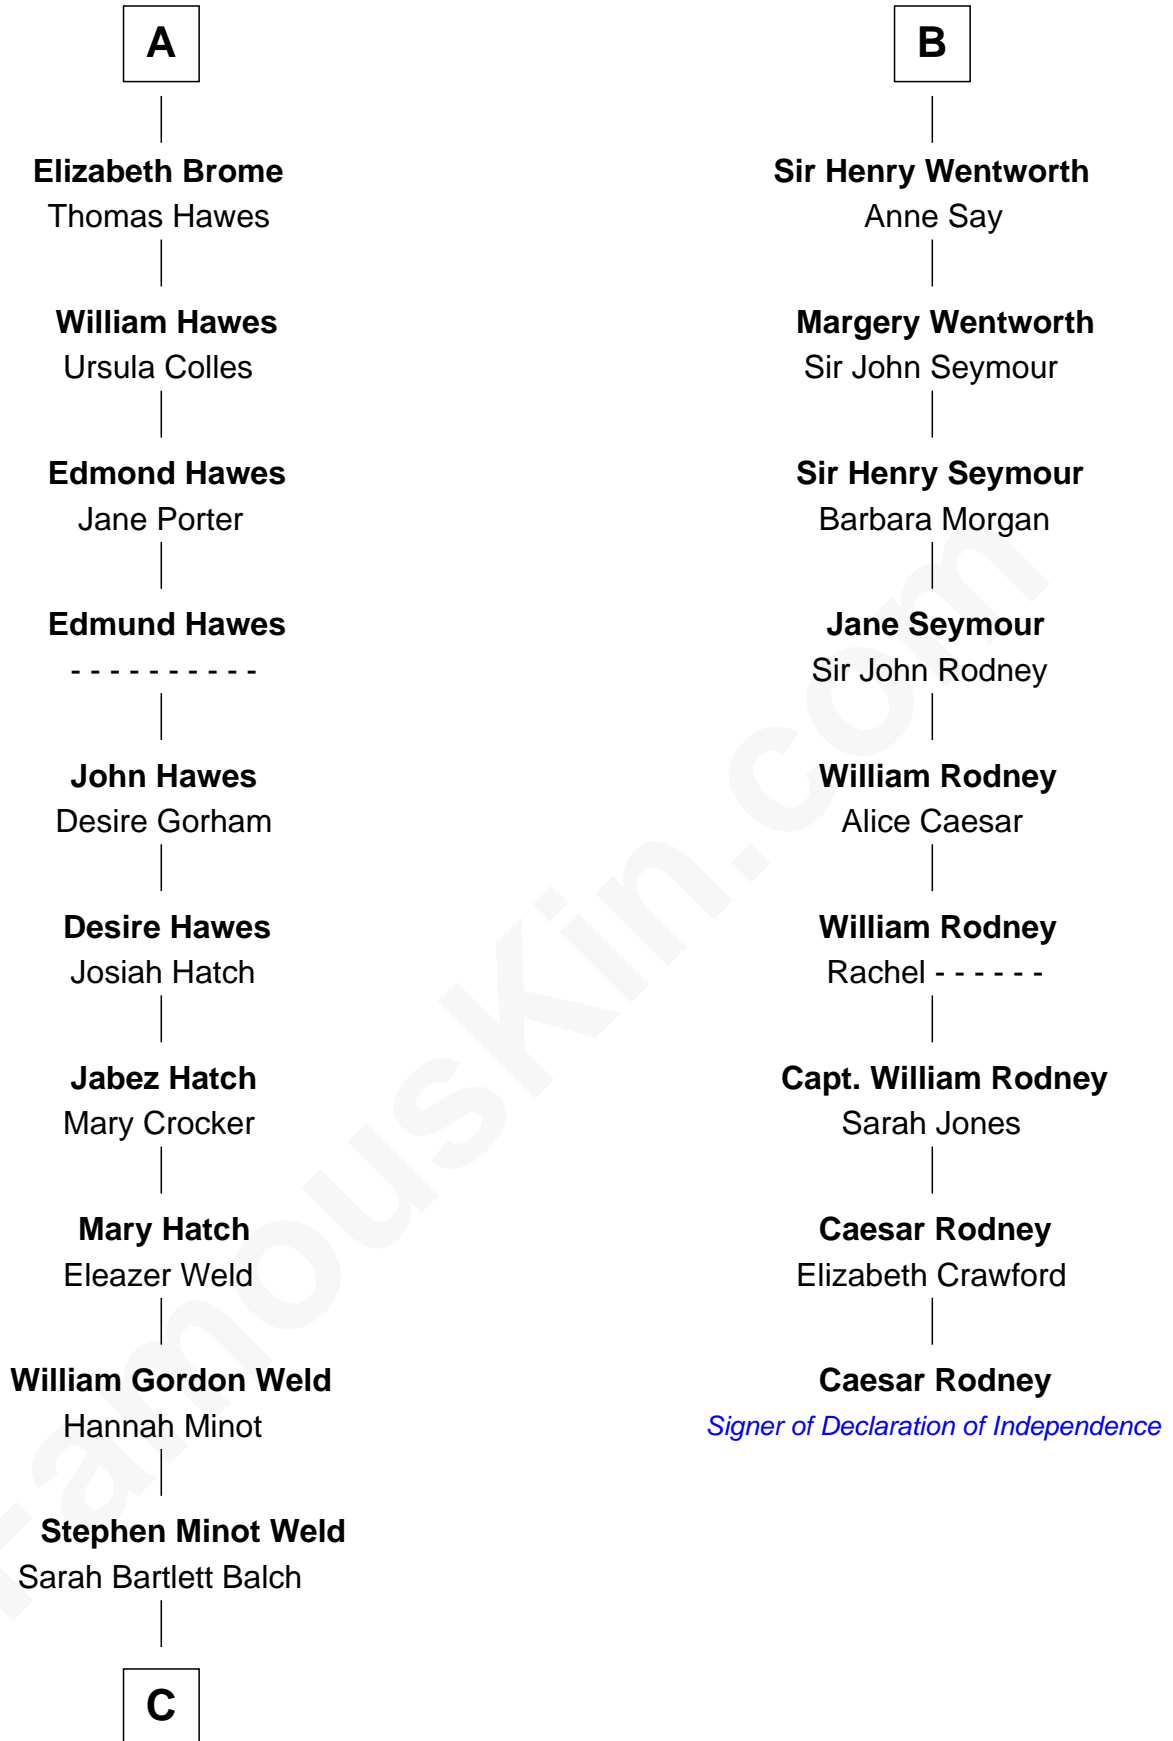

FamousKin.com Relationship Chart of

Tuesday Weld

TV and Movie Actress

15th cousin 5 times removed of

Caesar Rodney

Signer of the Declaration of Independence

Sir Robert de Ros

Isabel de Aubeney

C

Stephen Minot Weld

Eloise Rodman

Edward Motley Weld

Sarah Lothrop King

Lothrop Motley Weld

Yosene Balfour Ker

Tuesday Weld